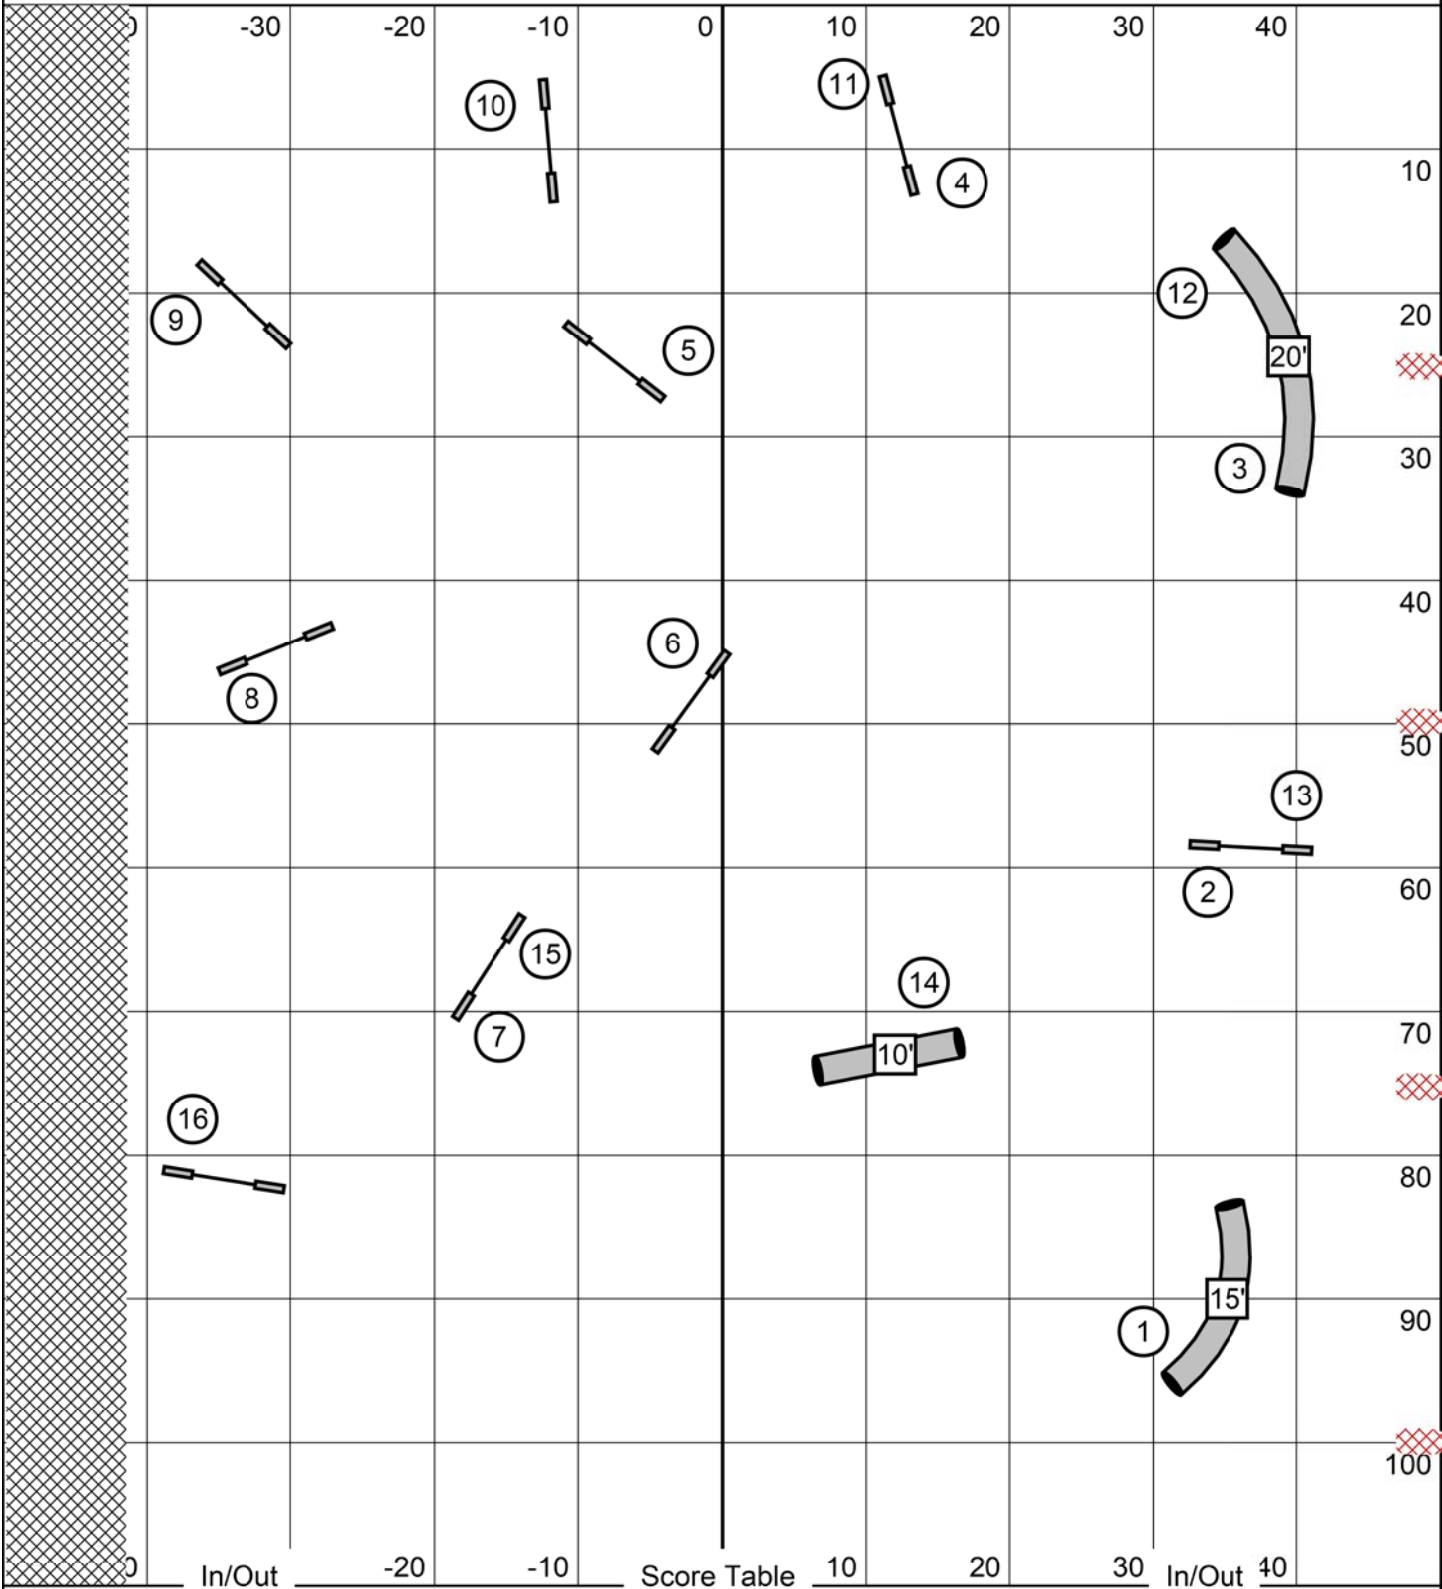

VIP Dog Sports UKI
Judge: Karen Albert
April 19, 2026

Beginner/Novice Speedstakes 1

Map is an approximation

VIP Dog Sports UKI
Judge: Karen Albert
April 19, 2026

Senior/Champ Speedstakes 1

Map is an approximation

VIP Dog Sports UKI
 Judge: Karen Albert
 April 19, 2026

Beginner/Novice Speedstakes 2

Map is an approximation

VIP Dog Sports UKI
 Judge: Karen Albert
 April 19, 2026

Senior/Champ Speedstakes 2

Map is an approximation

Map is an approximation