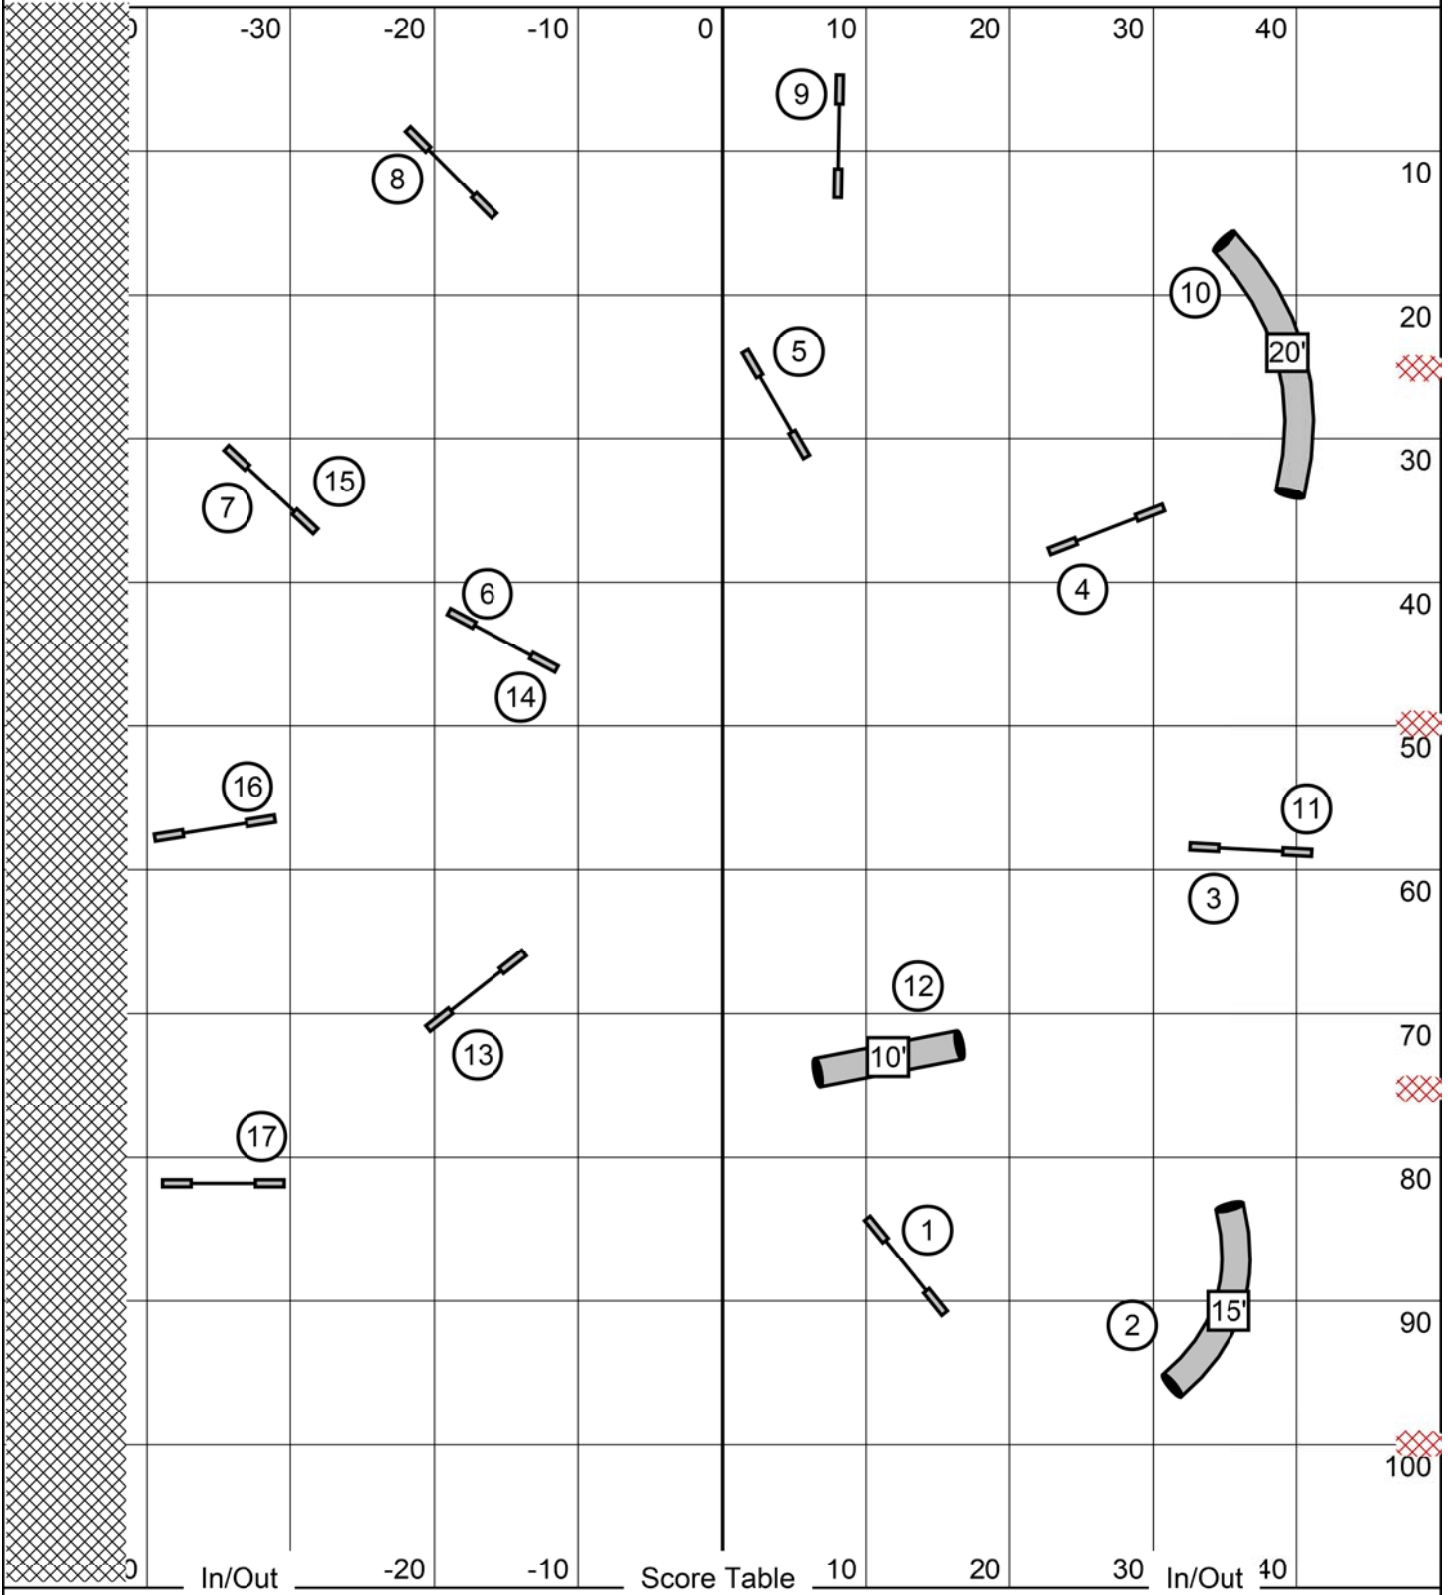

VIP Dog Sports UKI
Judge: Karen Albert
April 19, 2026

Beginner/Novice Speedstakes 1

Map is an approximation

VIP Dog Sports UKI
Judge: Karen Albert
April 19, 2026

Senior/Champ Speedstakes 1

Map is an approximation

VIP Dog Sports UKI
 Judge: Karen Albert
 April 19, 2026

Beginner/Novice Speedstakes 2

Map is an approximation

VIP Dog Sports UKI
 Judge: Karen Albert
 April 19, 2026

Senior/Champ Speedstakes 2

Map is an approximation

Map is an approximation