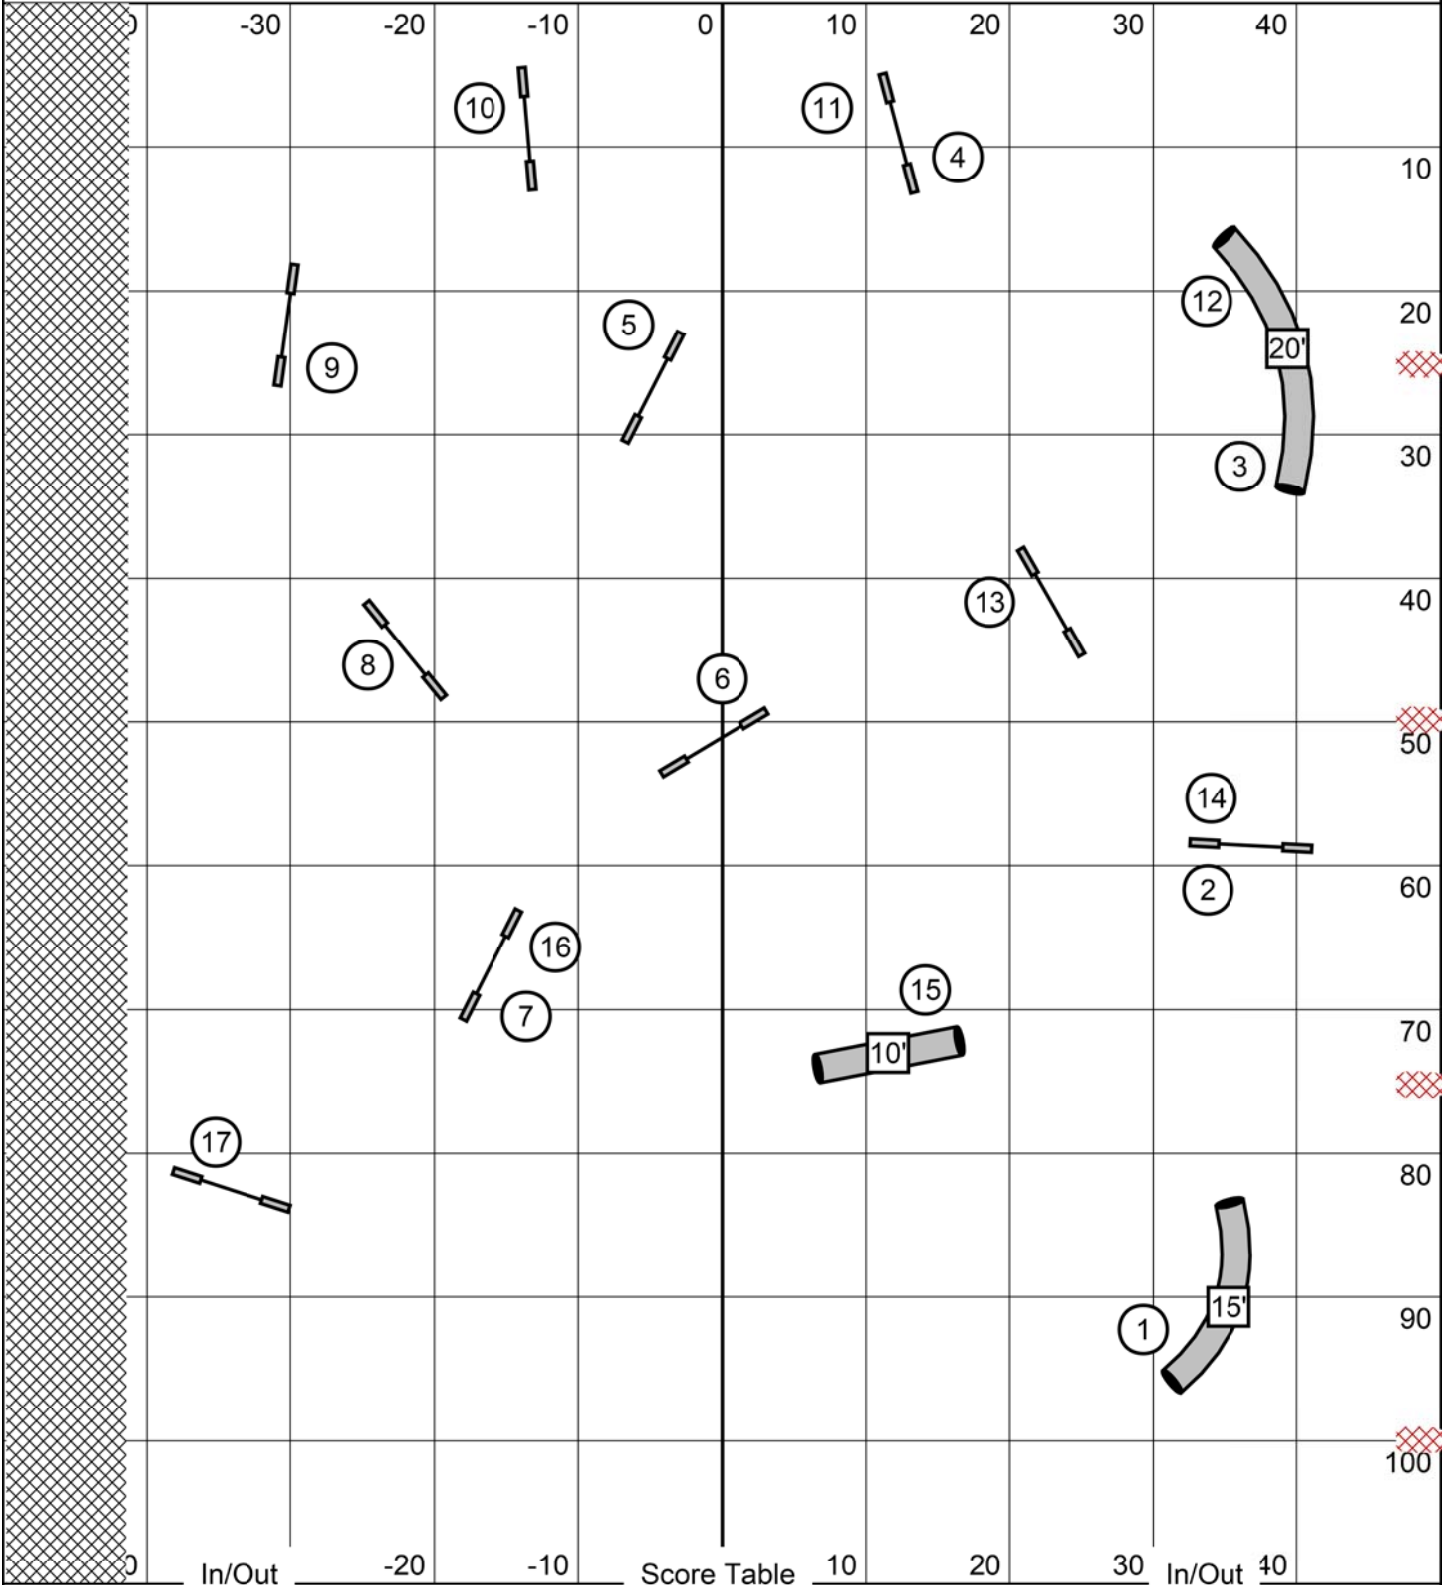

VIP Dog Sports UKI
Judge: Karen Albert
April 19, 2026

Beginner/Novice Speedstakes 1

Map is an approximation

VIP Dog Sports UKI
Judge: Karen Albert
April 19, 2026

Senior/Champ Speedstakes 1

Map is an approximation

VIP Dog Sports UKI
 Judge: Karen Albert
 April 19, 2026

Beginner/Novice Speedstakes 2

Map is an approximation

VIP Dog Sports UKI
 Judge: Karen Albert
 April 19, 2026

Senior/Champ Speedstakes 2

Map is an approximation