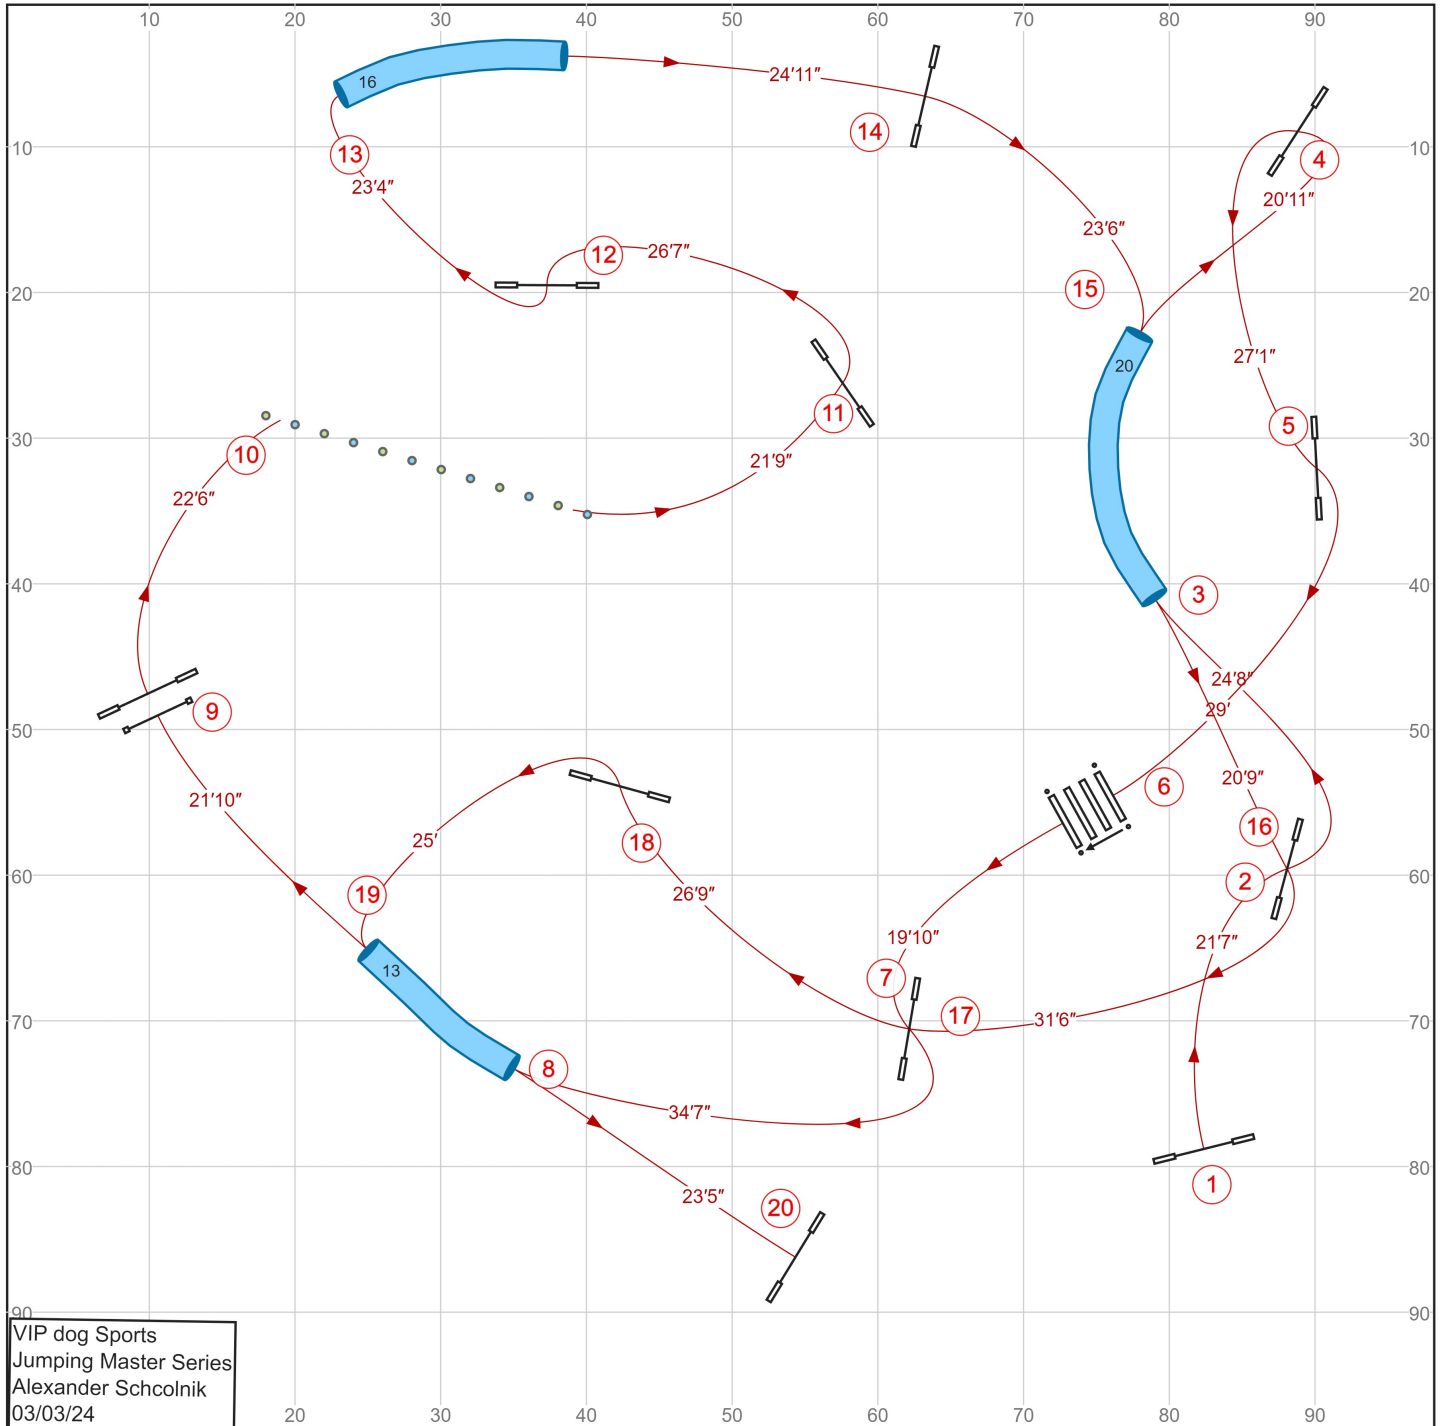

Jumping Master Series

Path length (ft):580.5

www.smarteragility.com