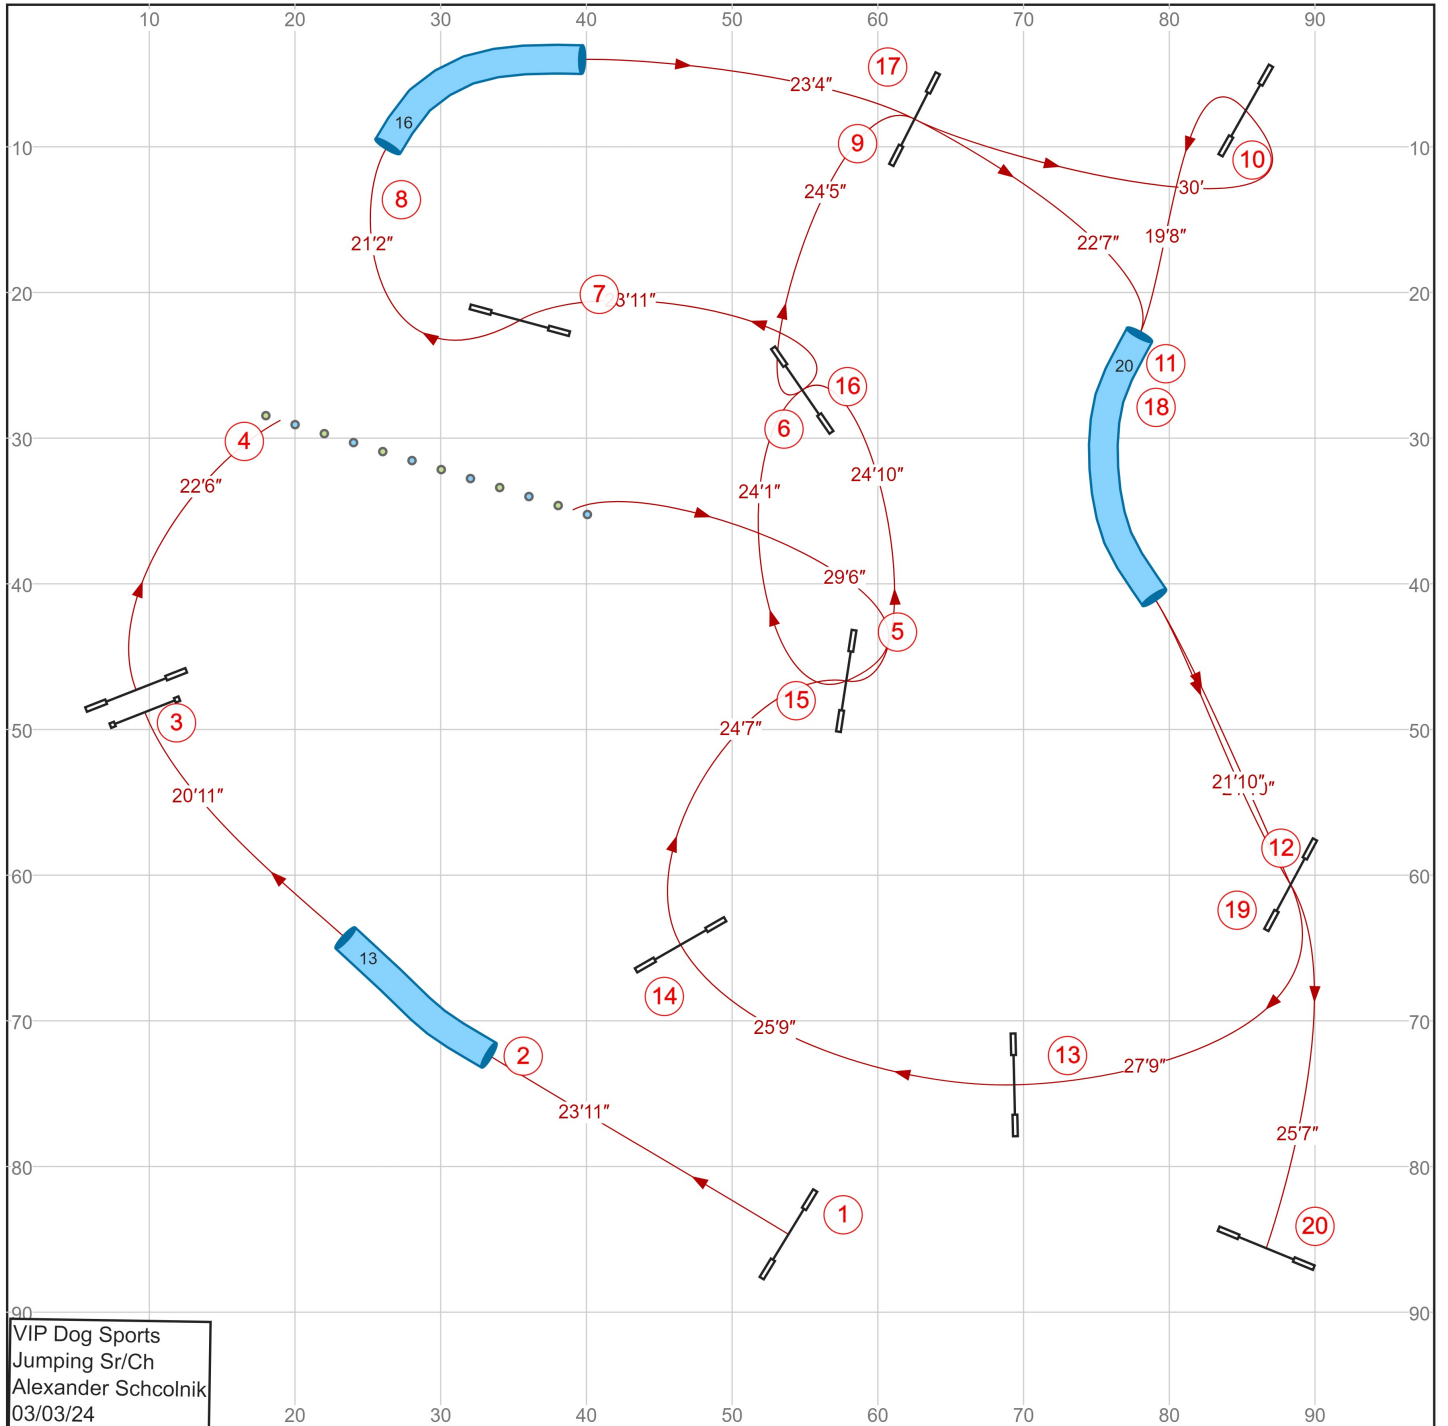

Jumping Sr/Ch

Path length (ft):552.3