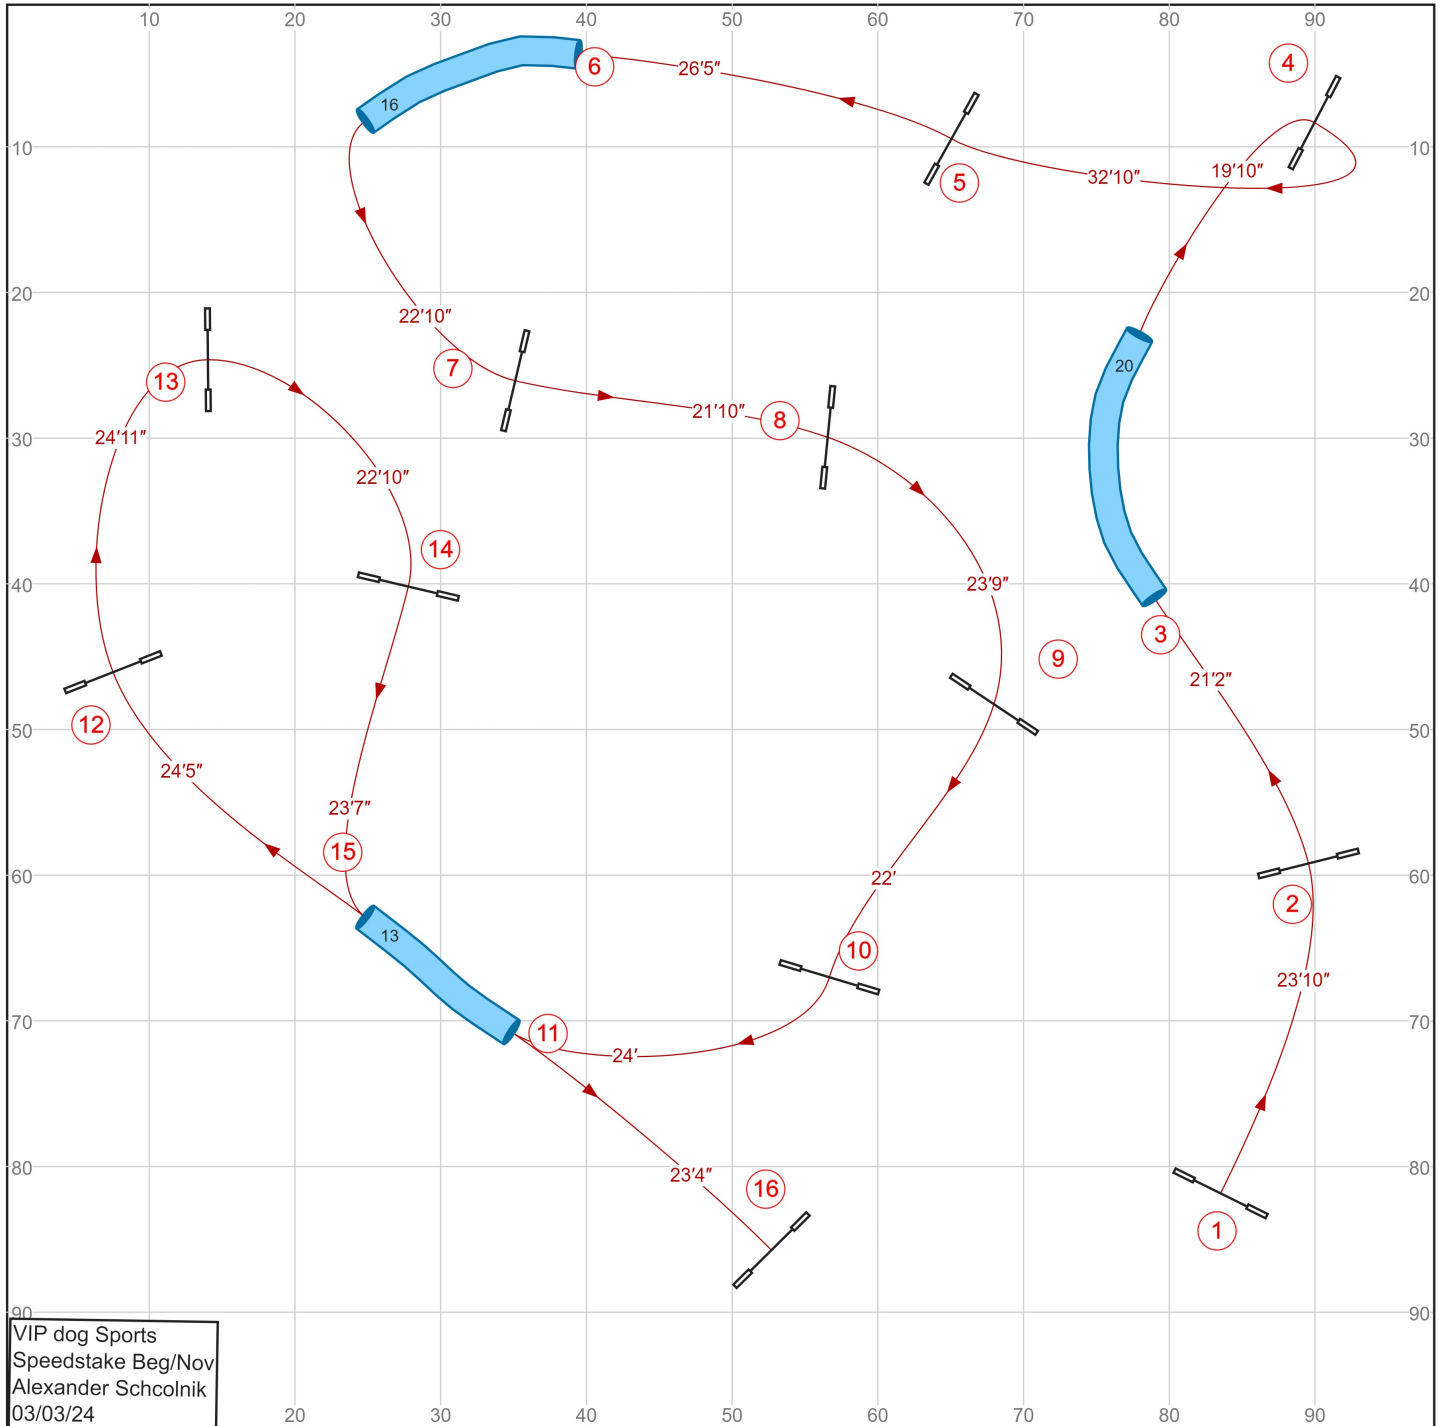

# Speedstake Beg / Nov

Path length (ft):420.2

[www.smarteragility.com](http://www.smarteragility.com)