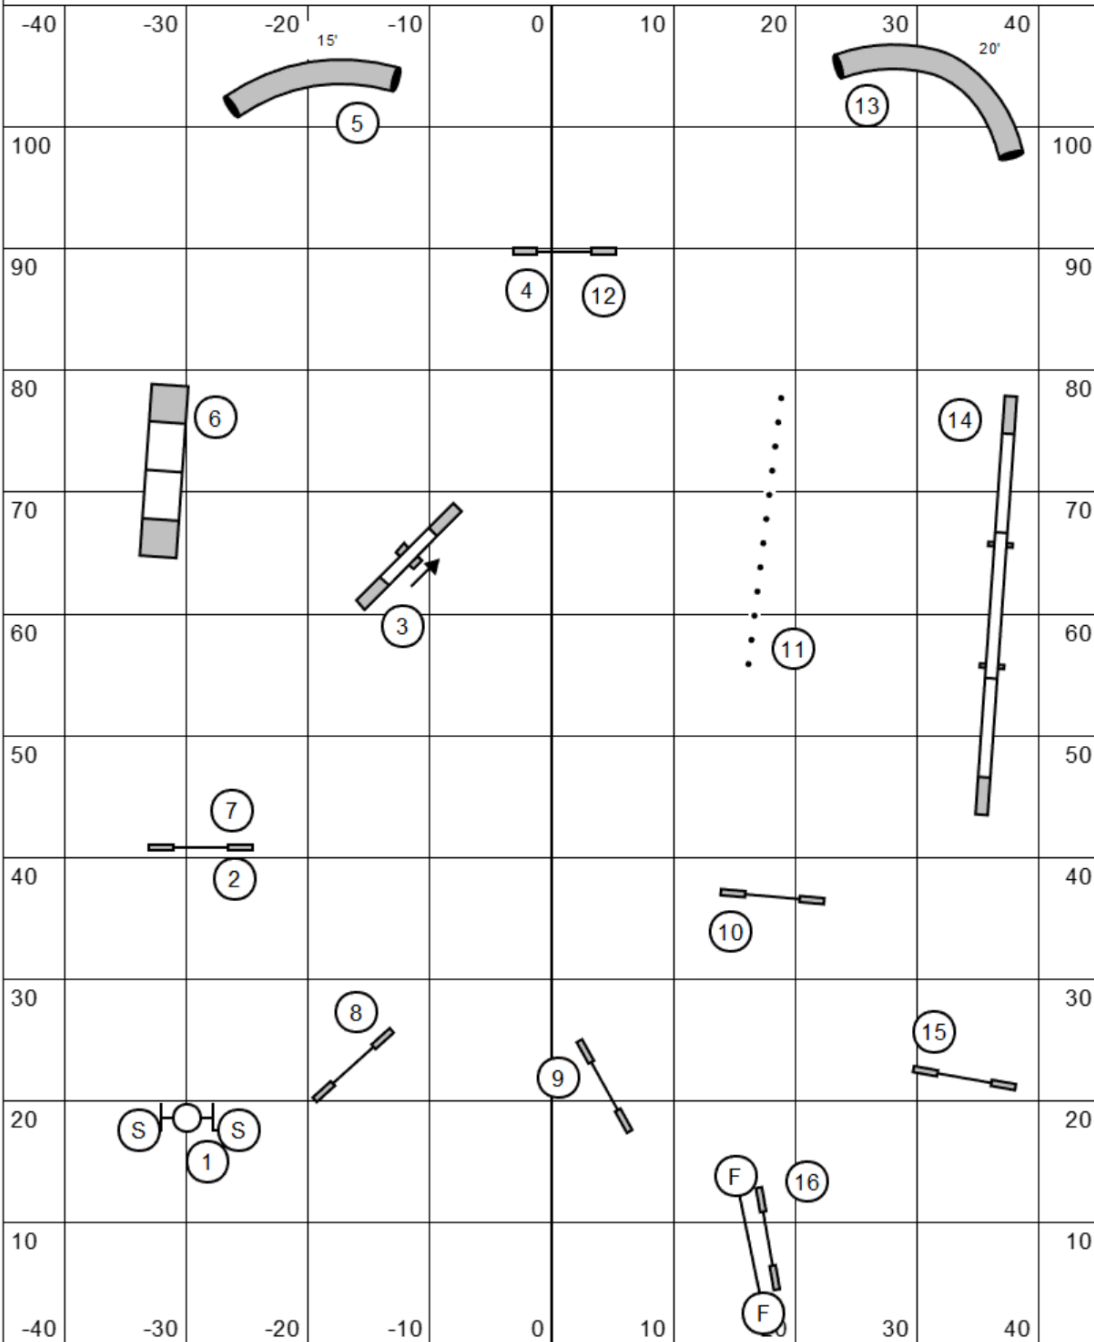

Entrance/Exit

T/S

Entrance/Exit

Map is an approximation

**Master Series
Jumpers**

VIP Dog Sports
UKI Agility
Central, SC
Sunday, April 20, 2025

Judge:
Kim Neff

Entrance/Exit

T/S

Entrance/Exit

Map is an approximation

**Agility
Beginner/Novice**

VIP Dog Sports
UKI Agility
Central, SC
Sunday, April 20, 2025

Judge:
Kim Neff

Entrance/Exit

T/S