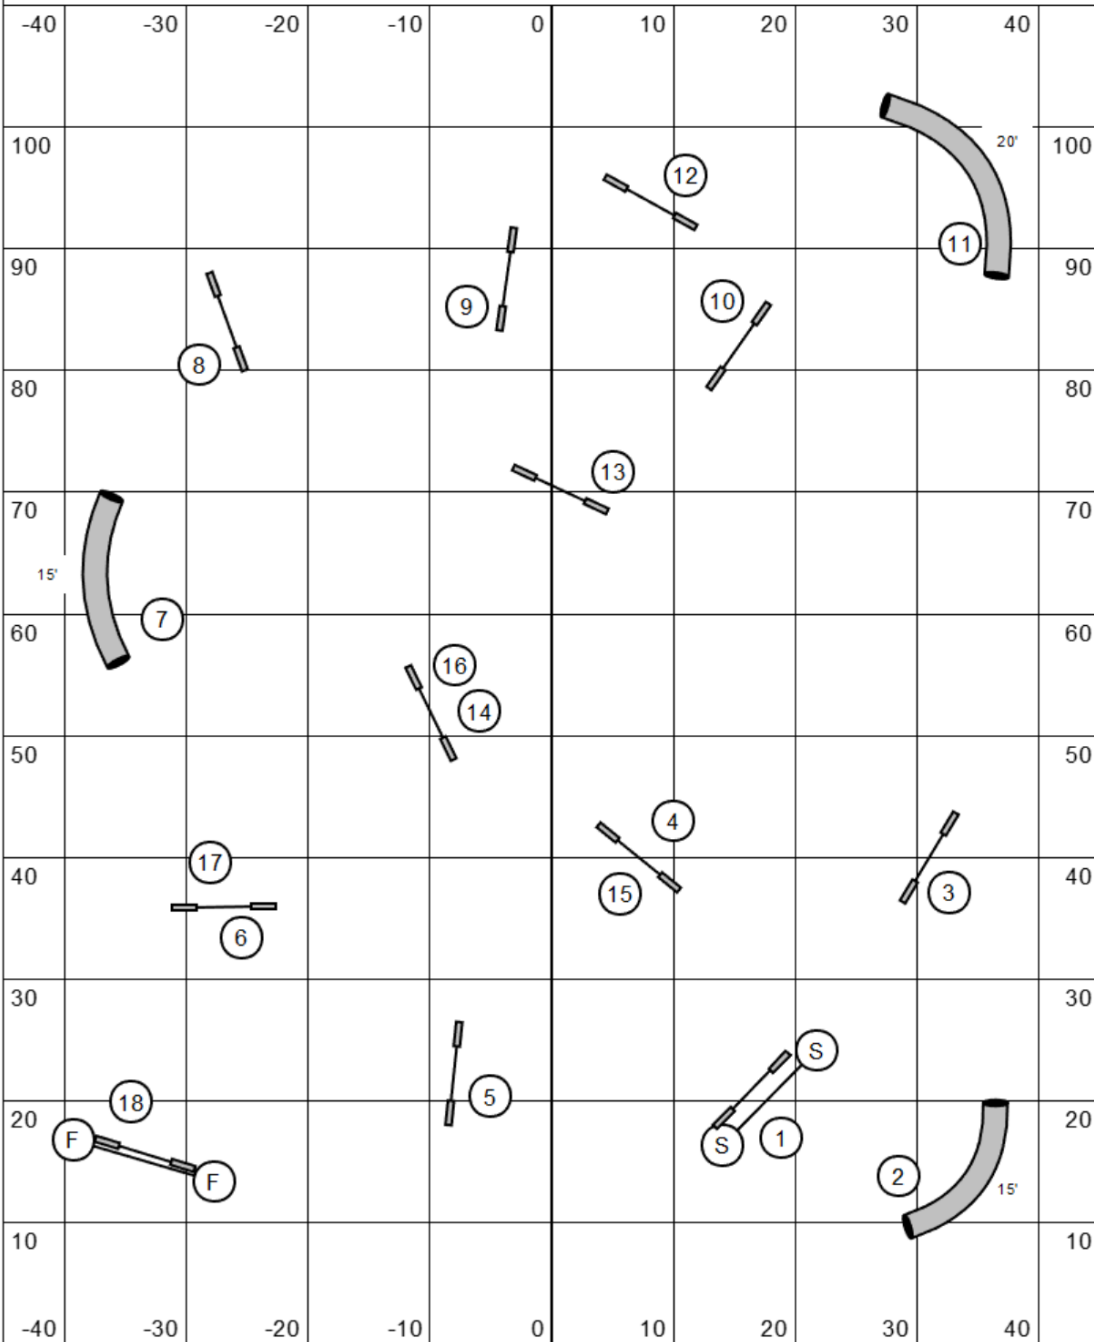

Judge:
Kim Neff

Entrance/Exit

T/S

Entrance/Exit

Map is an approximation

**Speedstakes 2
Senior/Champion**

VIP Dog Sports
UKI Agility
Central, SC
Sunday, April 20, 2025

Judge:
Kim Neff

Entrance/Exit

T/S

Entrance/Exit

Map is an approximation

**Master Series
Jumpers**

VIP Dog Sports
UKI Agility
Central, SC
Sunday, April 20, 2025

Judge:
Kim Neff

Entrance/Exit