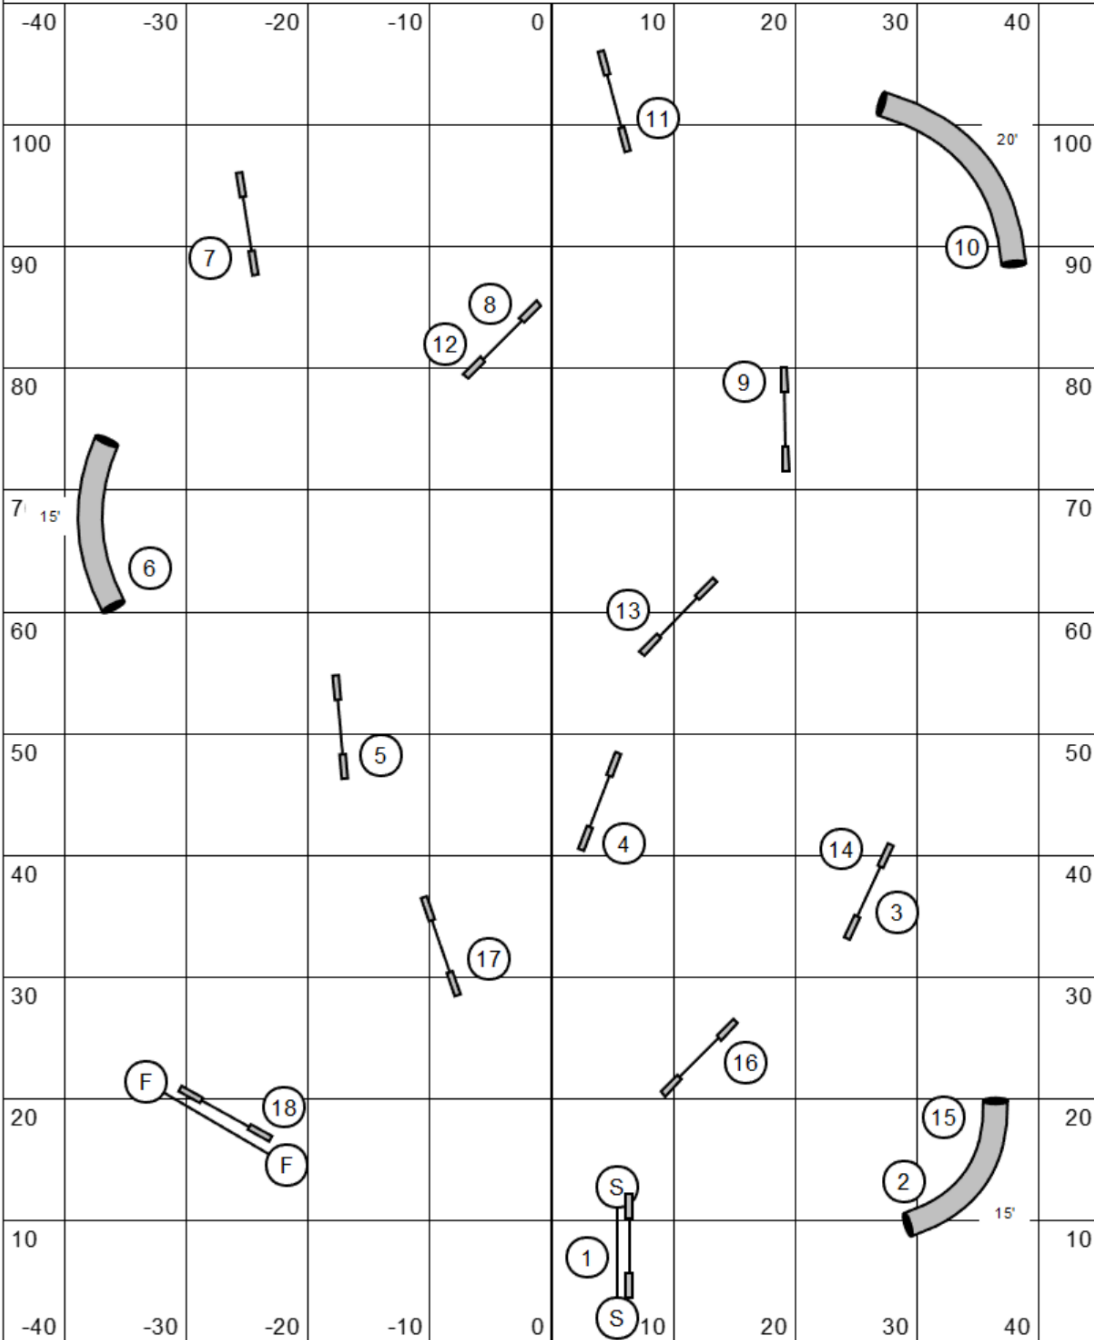

**Speedstakes 1
Senior/Champion**

VIP Dog Sports
UKI Agility
Central, SC
Sunday, April 20, 2025

Judge:
Kim Neff

Entrance/Exit

T/S

Entrance/Exit

Map is an approximation