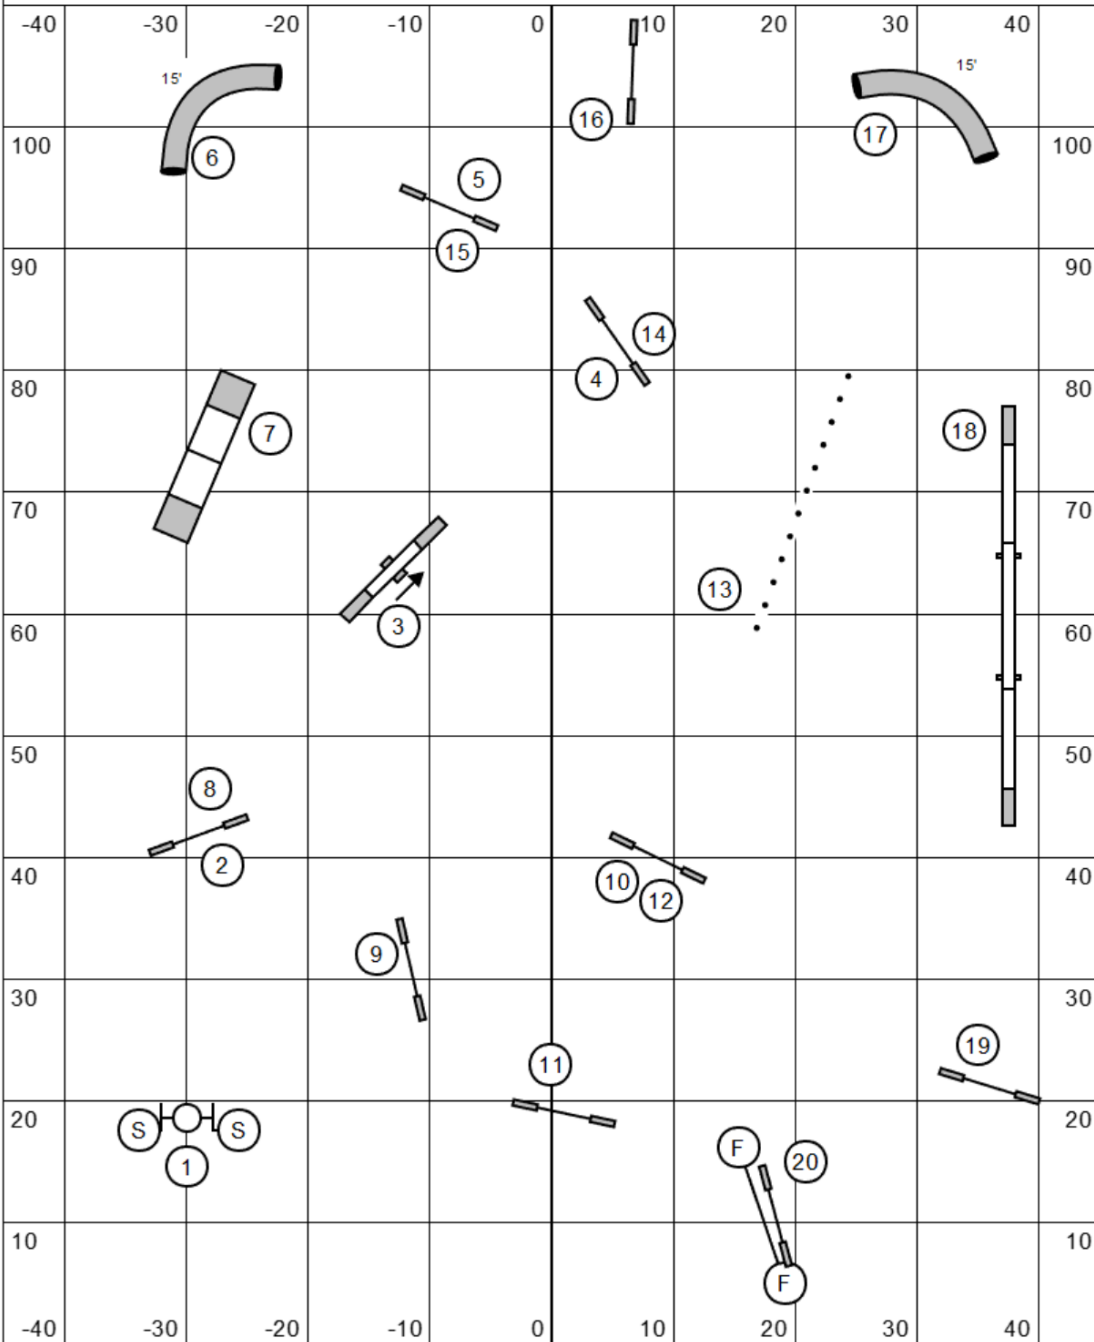

**Master Series
Agility**

VIP Dog Sports
UKI Agility
Central, SC
Sunday, April 20, 2025

Judge:
Kim Neff

Entrance/Exit

T/S

Entrance/Exit

Map is an approximation