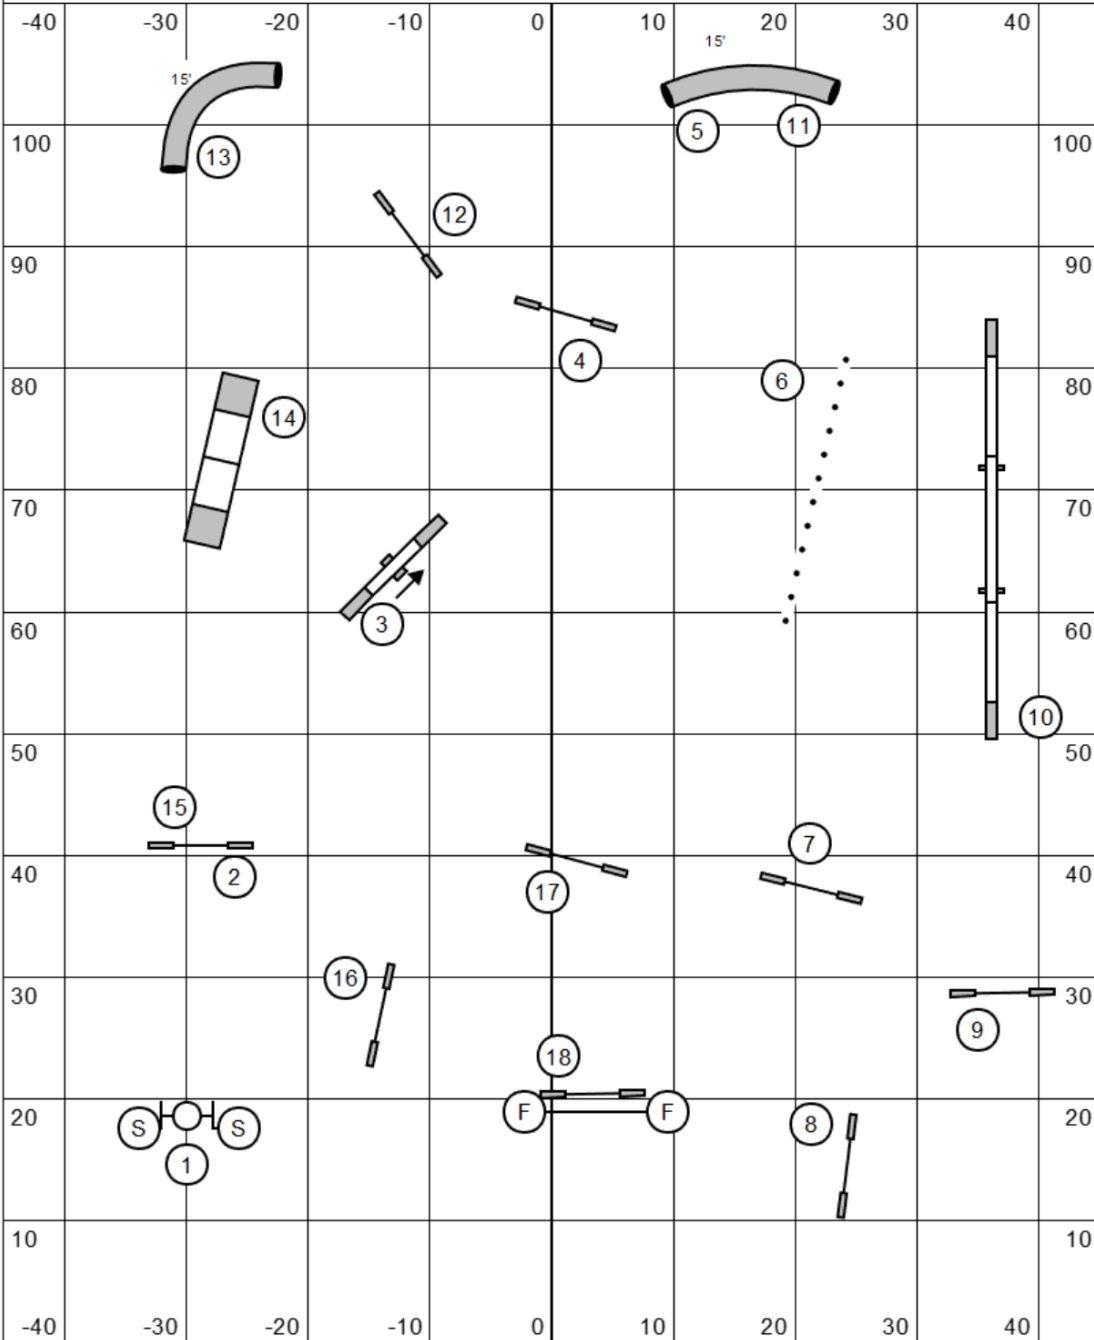

**Agility
Senior/Champion**

VIP Dog Sports
UKI Agility
Central, SC
Sunday, April 20, 2025

Judge:
Kim Neff

Entrance/Exit

T/S

Entrance/Exit

Map is an approximation