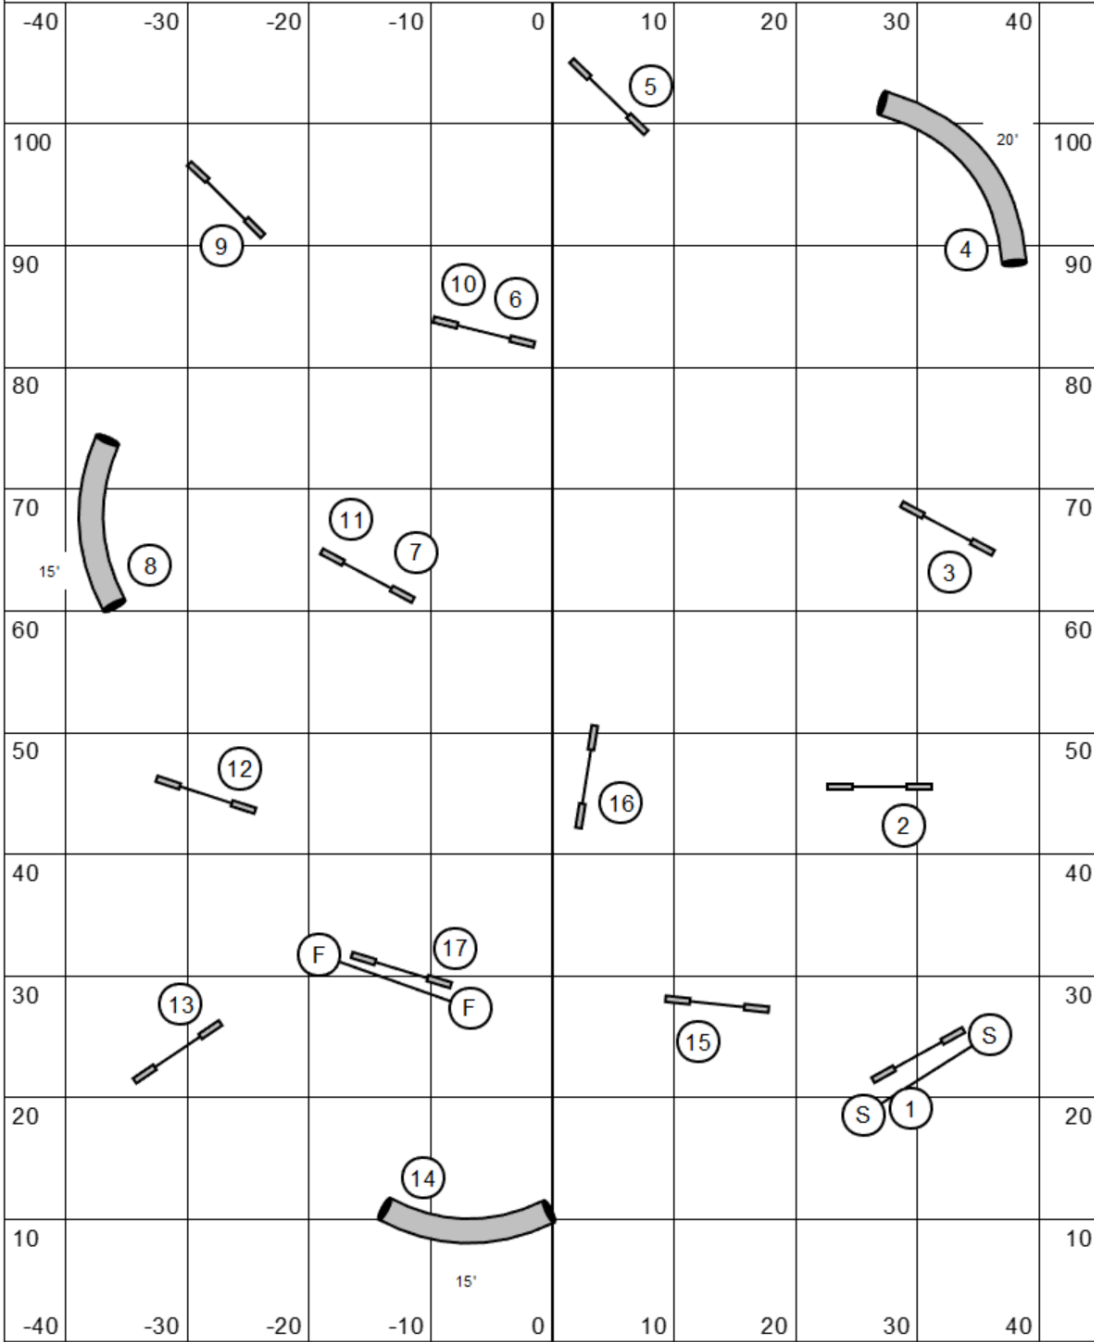

**Speedstakes 1
Beginner/Novice**

VIP Dog Sports
UKI Agility
Central, SC
Sunday, April 20, 2025

Judge:
Kim Neff

Entrance/Exit

T/S

Entrance/Exit

Map is an approximation