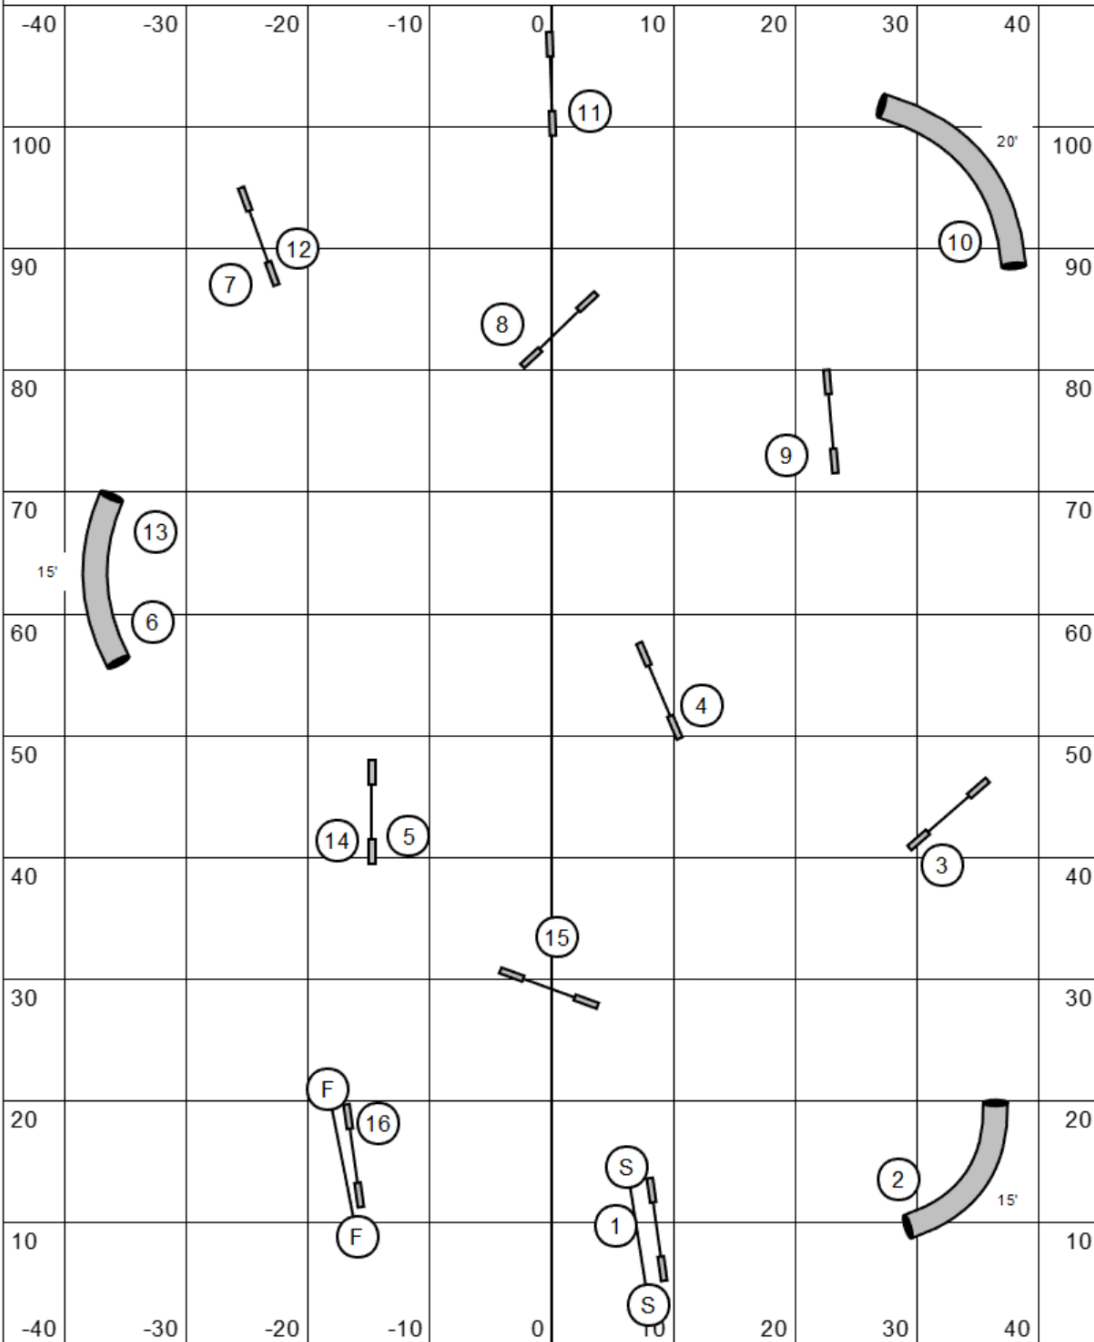

**Speedstakes 2
Beginner/Novice**

VIP Dog Sports
UKI Agility
Central, SC
Sunday, April 20, 2025

Judge:
Kim Neff

Entrance/Exit

T/S

Entrance/Exit

Map is an approximation