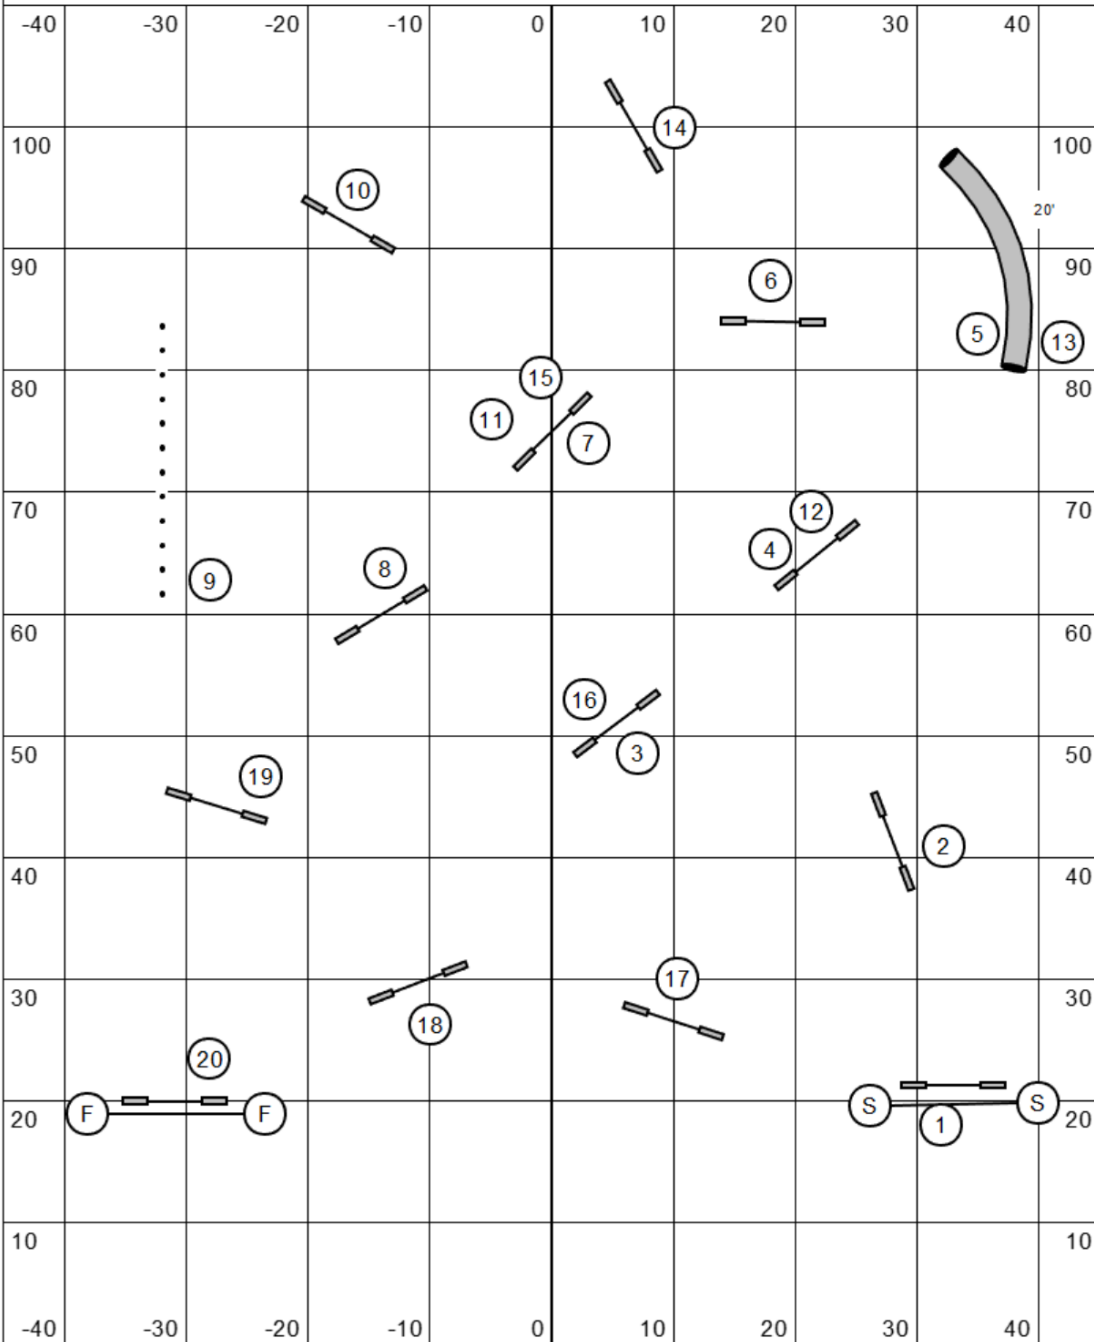

Entrance/Exit

T/S

Entrance/Exit

Map is an approximation

**Master Series
Jumpers**

VIP Dog Sports
UKI Agility
Central, SC
Sunday, April 20, 2025

Judge:
Kim Neff

Entrance/Exit

T/S

Entrance/Exit

Map is an approximation

**Agility
Beginner/Novice**

VIP Dog Sports
UKI Agility
Central, SC
Sunday, April 20, 2025

Judge:
Kim Neff

Entrance/Exit

T/S