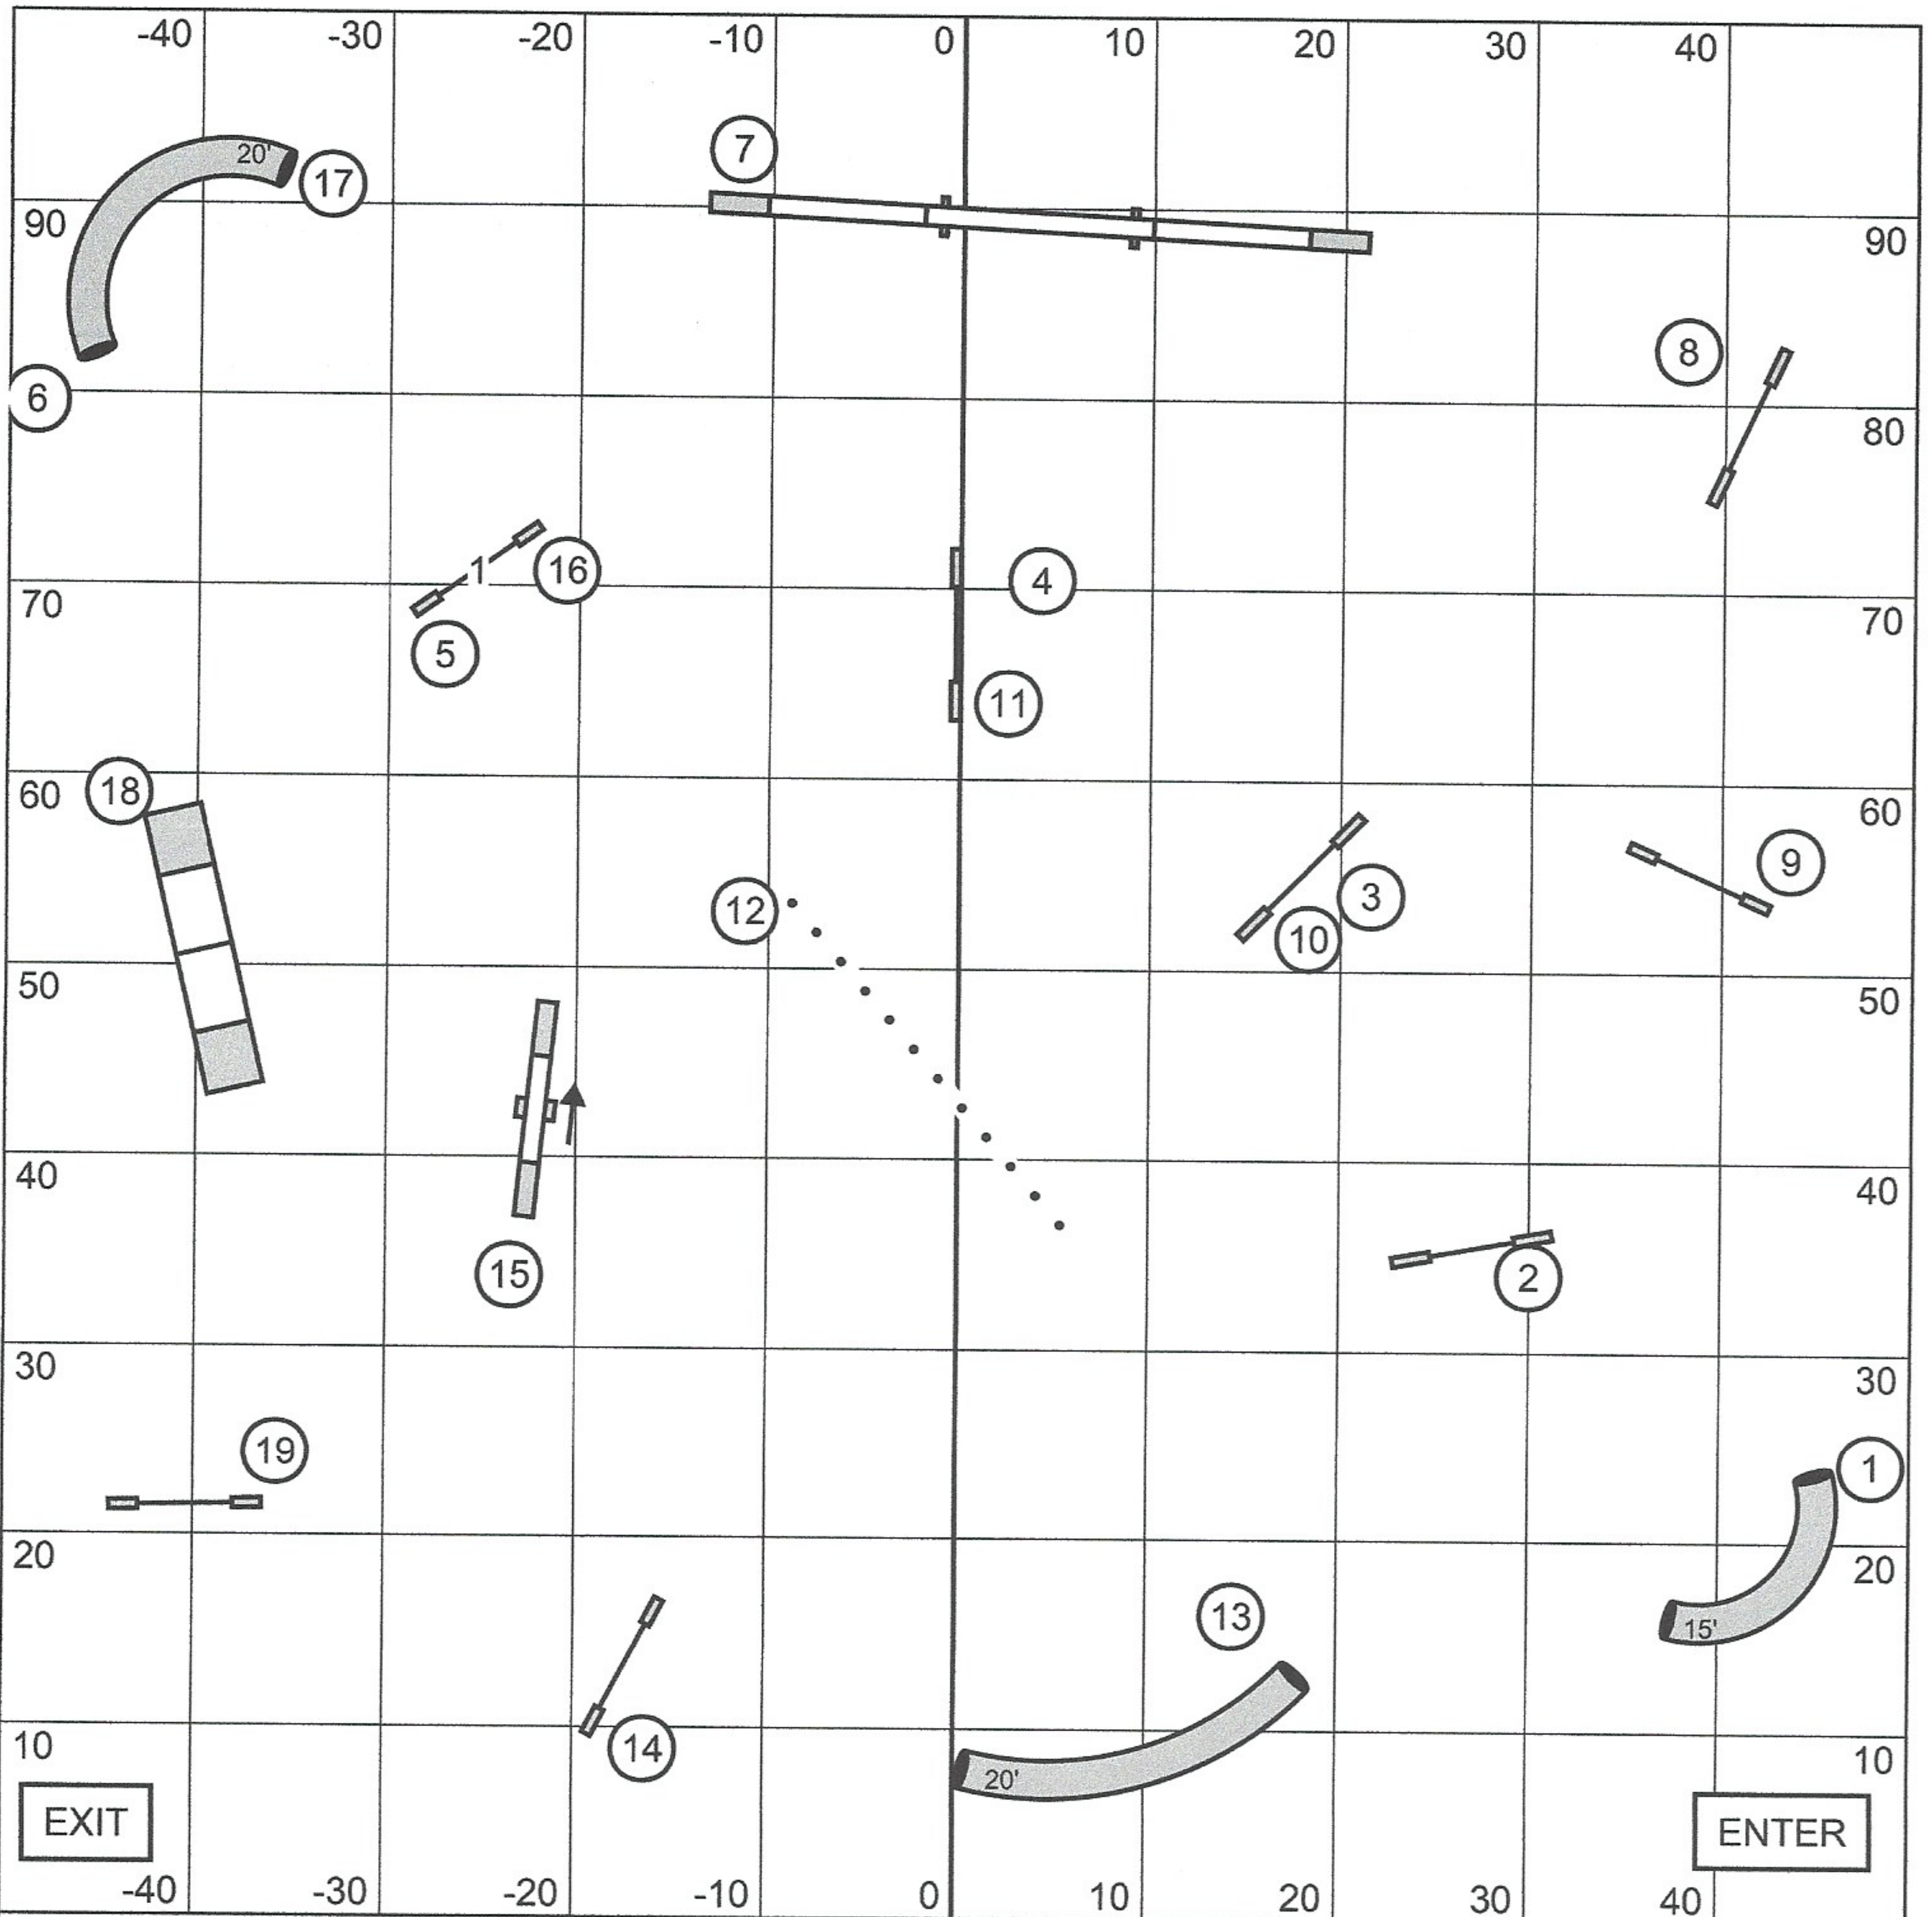

Opening:

Jumps = 1 pt, tunnels, spread jump = 2 pts., teeter, weaves = 3 pts., A-frame = 5 pts., dog walk = 6 pts.

No contact-to-contact allowed. All obstacles may be taken 2X for points and may be taken back-to-back if safe for the dog. No loitering - must keep working until first horn.

### Agility 1 - Senior / Champion

April 20, 2024  
 VIP Dog Sports  
 Jeff Boyer

Course map is an approximation.

Next dog to line at  
 teeter, please.

## Agility 2 - Senior / Champion

April 20, 2024  
VIP Dog Sports  
Jeff Boyer

Next dog to line at  
Tunnel #18, please.

Course map is an approximation.