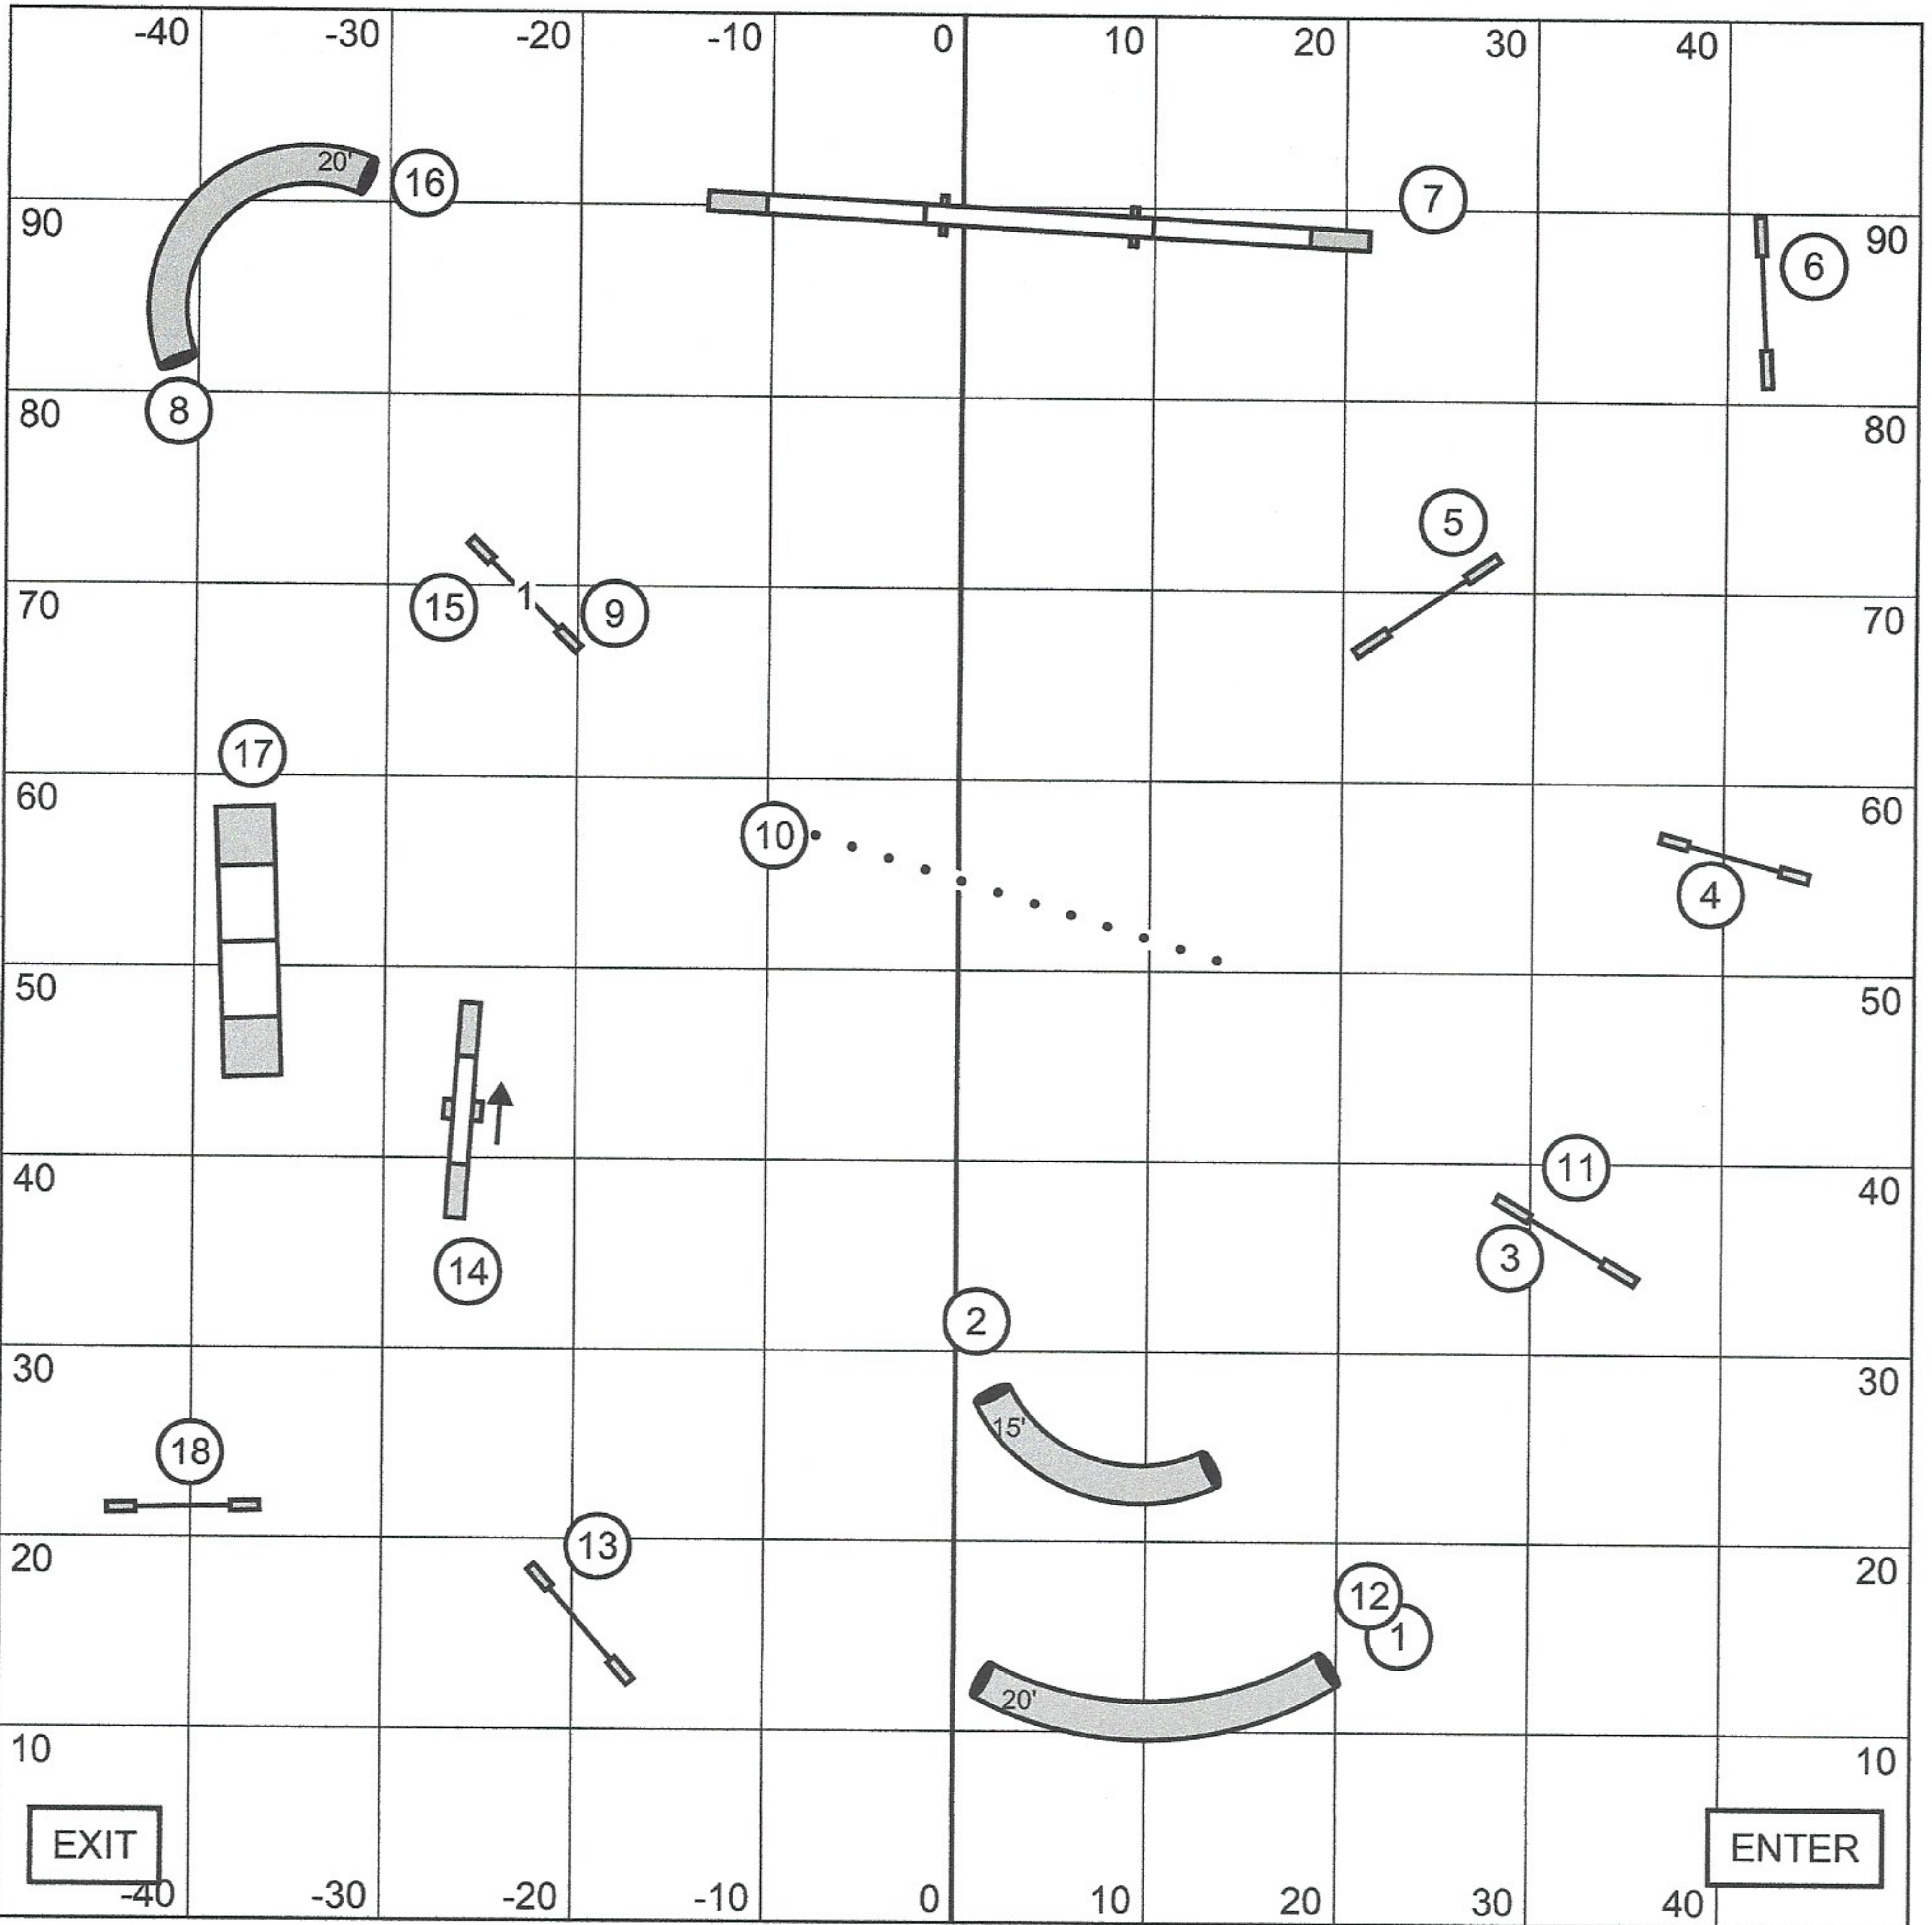

Agility 1 - Senior / Champion

April 20, 2024
VIP Dog Sports
Jeff Boyer

Course map is an approximation.

Next dog to line at
teeter, please.