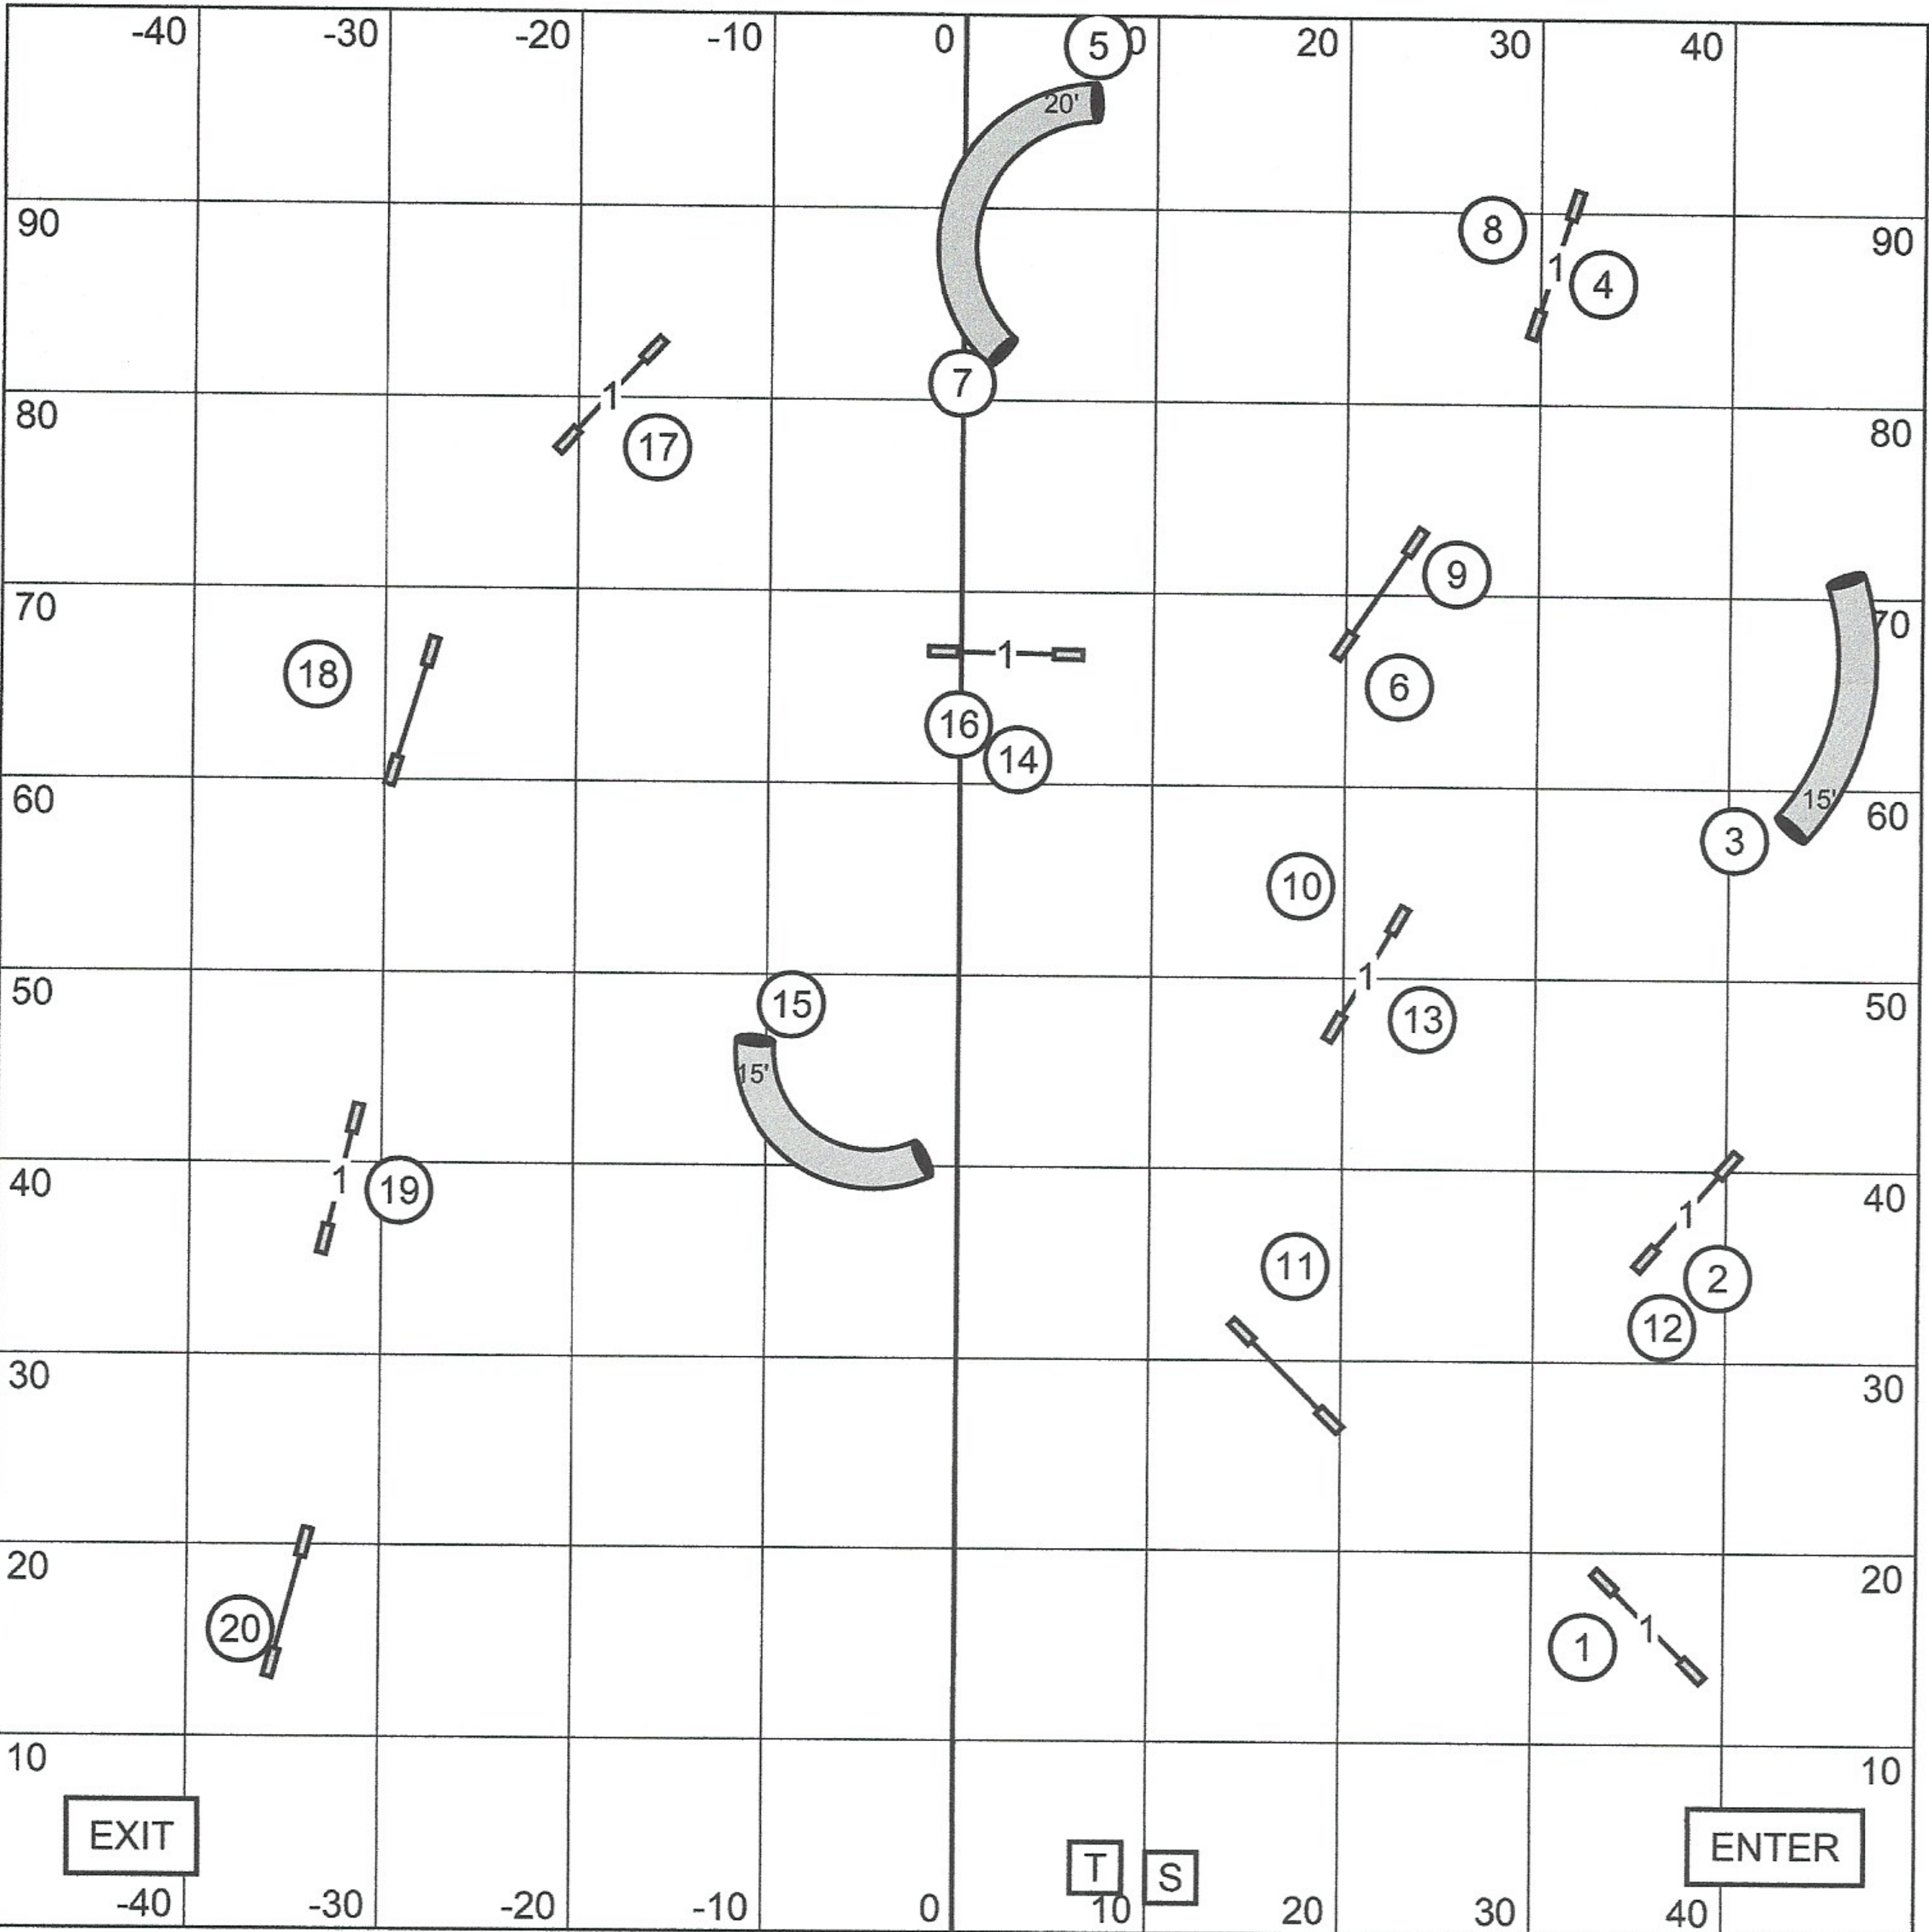

Speedstakes - Senior / Champion

April 20, 2024
VIP Dog Sports
Jeff Boyer

Course map is an approximation.

Next dog to line at #16, please.

CourseDesigner.com (CD v4.34)