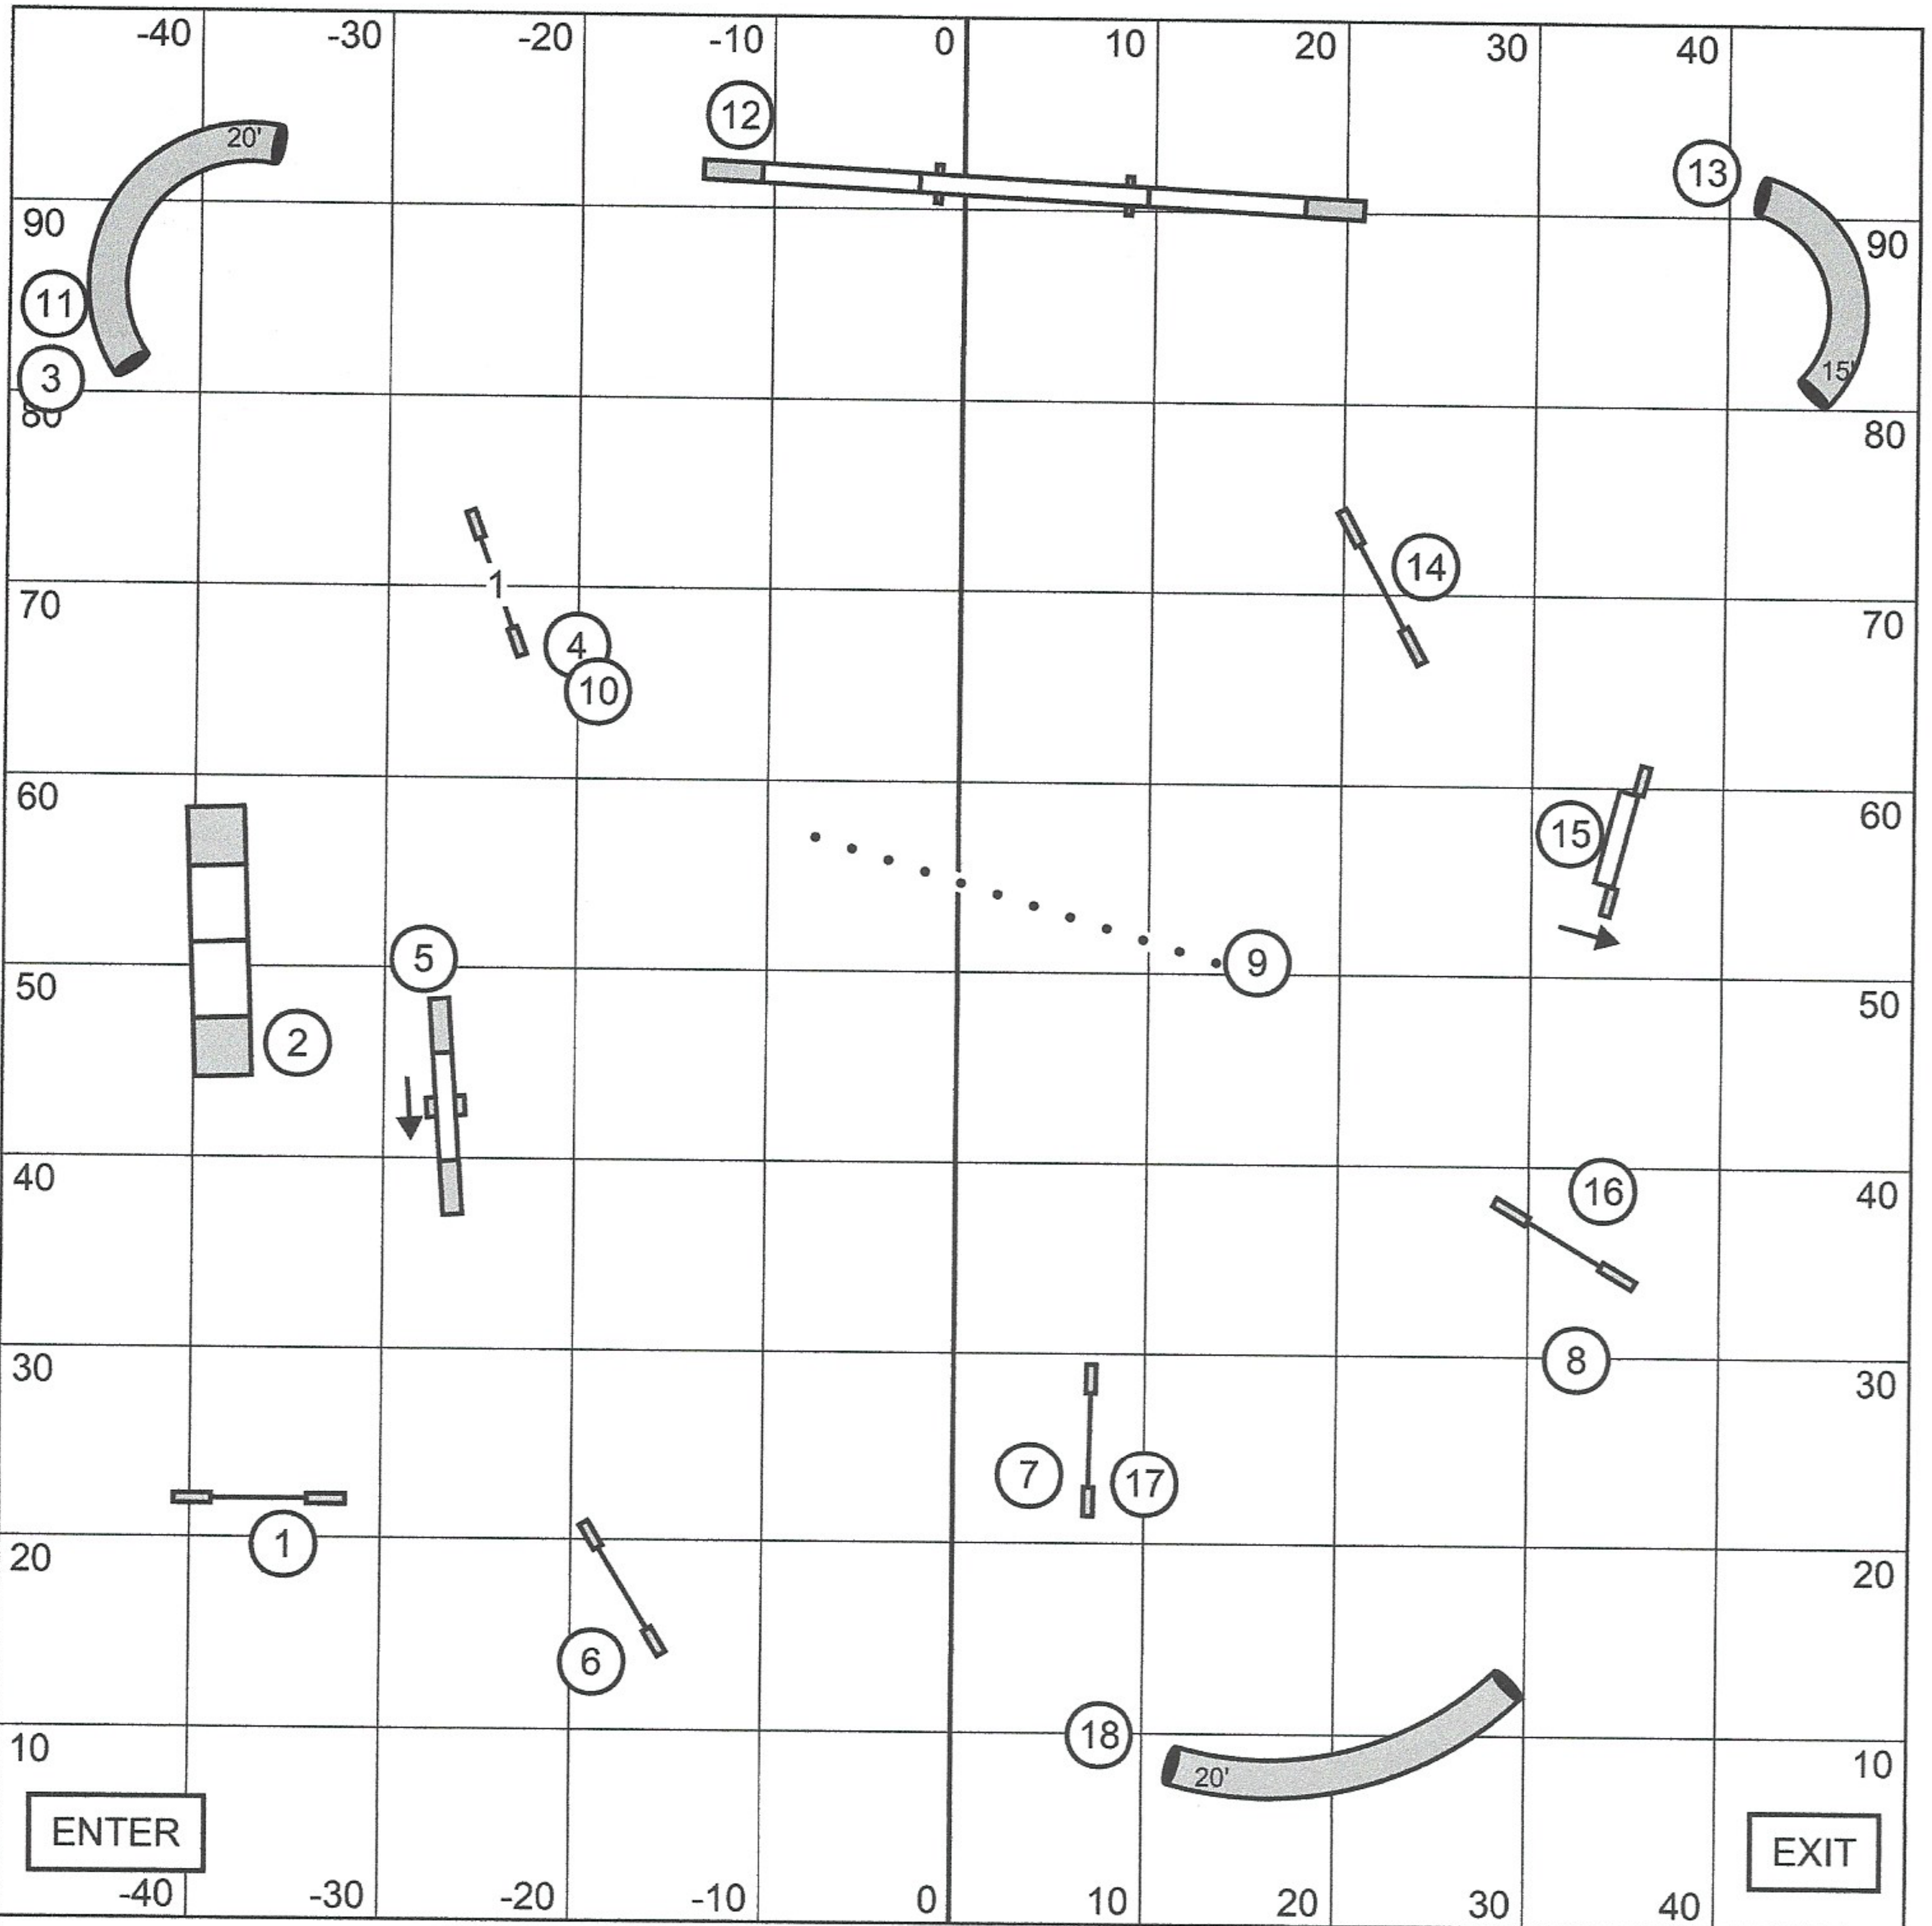

Opening:

Jumps = 1 pt, tunnels, spread jump = 2 pts., teeter, weaves = 3 pts., A-frame = 5 pts., dog walk = 6 pts.

No contact-to-contact allowed. All obstacles may be taken 2X for points and may be taken back-to-back if safe for the dog. No loitering - must keep working until first horn.

15-point gamble: complete only two jumps, one tunnel, and any contact obstacle, any order, flow, and direction, before taking the Finish jump.

All levels: 20/22/24 - 18 seconds; 8/12/16 - 20 seconds

### Gamblers - All Levels and Divisions

Course map is an approximation.

April 20, 2024  
VIP Dog Sports  
Jeff Boyer

## Agility 2 - Senior / Champion

April 20, 2024  
VIP Dog Sports  
Jeff Boyer

Next dog to line at  
Tunnel #18, please.

Course map is an approximation.