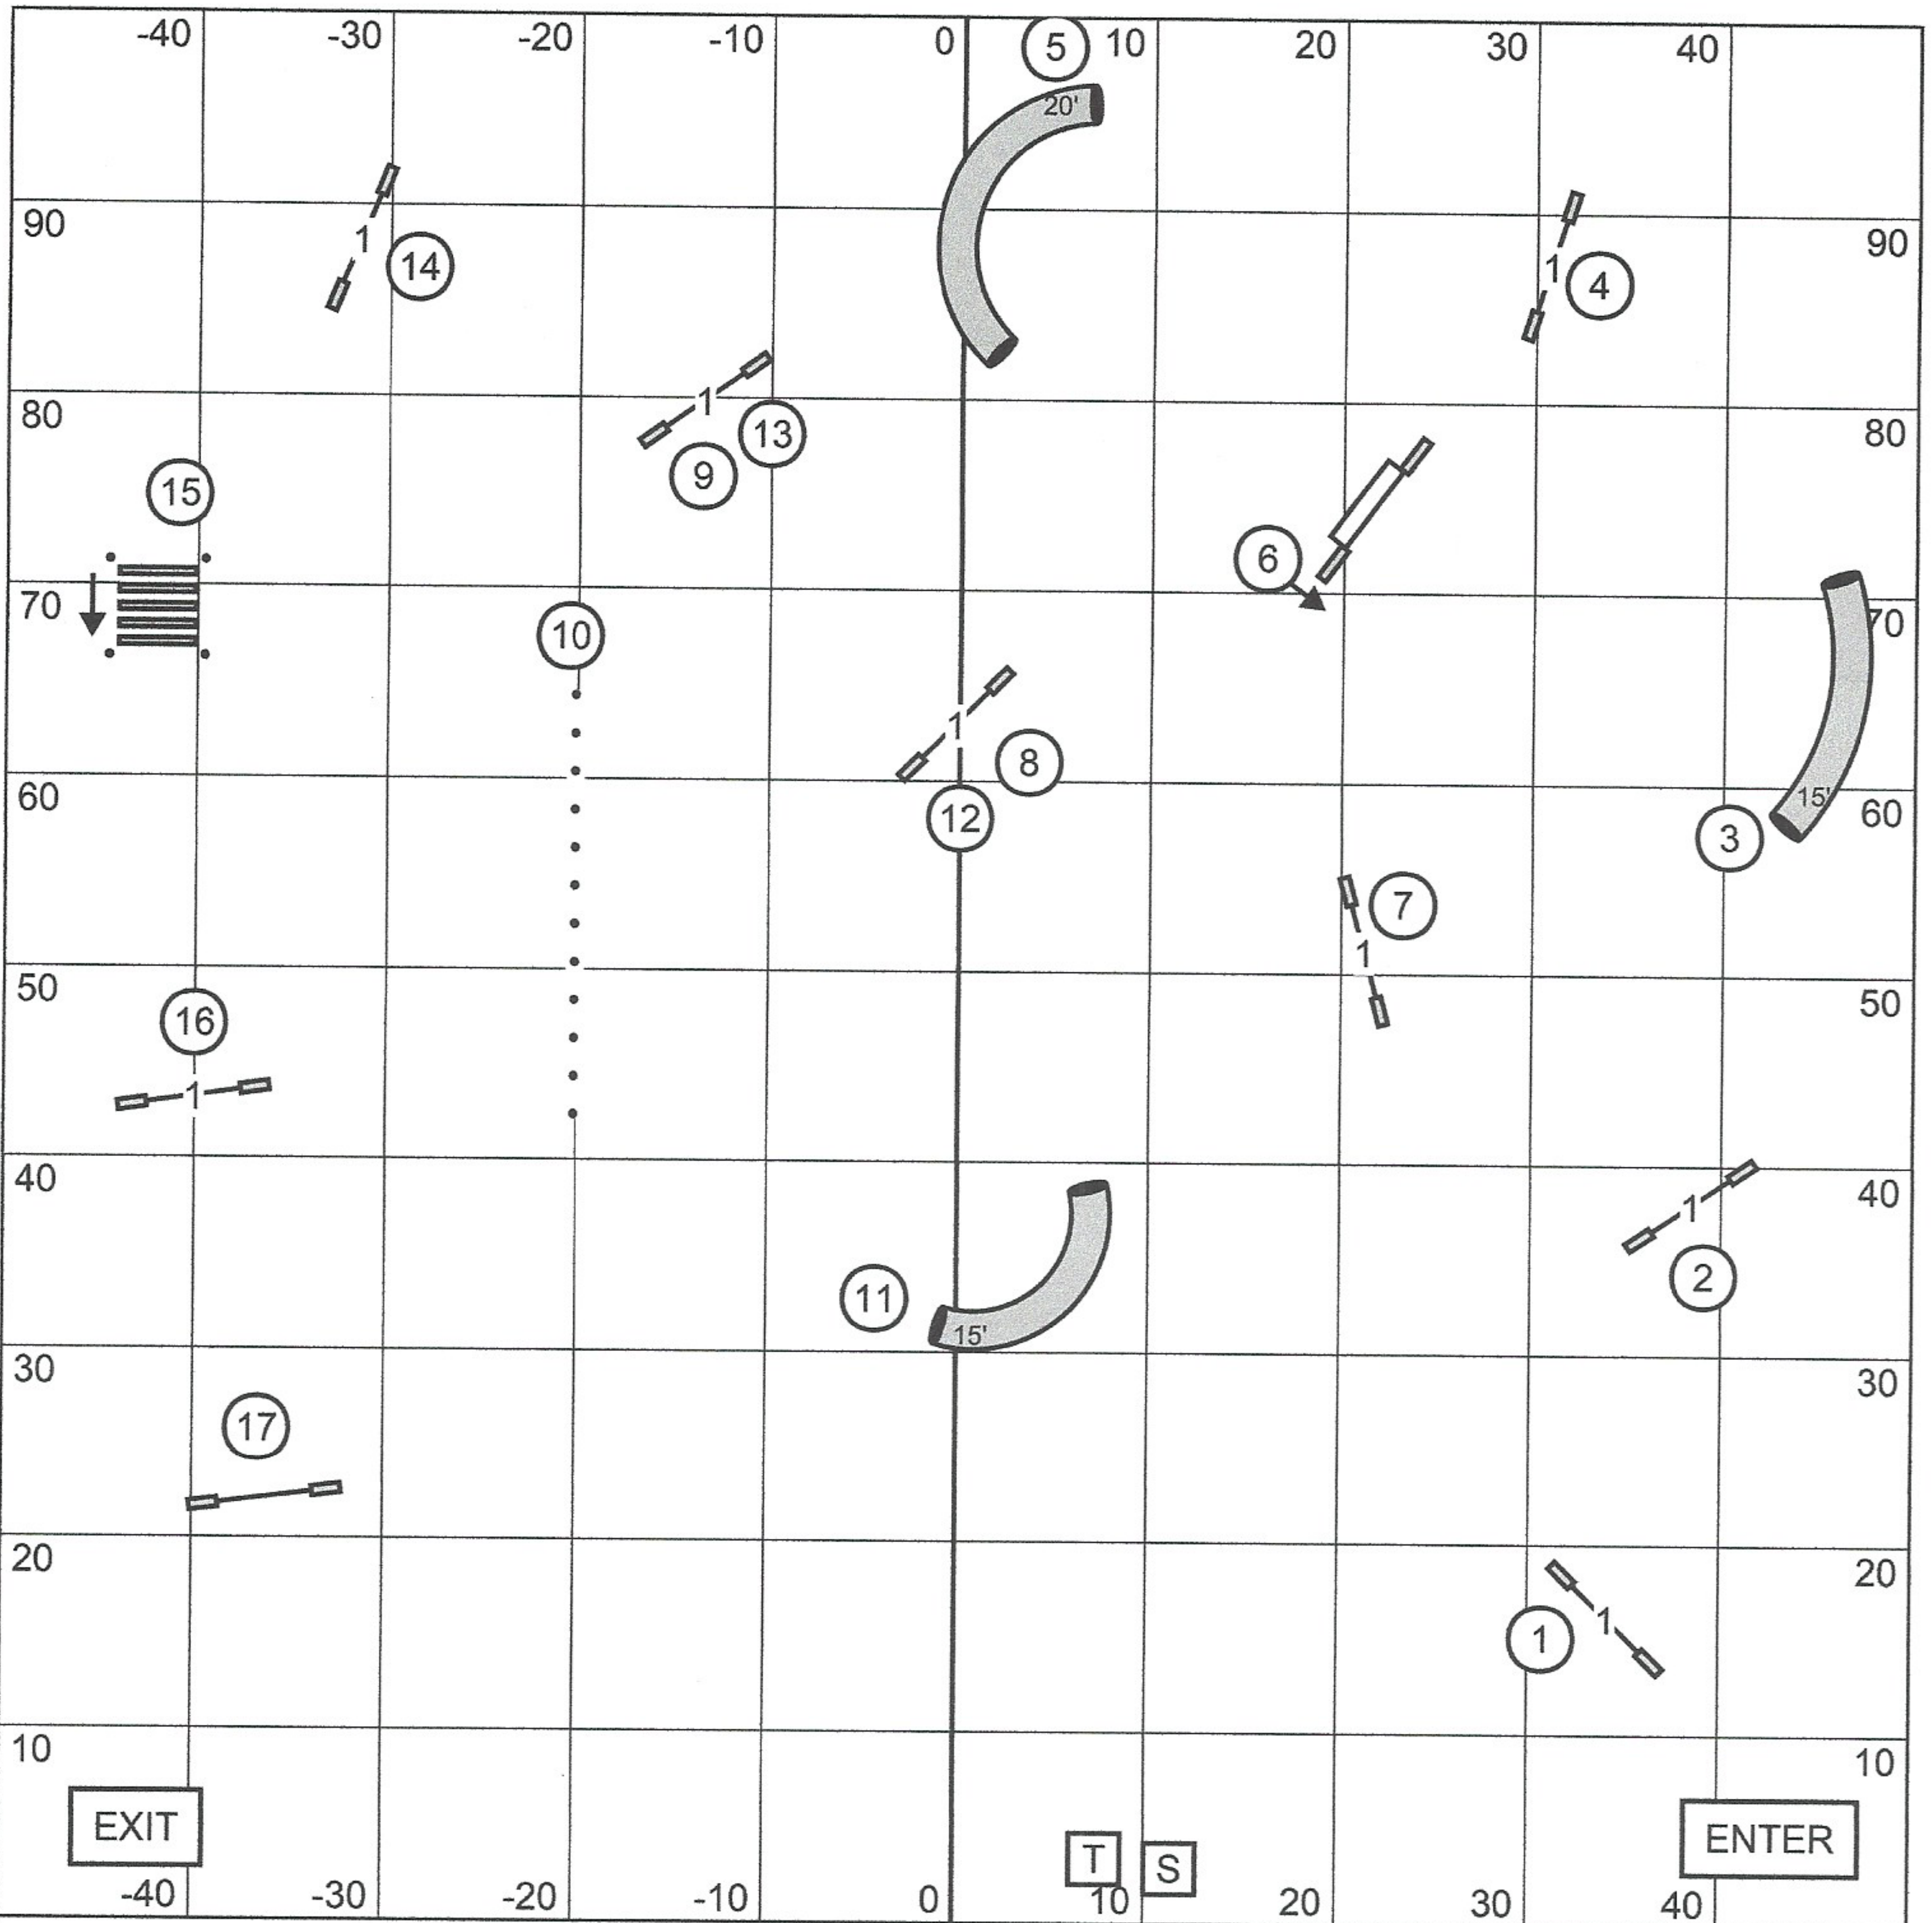

Jumping - Beginner / Novice

April 20, 2024
VIP Dog Sports
Jeff Boyer

Next dog to line at
#14, please.

Course map is an approximation.