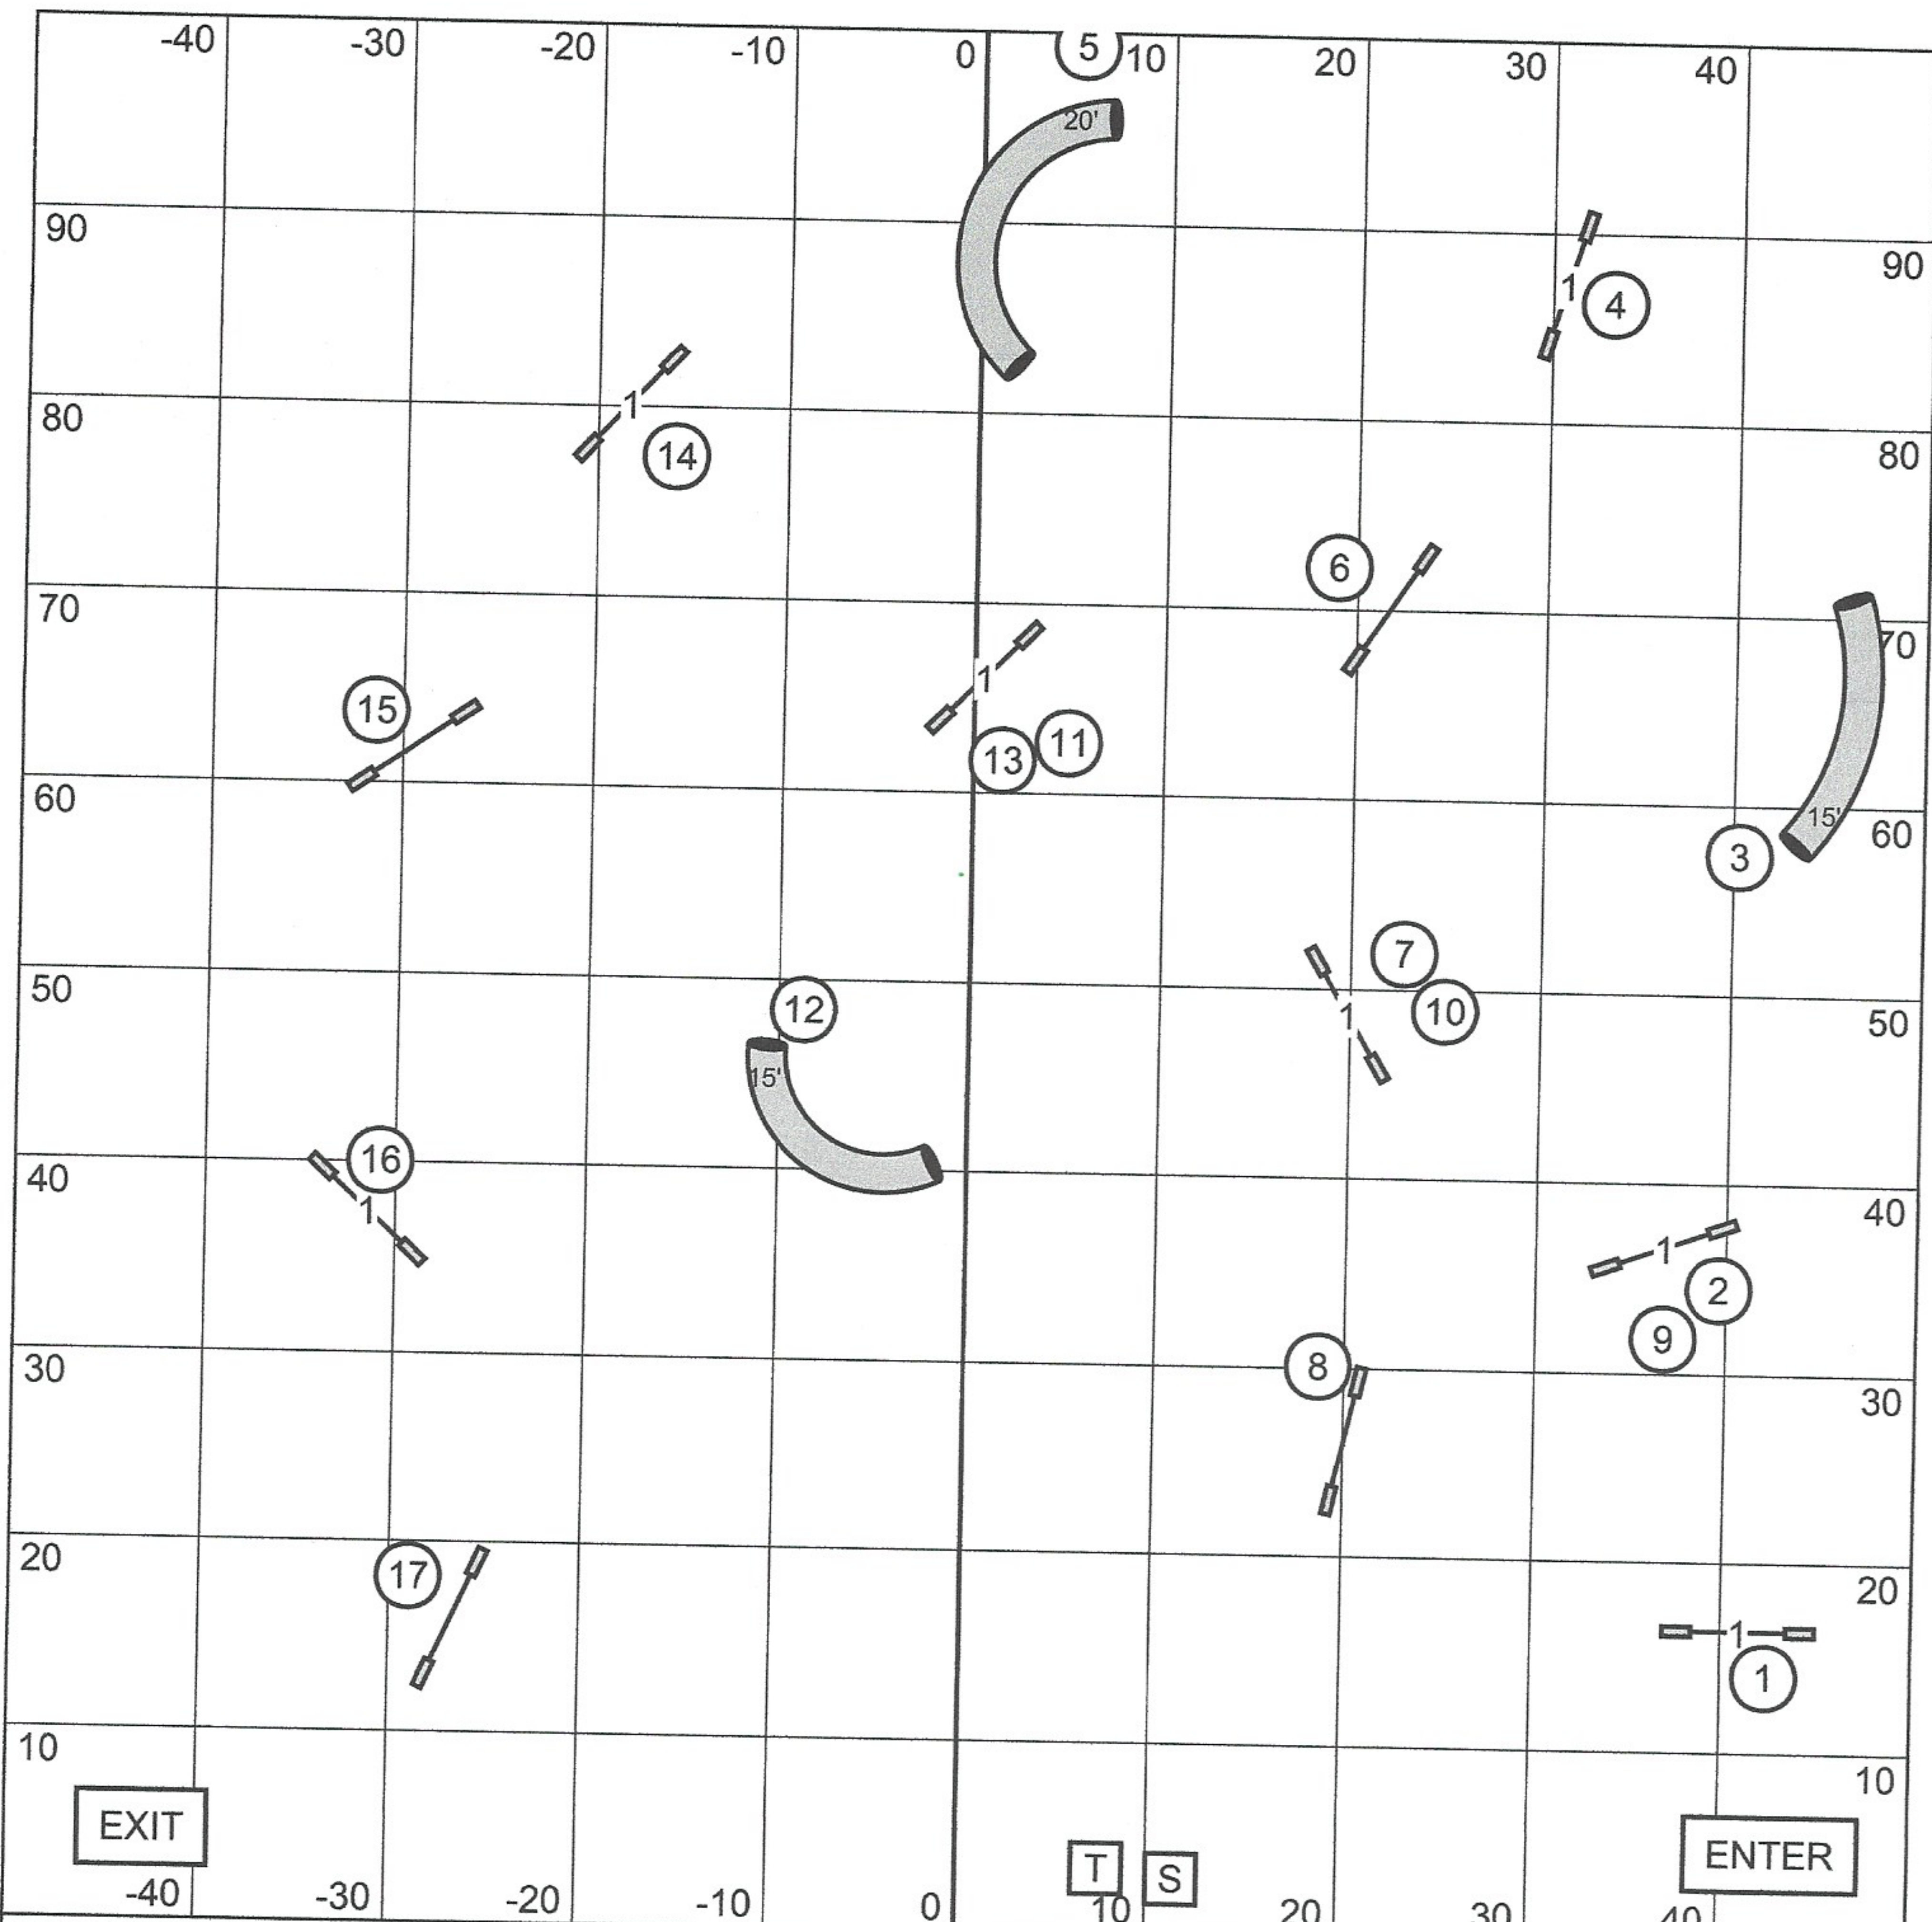

### Jumping - Beginner / Novice

April 20, 2024  
 VIP Dog Sports  
 Jeff Boyer

Next dog to line at  
 #14, please.

Course map is an approximation.

**Speedstakes - Senior / Champion**

April 20, 2024  
 VIP Dog Sports  
 Jeff Boyer

Course map is an approximation.

Next dog to line at #16, please.

CourseDesigner.com (CD v4.34)