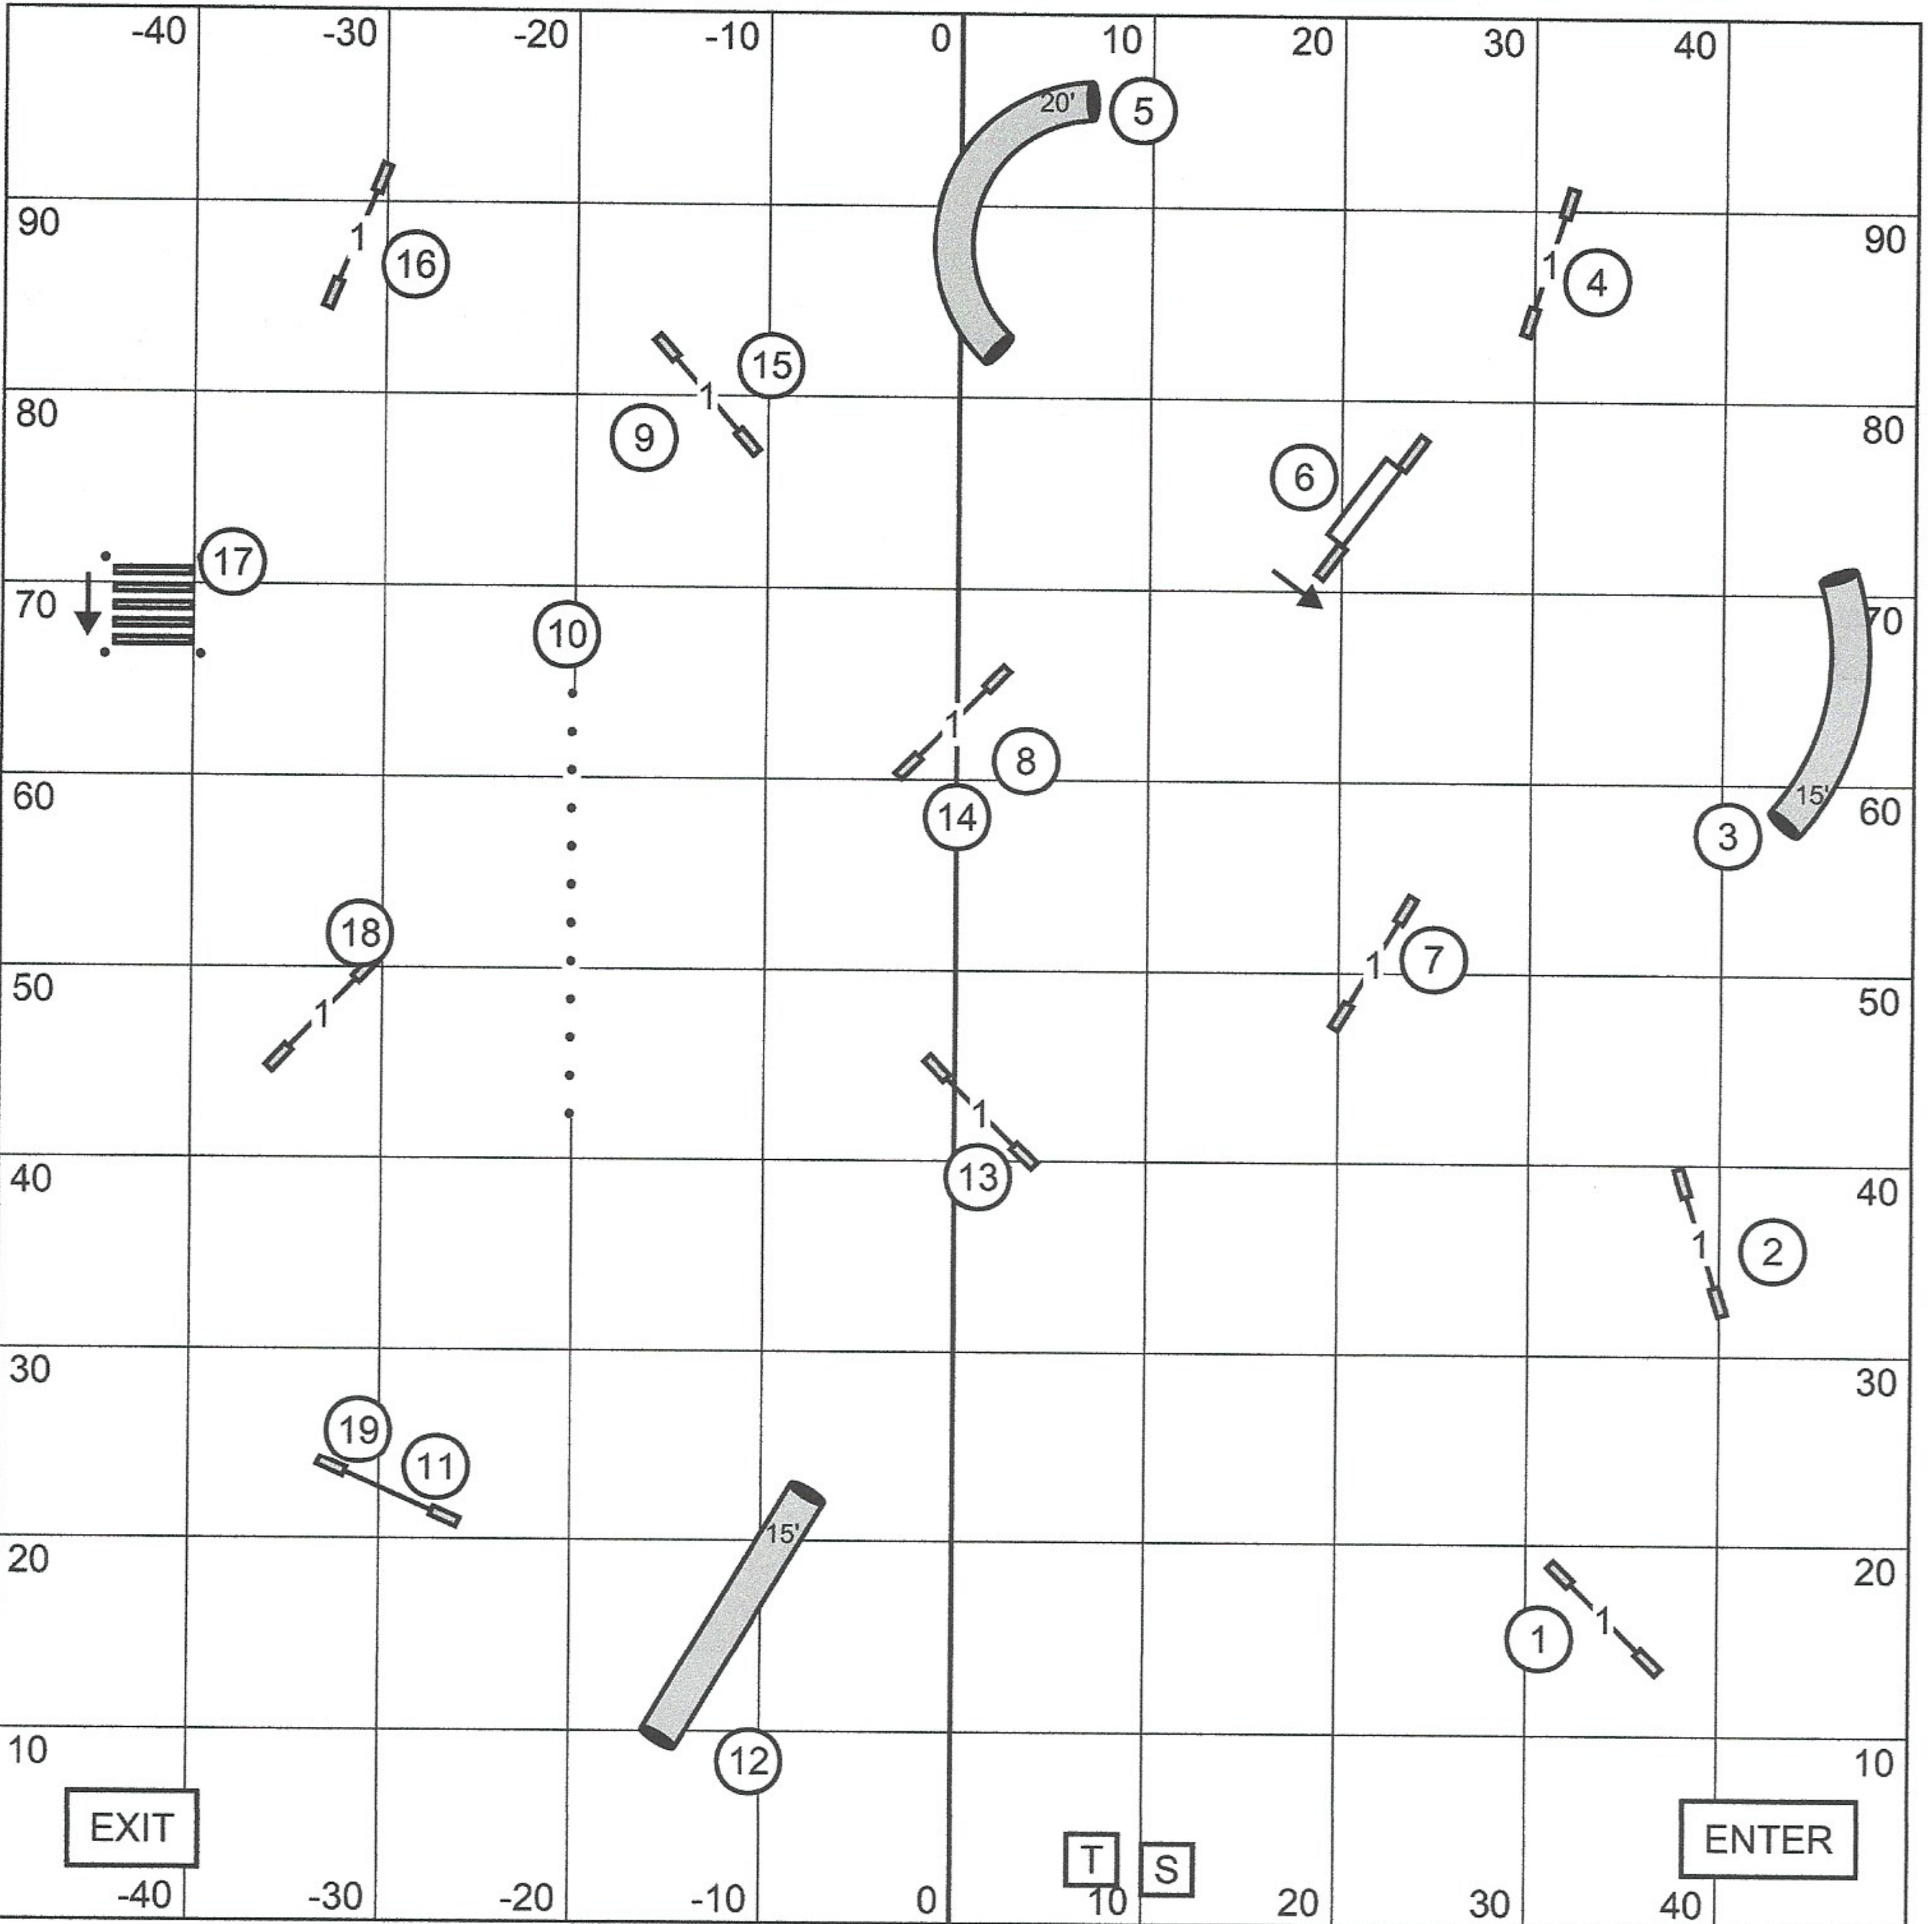

Jumping - Senior / Champion

April 20, 2024
VIP Dog Sports
Jeff Boyer

Next dog to line at
#15, please.

Course map is an approximation.