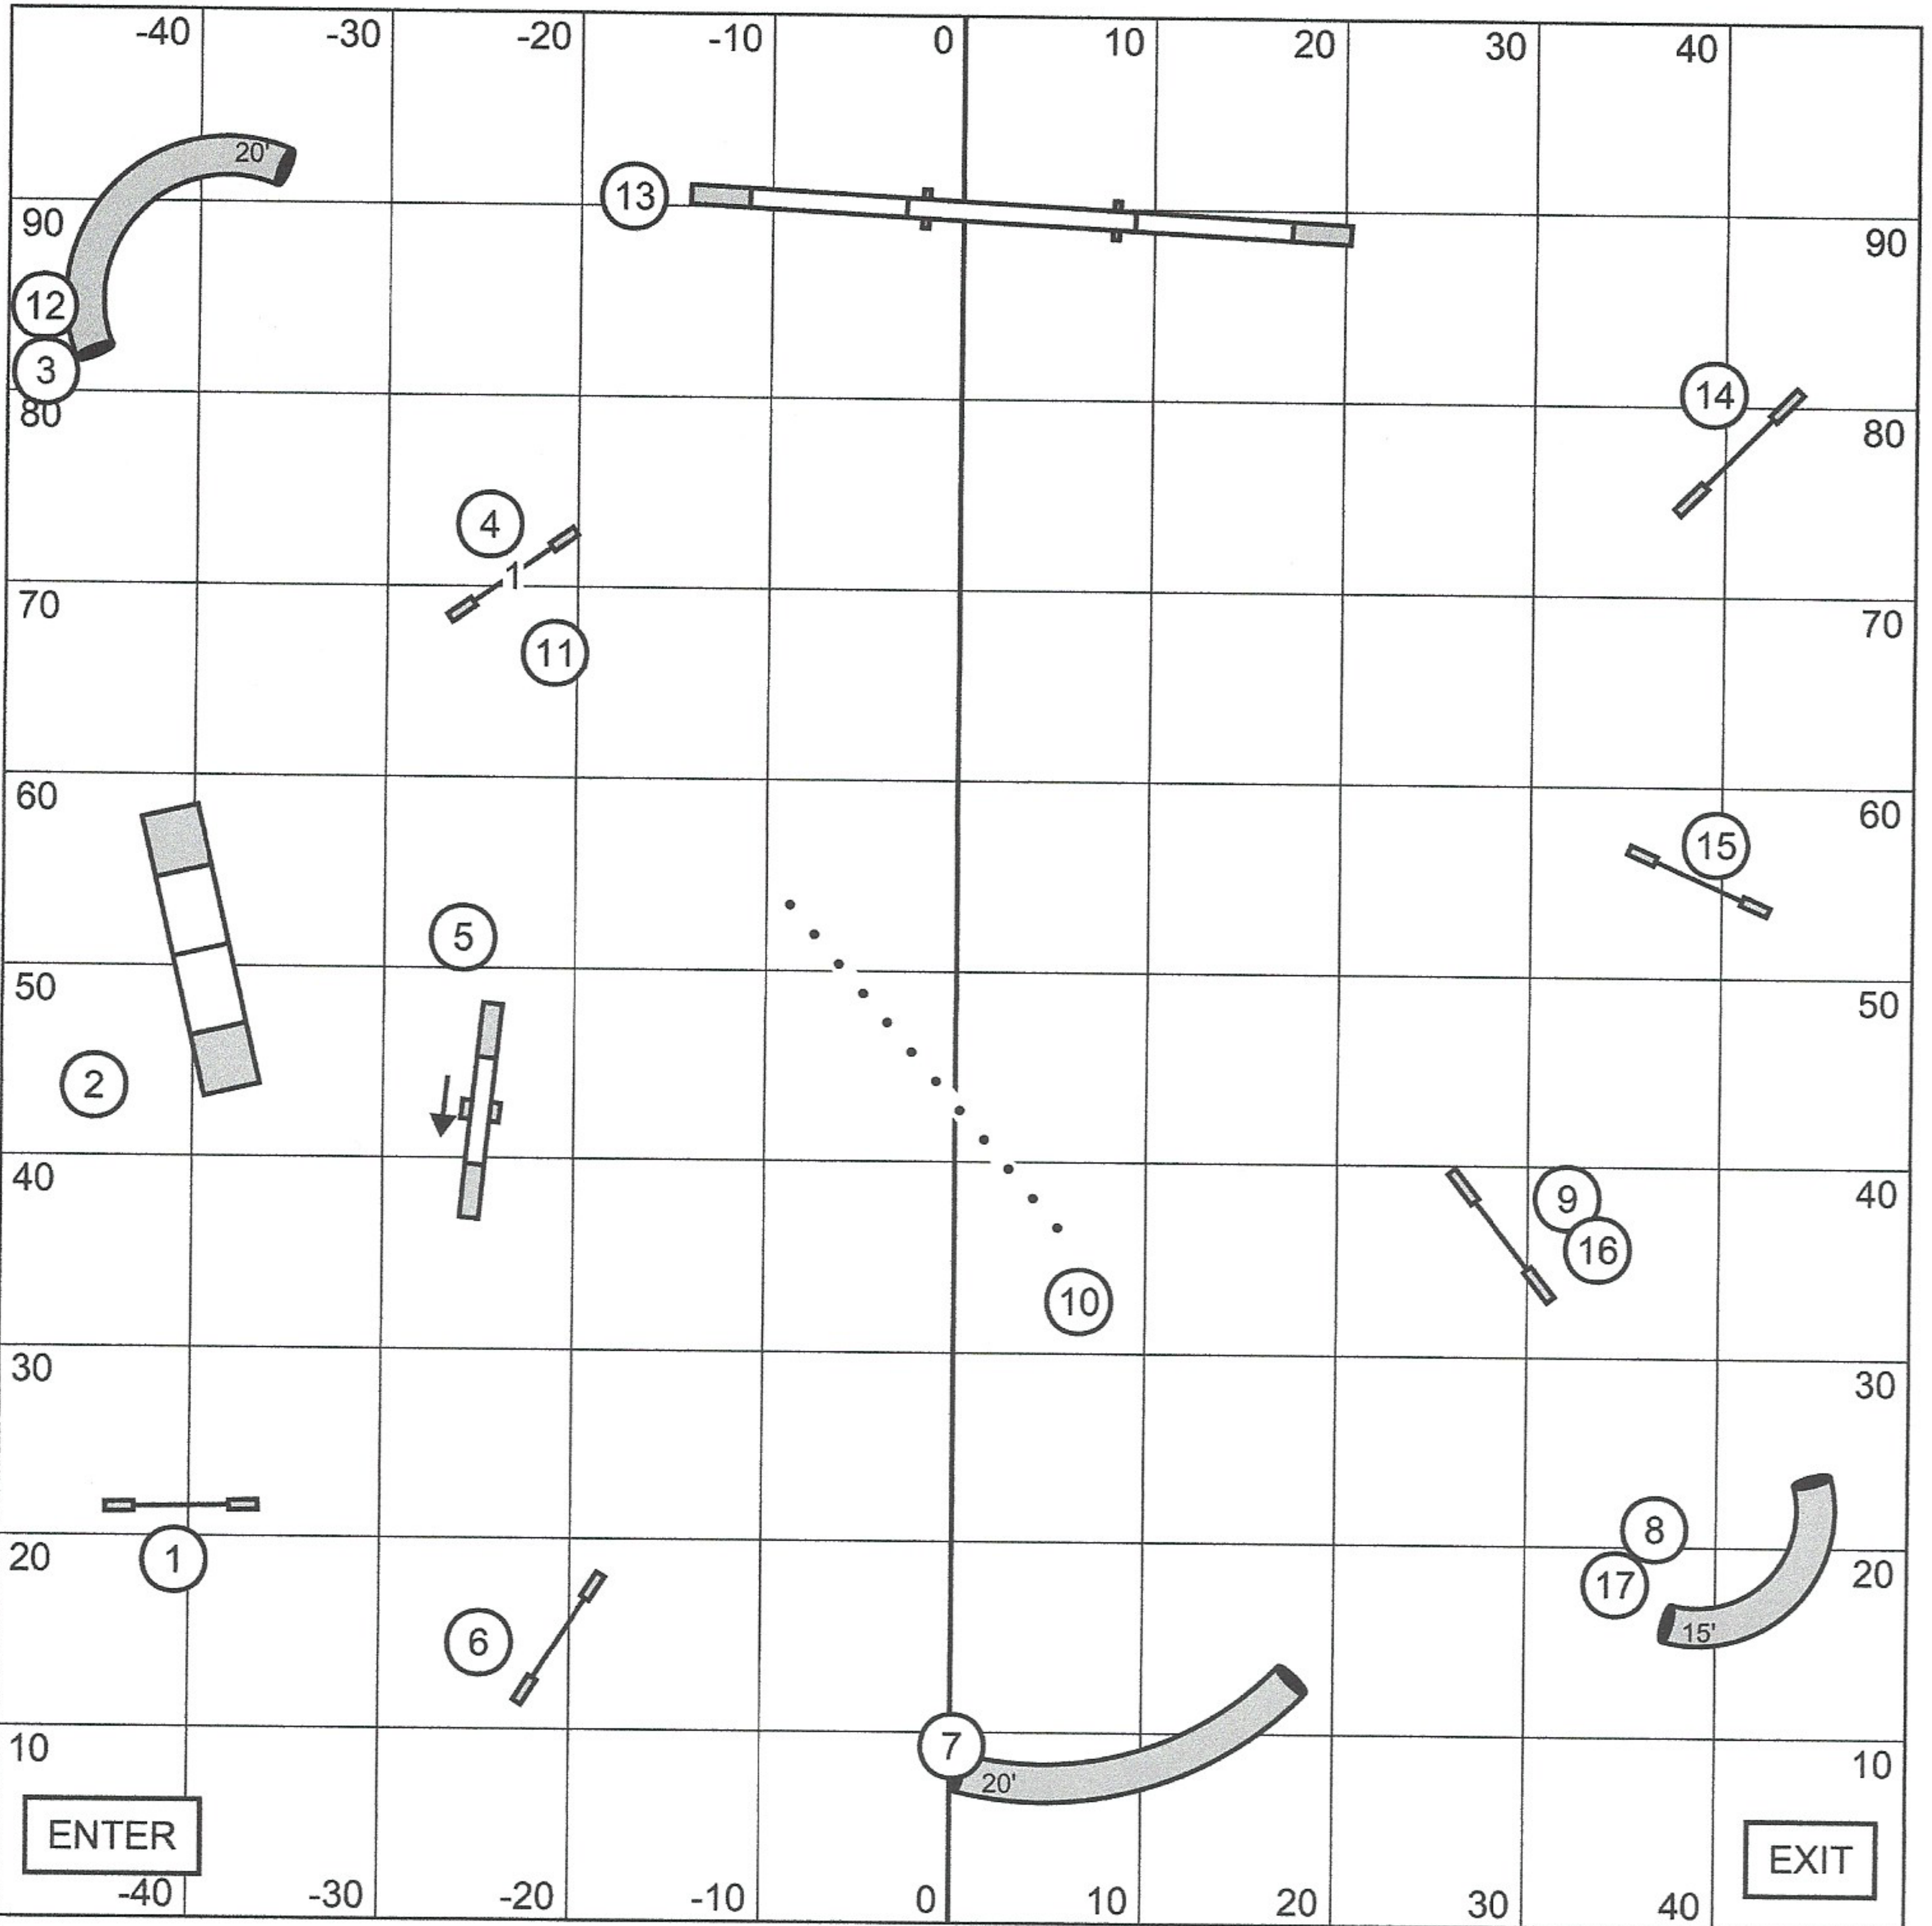

Opening:

Jumps = 1 pt, tunnels, spread jump = 2 pts., teeter, weaves = 3 pts., A-frame = 5 pts., dog walk = 6 pts.

No contact-to-contact allowed. All obstacles may be taken 2X for points and may be taken back-to-back if safe for the dog. No loitering - must keep working until first horn.

### Agility 1 - Senior / Champion

April 20, 2024  
 VIP Dog Sports  
 Jeff Boyer

Course map is an approximation.

Next dog to line at  
 teeter, please.

## Agility 2 - Senior / Champion

April 20, 2024  
VIP Dog Sports  
Jeff Boyer

Next dog to line at  
Tunnel #18, please.

Course map is an approximation.

### Agility1 - Beginner / Novice

April 20, 2024  
 VIP Dog Sports  
 Jeff Boyer

Course map is an approximation.

Next dog to line at  
 teeter, please.