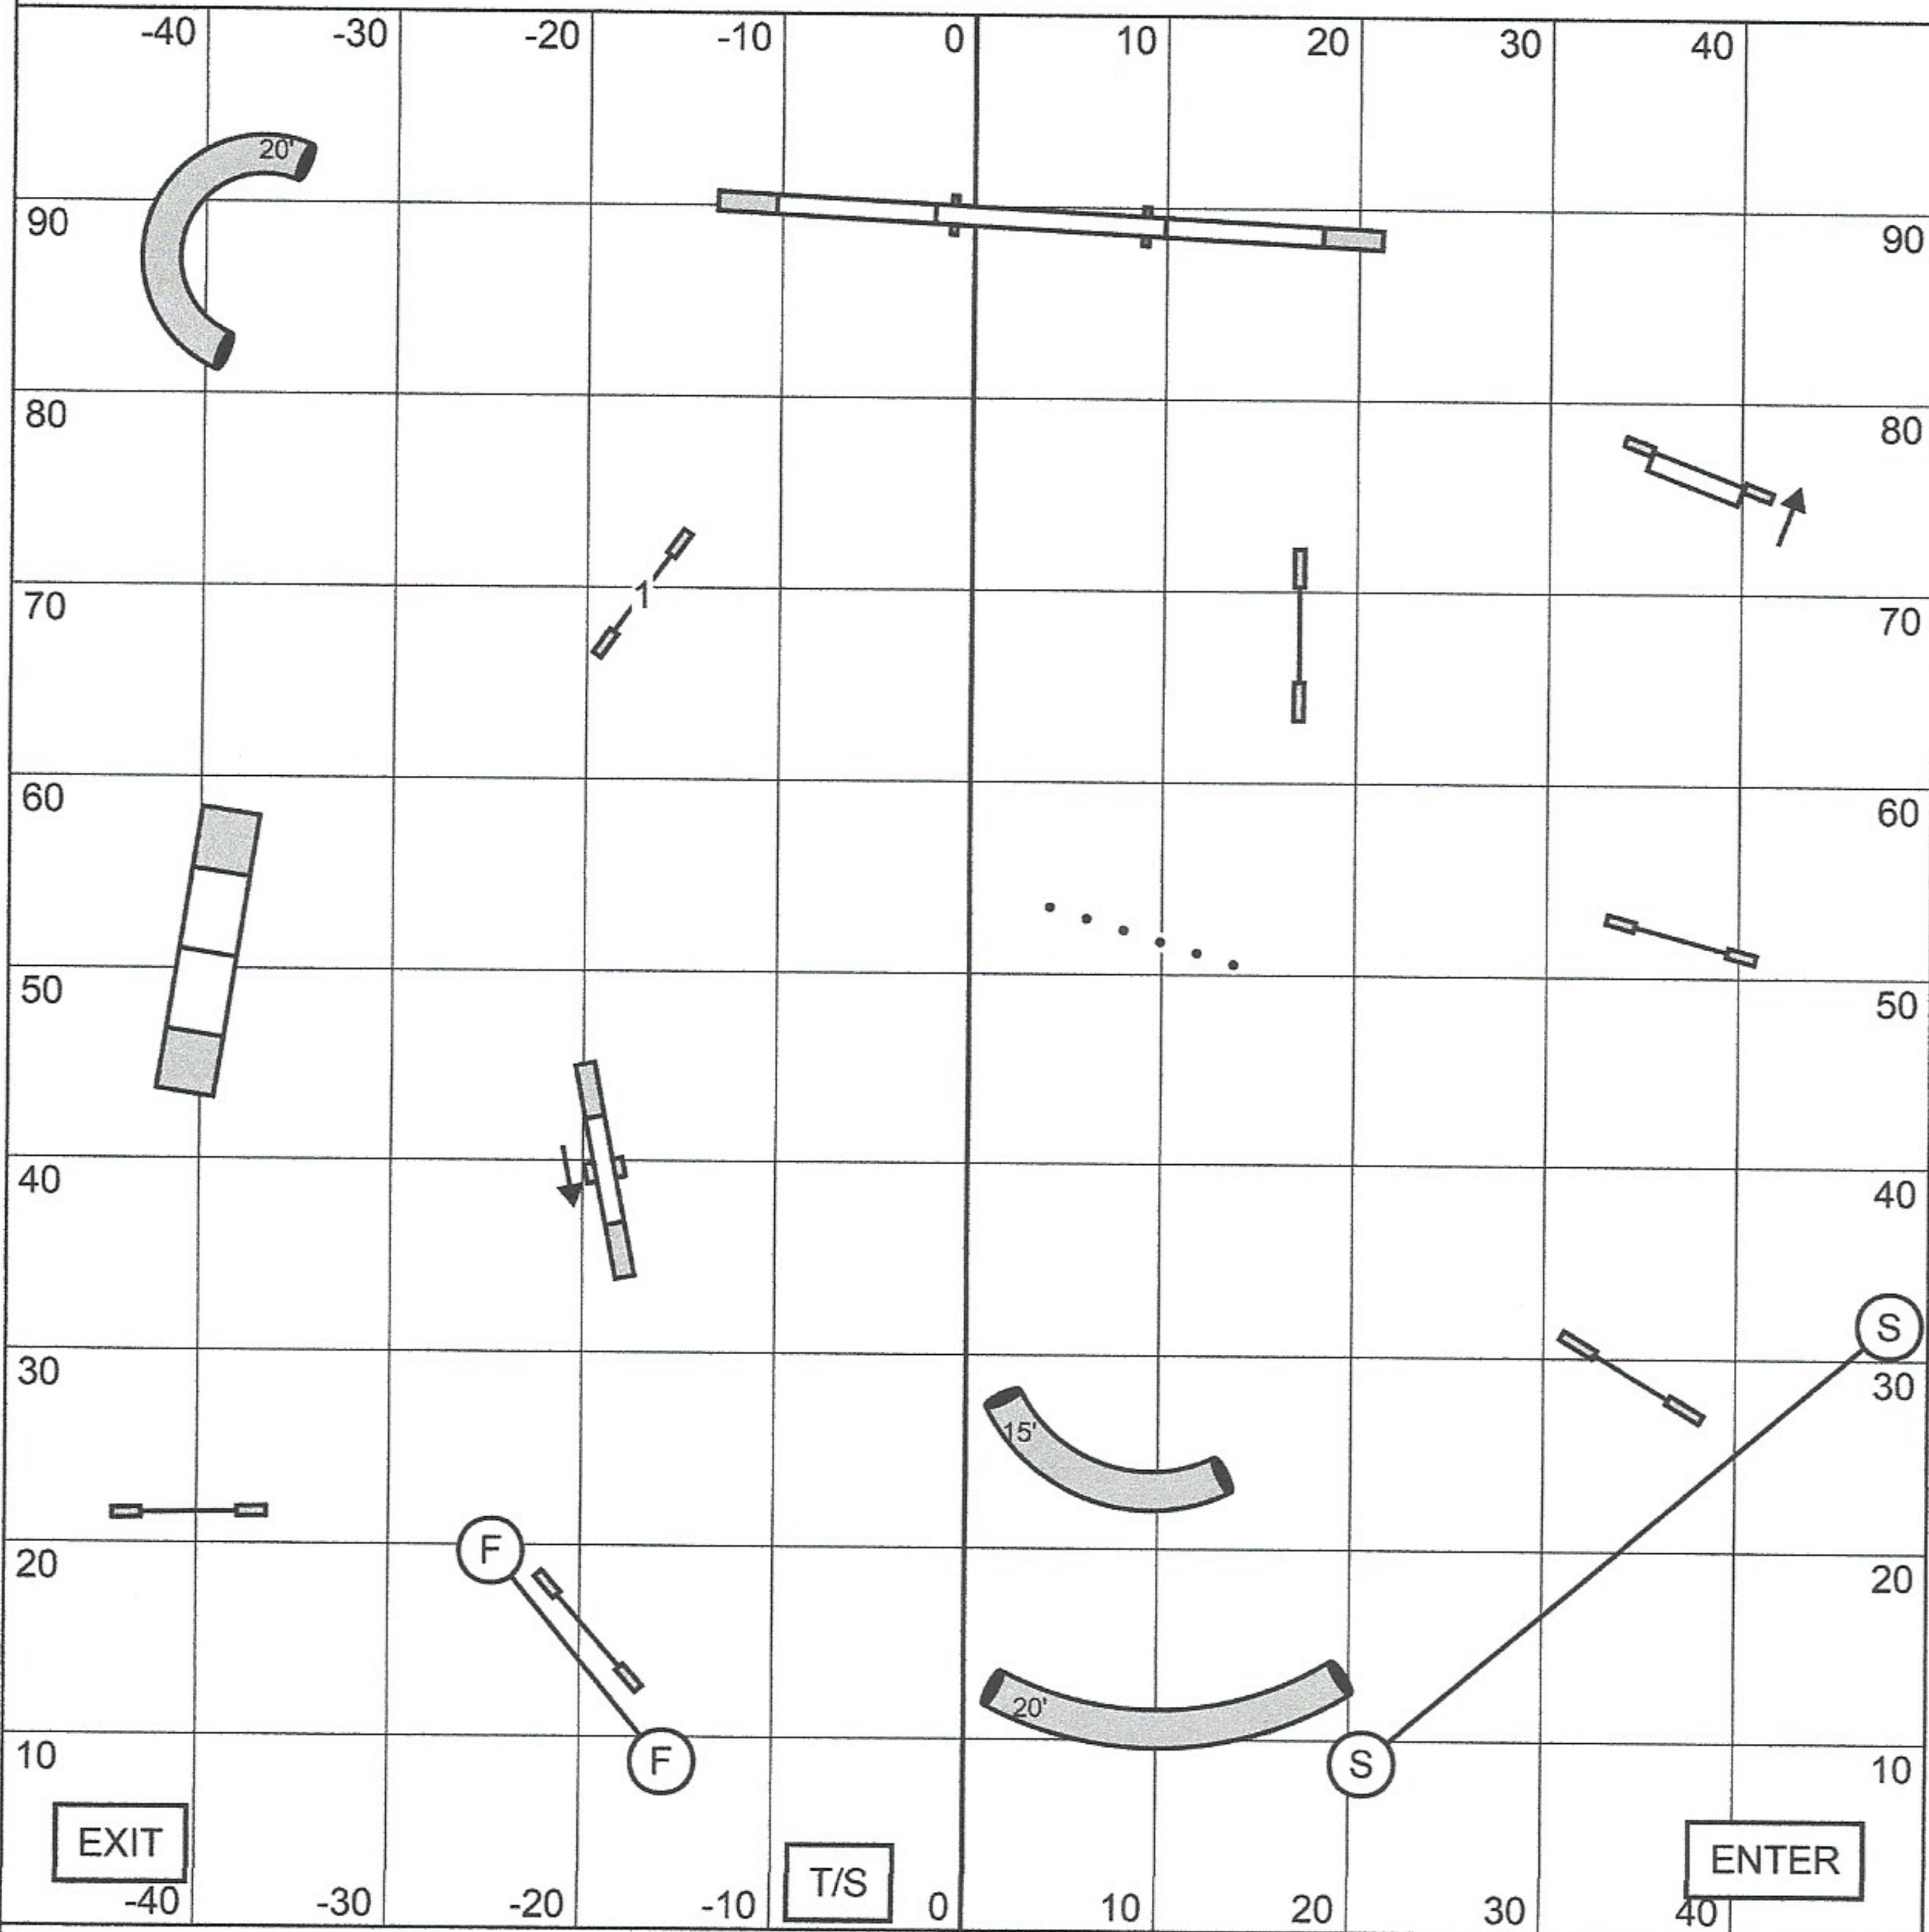

Opening:

Jumps = 1 pt, tunnels, spread jump = 2 pts., teeter, weaves = 3 pts., A-frame = 5 pts., dog walk = 6 pts.

No contact-to-contact allowed. All obstacles may be taken 2X for points and may be taken back-to-back if safe for the dog. No loitering - must keep working until first horn.

Point accumulation time = 25 seconds. Need 15 points to qualify.

Closing:

Back-to-back performances are not allowed and will end the run.

10-point gamble: complete only two jumps and one tunnel, any order, flow, and direction, before taking the Finish jump.

15-point gamble: complete only two jumps, one tunnel, and any contact obstacle, any order, flow, and direction, before taking the Finish jump.

All levels: 20/22/24 - 18 seconds; 8/12/16 - 20 seconds

## Agility 2 - Senior / Champion

April 20, 2024  
VIP Dog Sports  
Jeff Boyer

Next dog to line at  
Tunnel #18, please.

Course map is an approximation.