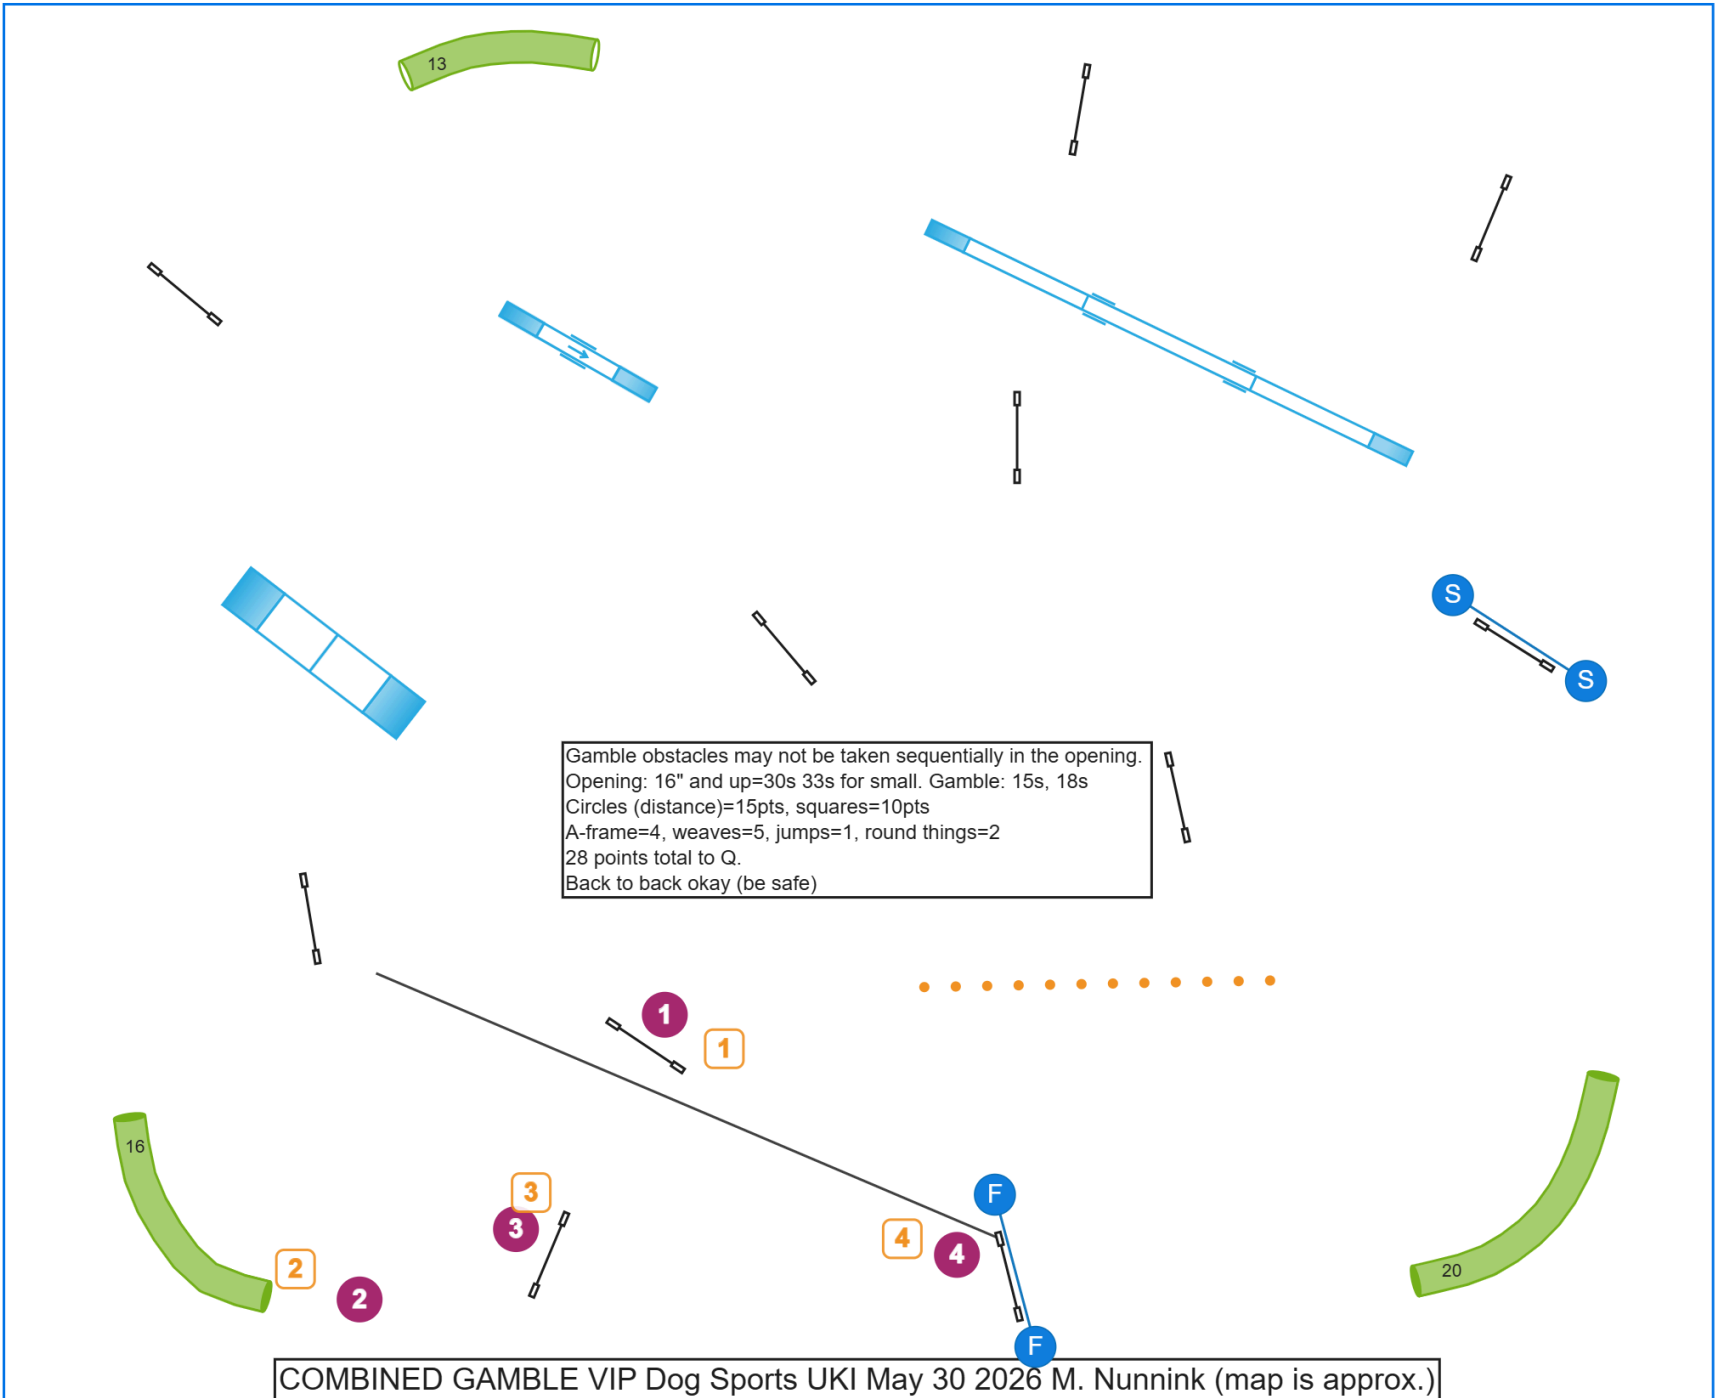

# 1VIP5.30Gamb Combined Gamble

# 3VIP5.30Agl1BN Agility 1 Beginner Novice

Path length (ft): 560.4

# 8VIP5.31MSAgI Master Series Agility

Master Series Agility VIP UKI 31 May 2026 M. Nunnink (map is approx.)

Path length (ft): 598.6

# 8VIP5.30SS Speedstakes Senior Champion

Path length (ft): 488.6