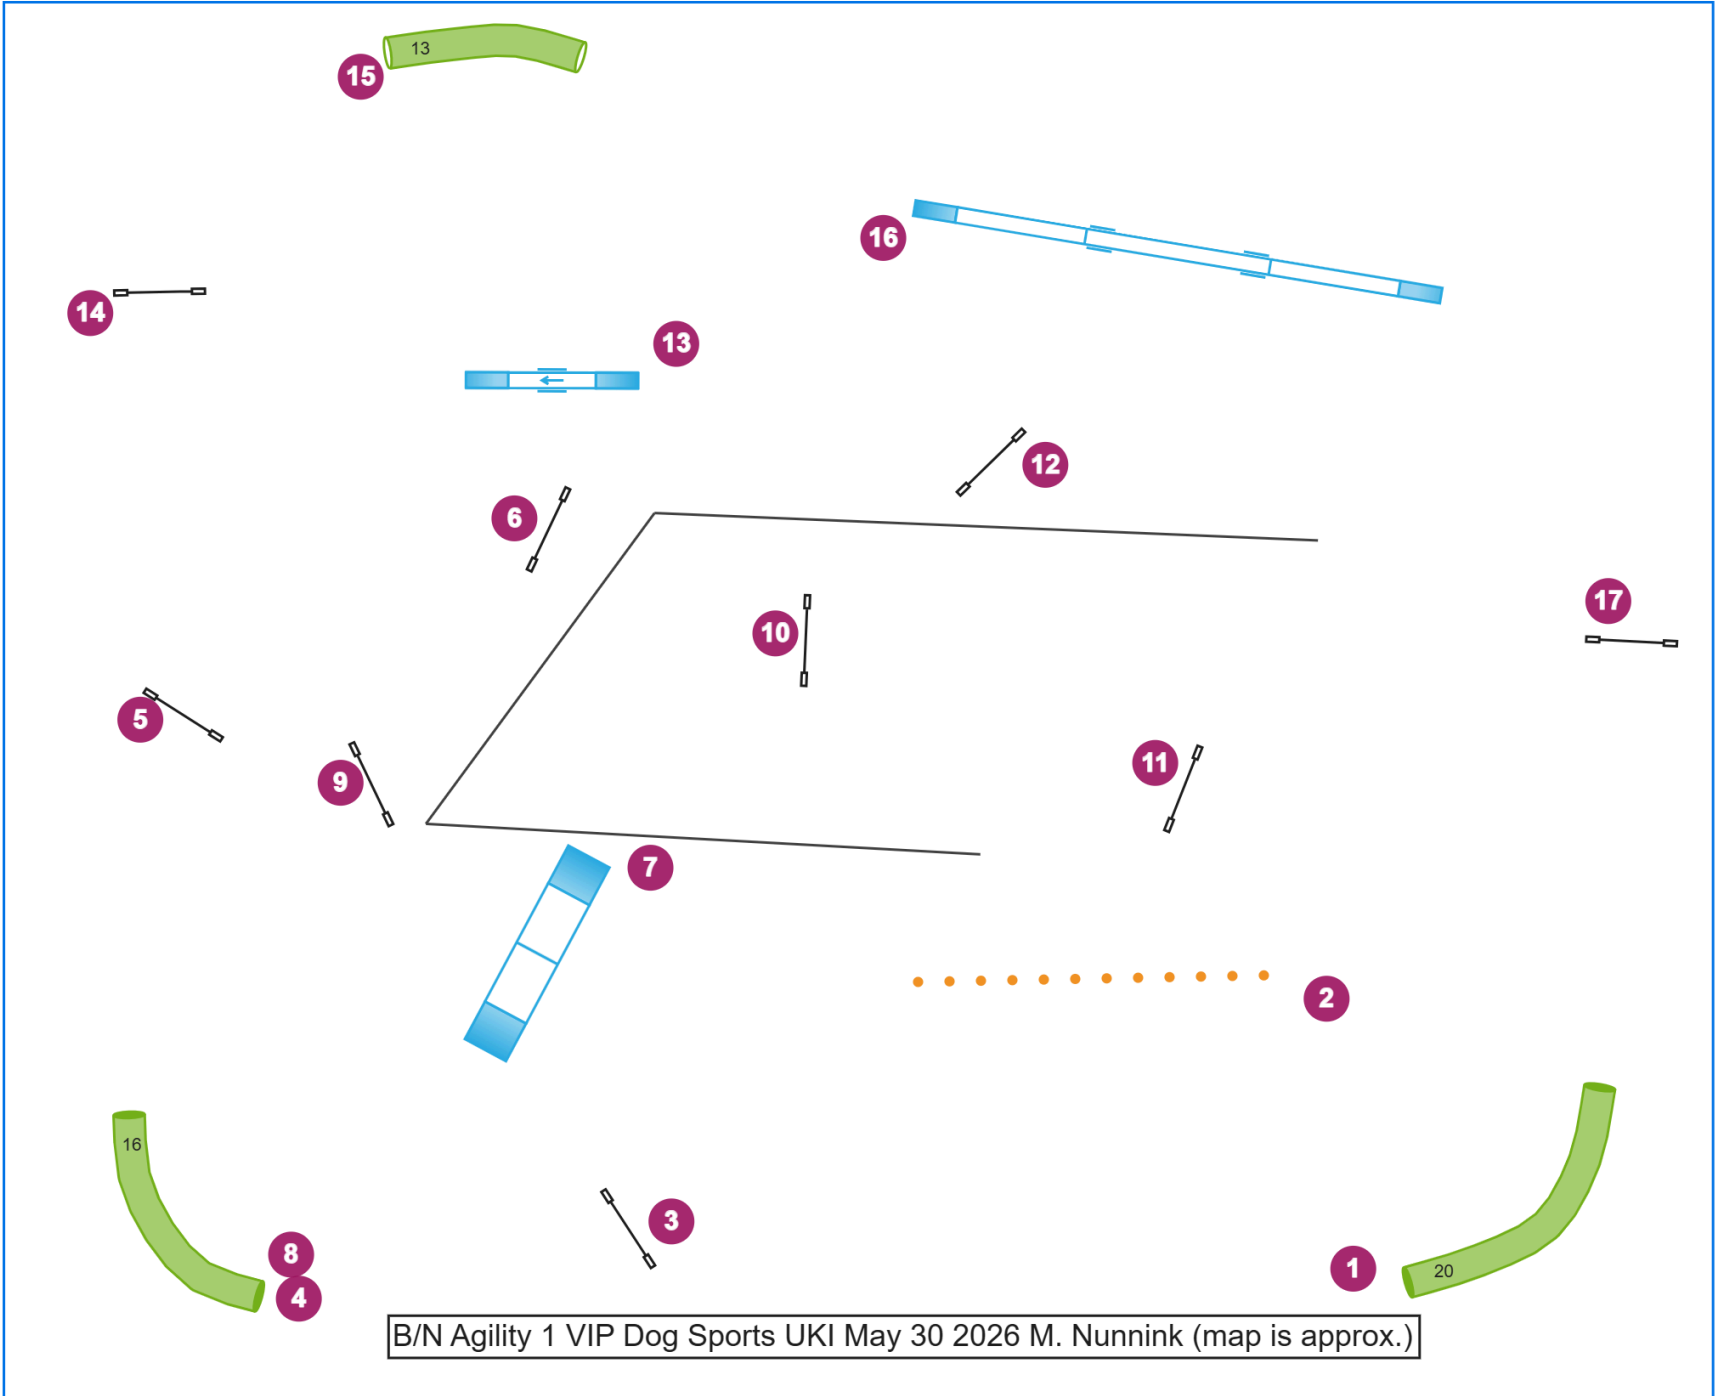

# 3VIP5.30Agl1BN Agility 1 Beginner Novice

Path length (ft): 560.4

# 8VIP5.31MSAgI Master Series Agility

Master Series Agility VIP UKI 31 May 2026 M. Nunnink (map is approx.)

Path length (ft): 598.6

# 8VIP5.30SS Speedstakes Senior Champion

Path length (ft): 488.6