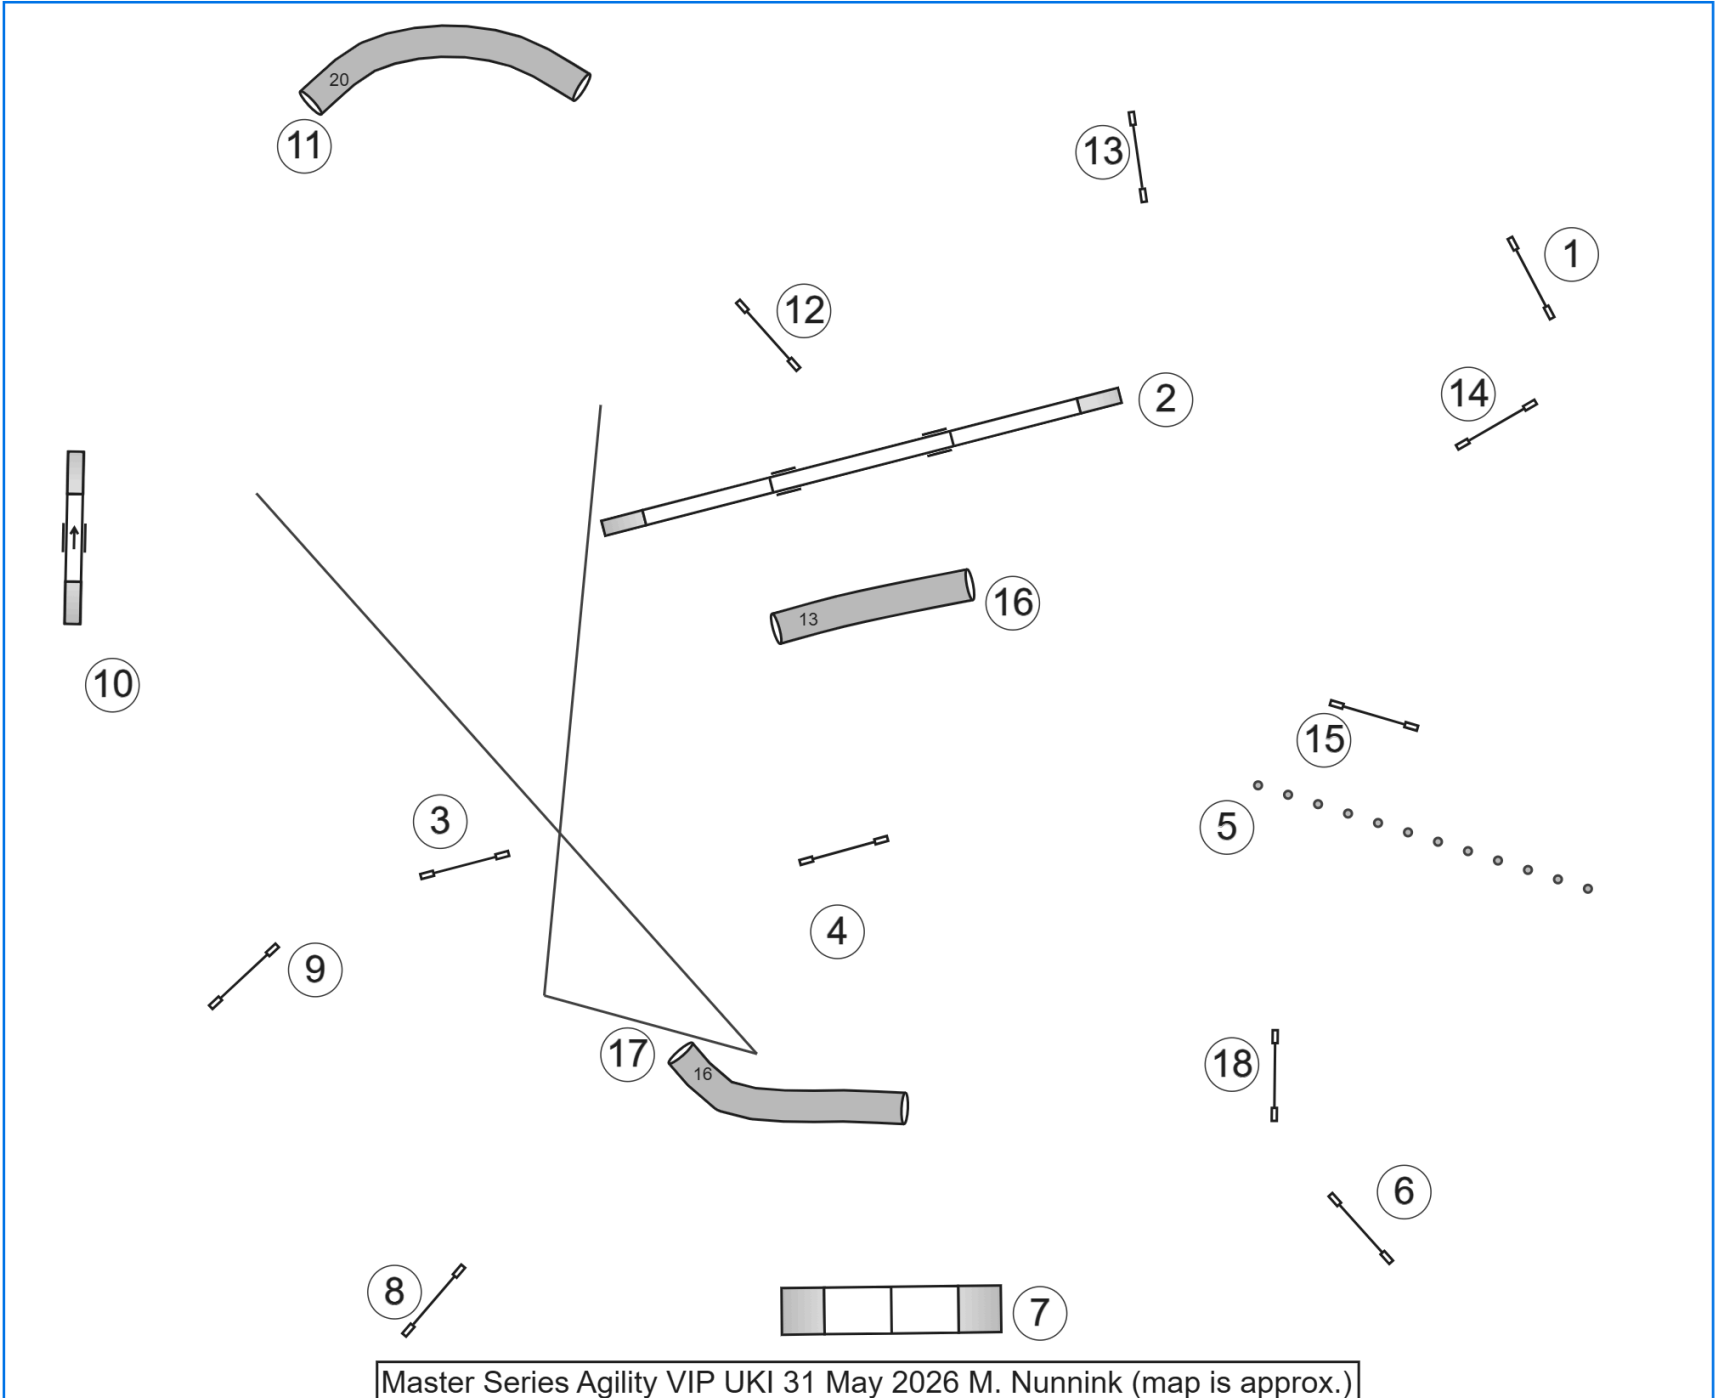

# 3VIP5.30Agl1BN Agility 1 Beginner Novice

Path length (ft): 560.4

# 8VIP5.31MSAgI Master Series Agility

Master Series Agility VIP UKI 31 May 2026 M. Nunnink (map is approx.)

Path length (ft): 598.6

# 8VIP5.30SS Speedstakes Senior Champion

Path length (ft): 488.6