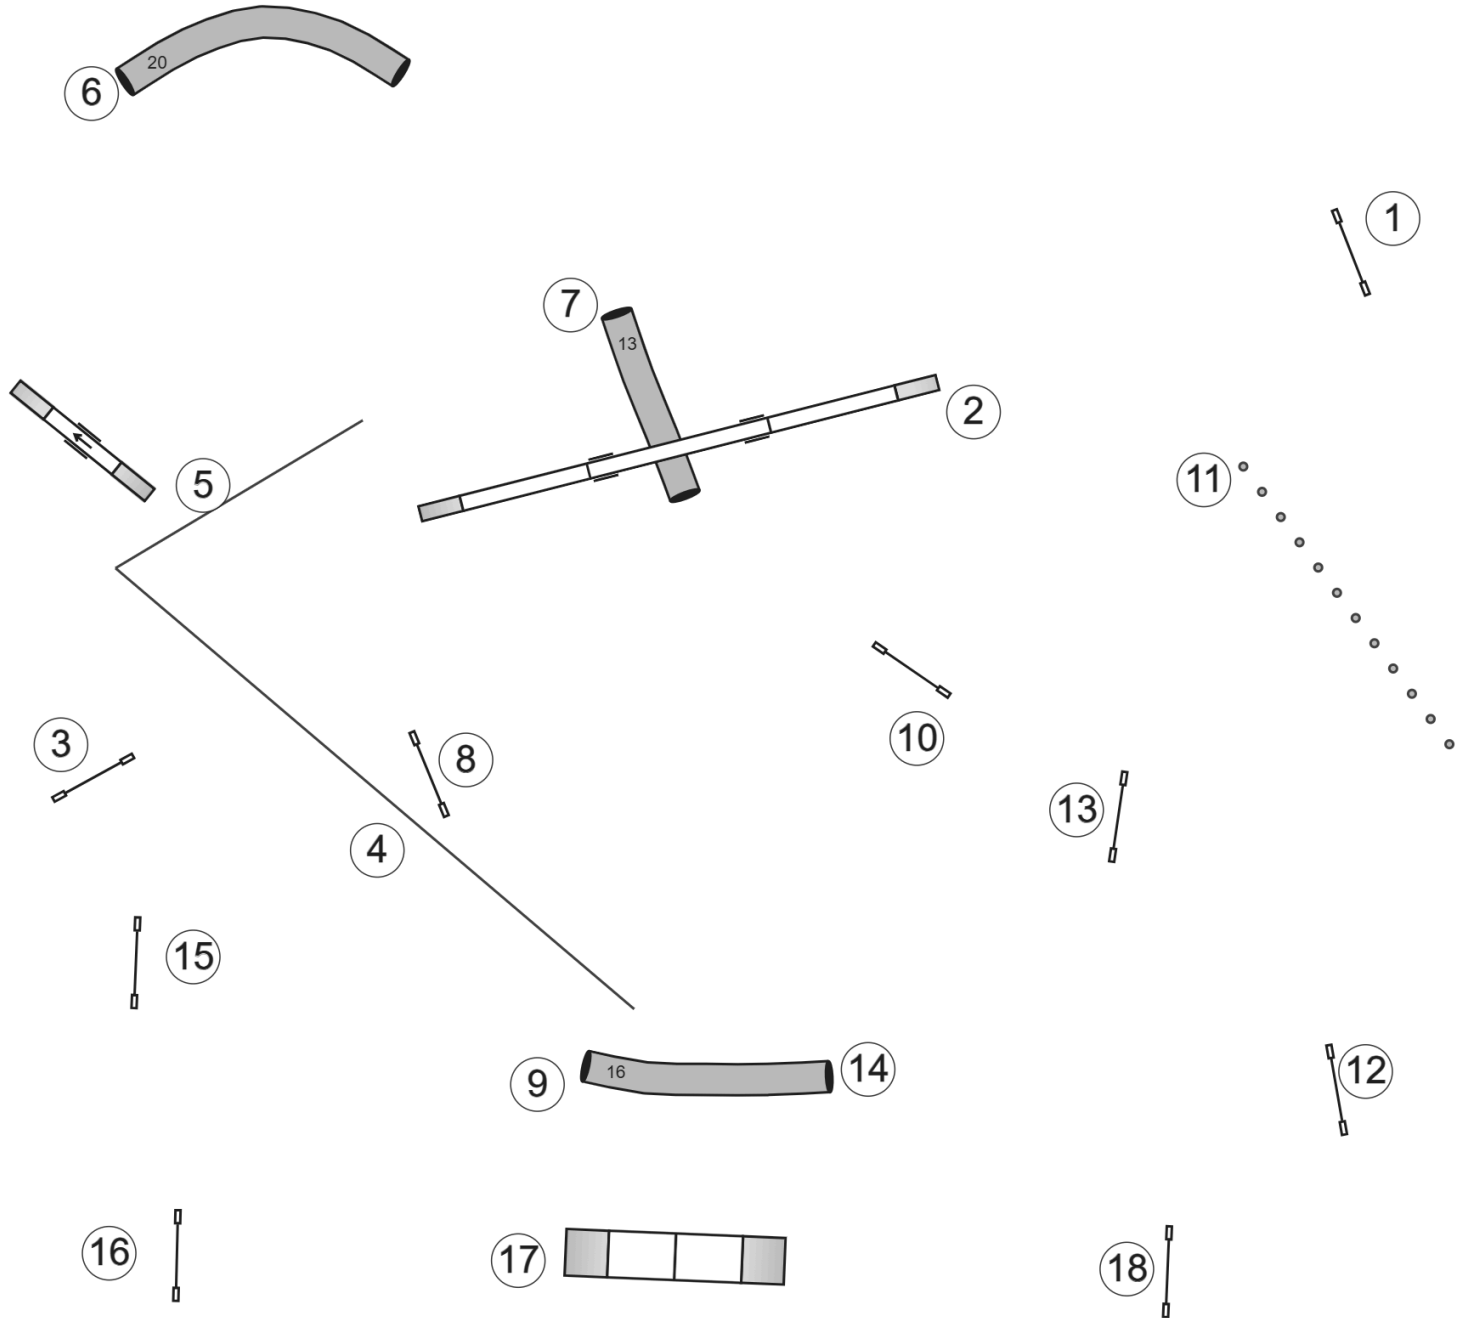

10VIP5.31AgISC Agility Senior Champion

S/Ch Agility VIP UKI 31 May 2026 M. Nunnink (map is approx.)

Path length (ft): 601.2