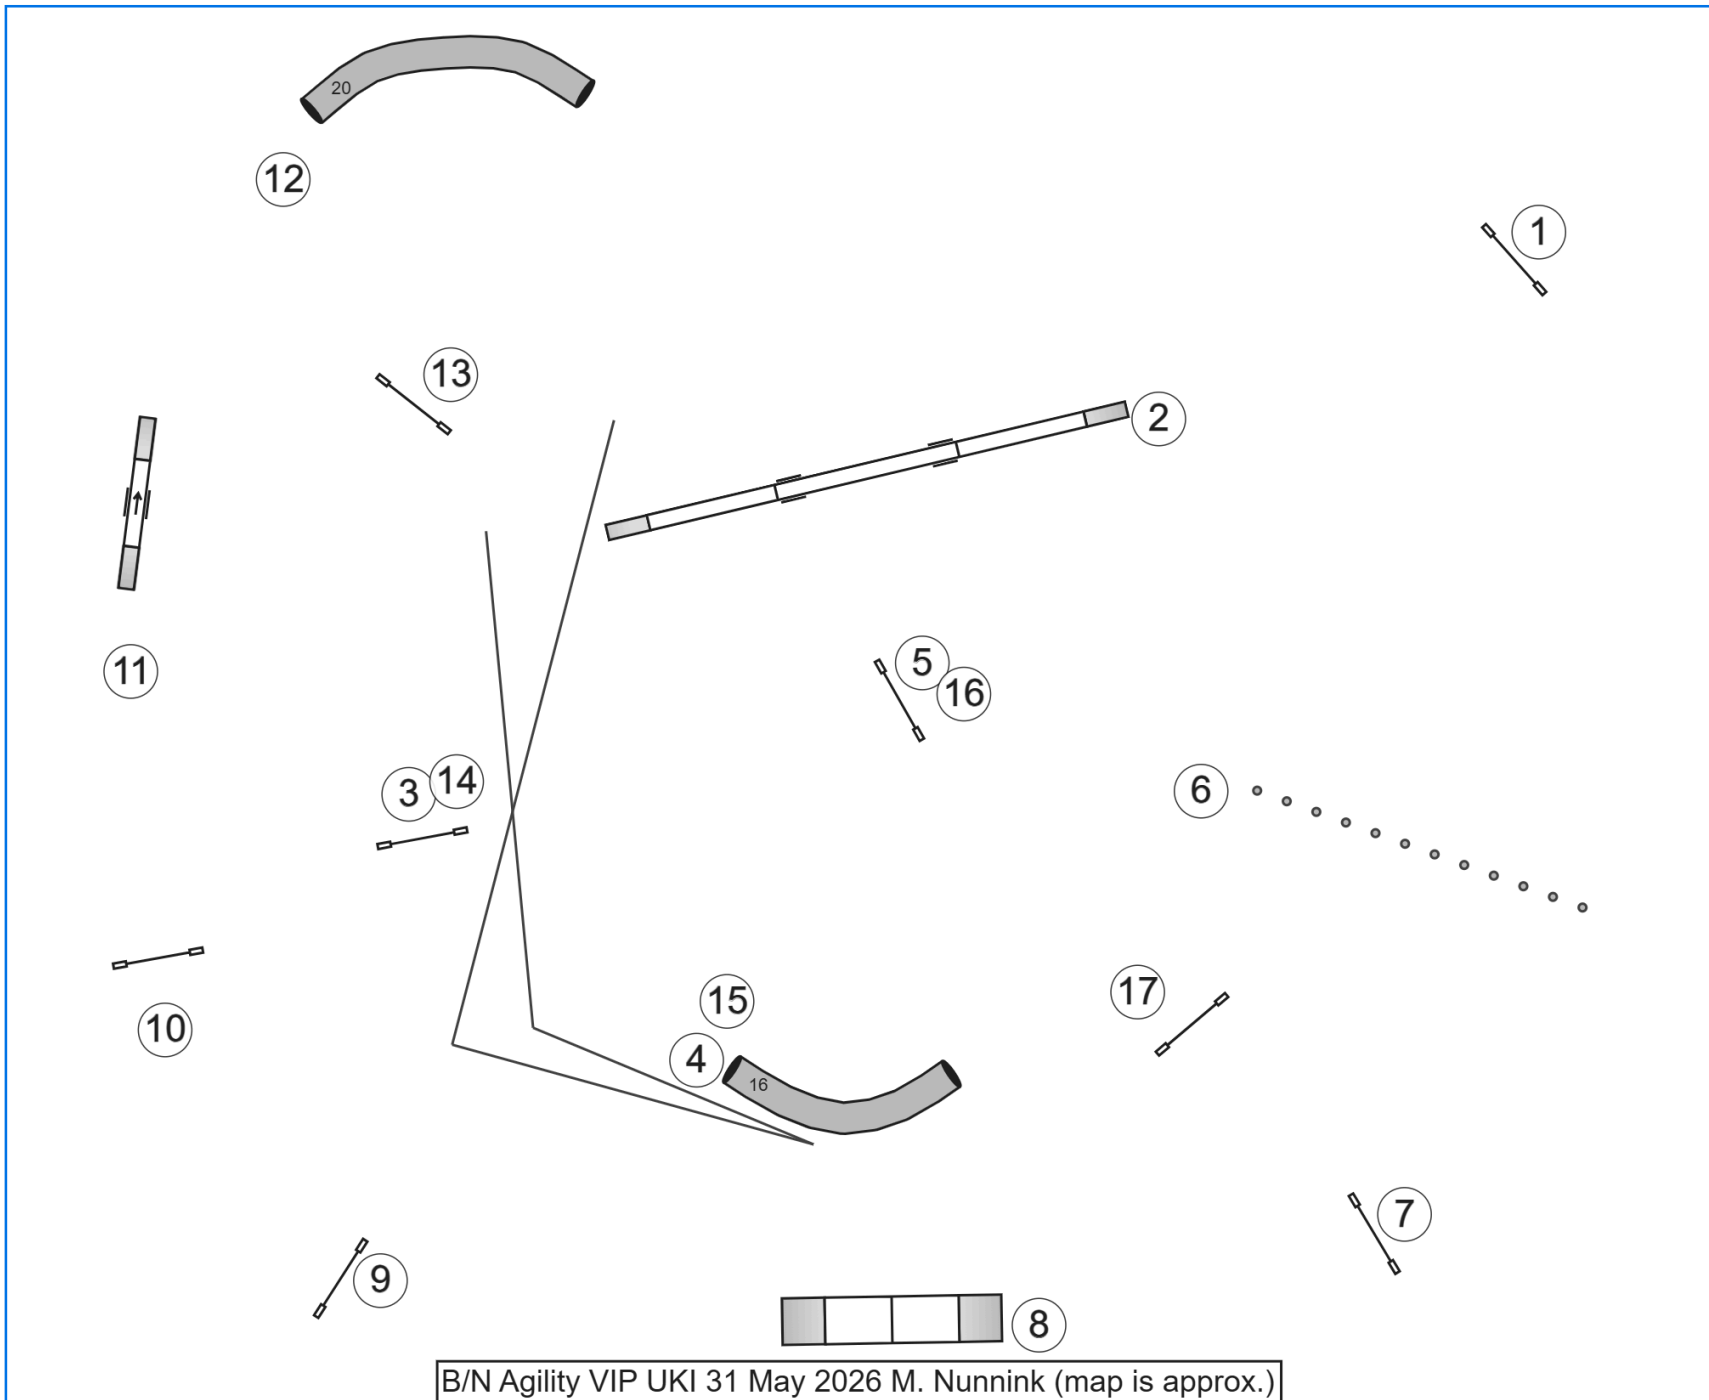

# 9VIP5.31AgIBN Agility Beginner Novice

B/N Agility VIP UKI 31 May 2026 M. Nunnink (map is approx.)

Path length (ft): 563.4